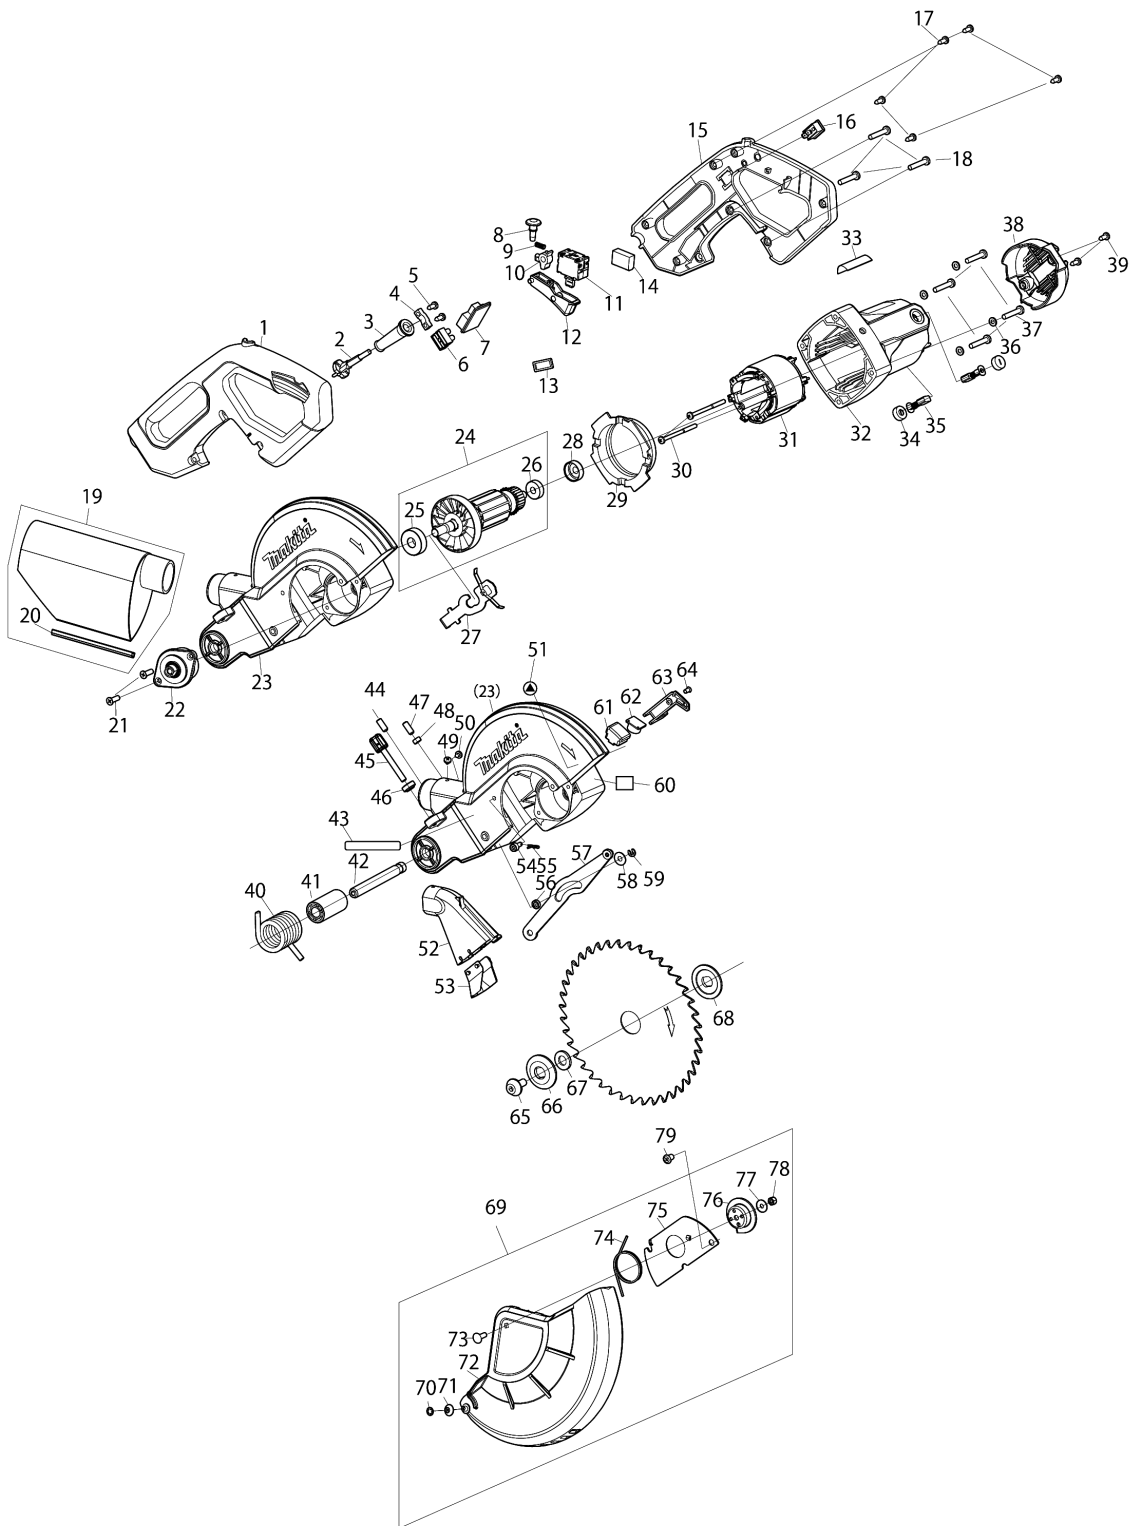

Model No.LS0816F 216MM SLIDE COMPOUND MITER SAW