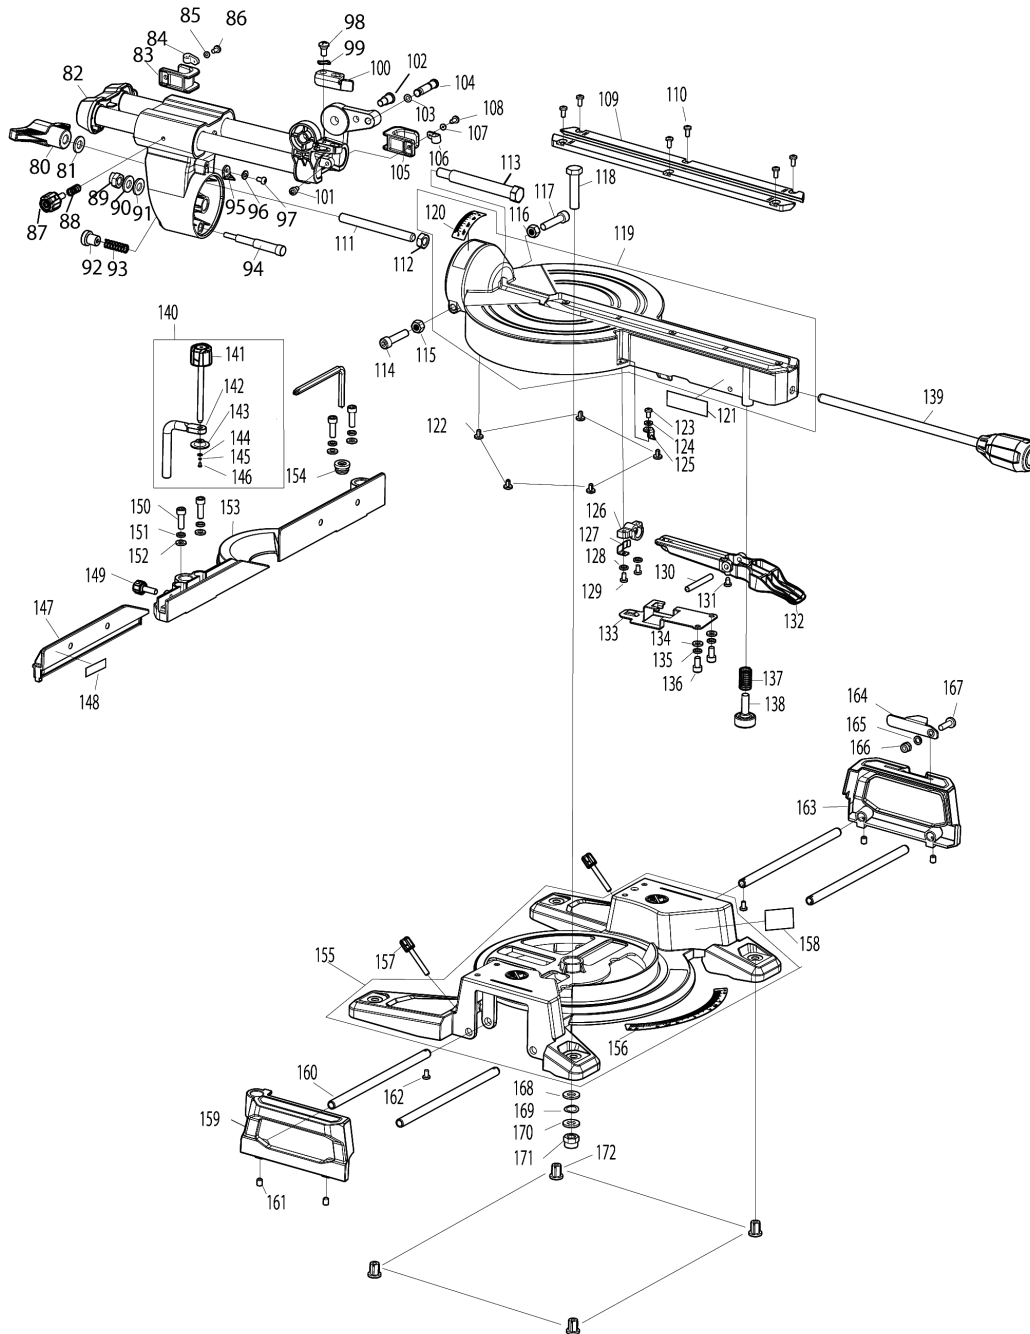

Model No.LS0816F 216MM SLIDE COMPOUND MITER SAW

Model No.LS0816F 216MM SLIDE COMPOUND MITER SAW

分解圖號	零件編號	品名	交換	數量	New/Old	選擇1	選擇2	註記
001	JM00000583	HANDLE LEFT		1				
002	JM23000155	PW SUPPLY CORD H05VV-F 2-2 TW		1				
003	JM00000585	CORD GUARD L		1				
004	JM00000584	CORD CLAMP		1				
005	JM00000548	TAPPING SCREW ST4.2X13		2				
006	JM23100171	TERMINAL BLOCK 2P		1				
007	JM00000573	PW CIRCUIT FOR LED LAMP		1				
008	JM23100177	LOCK OFF BUTTON		1				
009	JM00000582	COMPRESSION SPRING		1				
010	JM00000581	LOCK OFF LINK ROCKER		1				
011	JM00000576	SWITCH		1				
012	JM00000575	SWITCH LEVER		1				
013	JM00000578	FERRITE RING		1				
014	JM23100169	CAPACITOR		1				
015	JM00000580	HANDLE RIGHT		1				
016	JM00000579	LAMP SWITCH		1				
017	JM00000548	TAPPING SCREW ST4.2X13		5				
018	JM00000551	PAN HEAD SCREW M5X30		3				
019	JM00000535	DUST BAG ASSY		1				
D10		INC. 20						
020	JM00000534	DUST BAG CLAMP		1				
021	JM27000317	FLAT HEAD SCREW M5X16		2				
022	JM00000542	SPINDLE GEAR ASSY		1				
023	JM00000527	UPPER BLADE GUARD COMP		1				
024	JM00000568	ARMATURE ASSY (120V)		1				
D10		INC. 25,26						
025	JM23500137	BALL BEARING 6201		1				
026	JM23500111	BALL BEARING 608		1				
027	JM00000569	SPINDLE LOCK LEVER COMPLETE		1				
028	JM23500112	DAMPING RING		1				
029	JM00000556	BUFFLE PLATE		1				
030	JM00000555	SELF TAPPING SCREW ST4.2X65		2				
031	JM00000552	FIELD 110V		1				
032	JM00000599	MOTOR HOUSING ASSY		1				
033	JM00000560	NAME PLATE TW		1				
034	JM00000567	BRUSH CAP		2				
035	JM00000592	CARBON BRUSH 2PCS SET		1				
036	JM23100007	FLAT WASHER 5		4				
037	JM00000551	PAN HEAD SCREW M5X30		4				
038	JM00000549	MOTOR END COVER		1				
039	JM00000548	TAPPING SCREW ST4.2X13		2				
040	JM00000518	TORSION SPRING 41		1				
041	JM00000519	SPRING BUSH		1				
042	JM00000497	PIVOT SHAFT 12X107		1				

Please order the parts with part number.

Print Date 2023/12/14