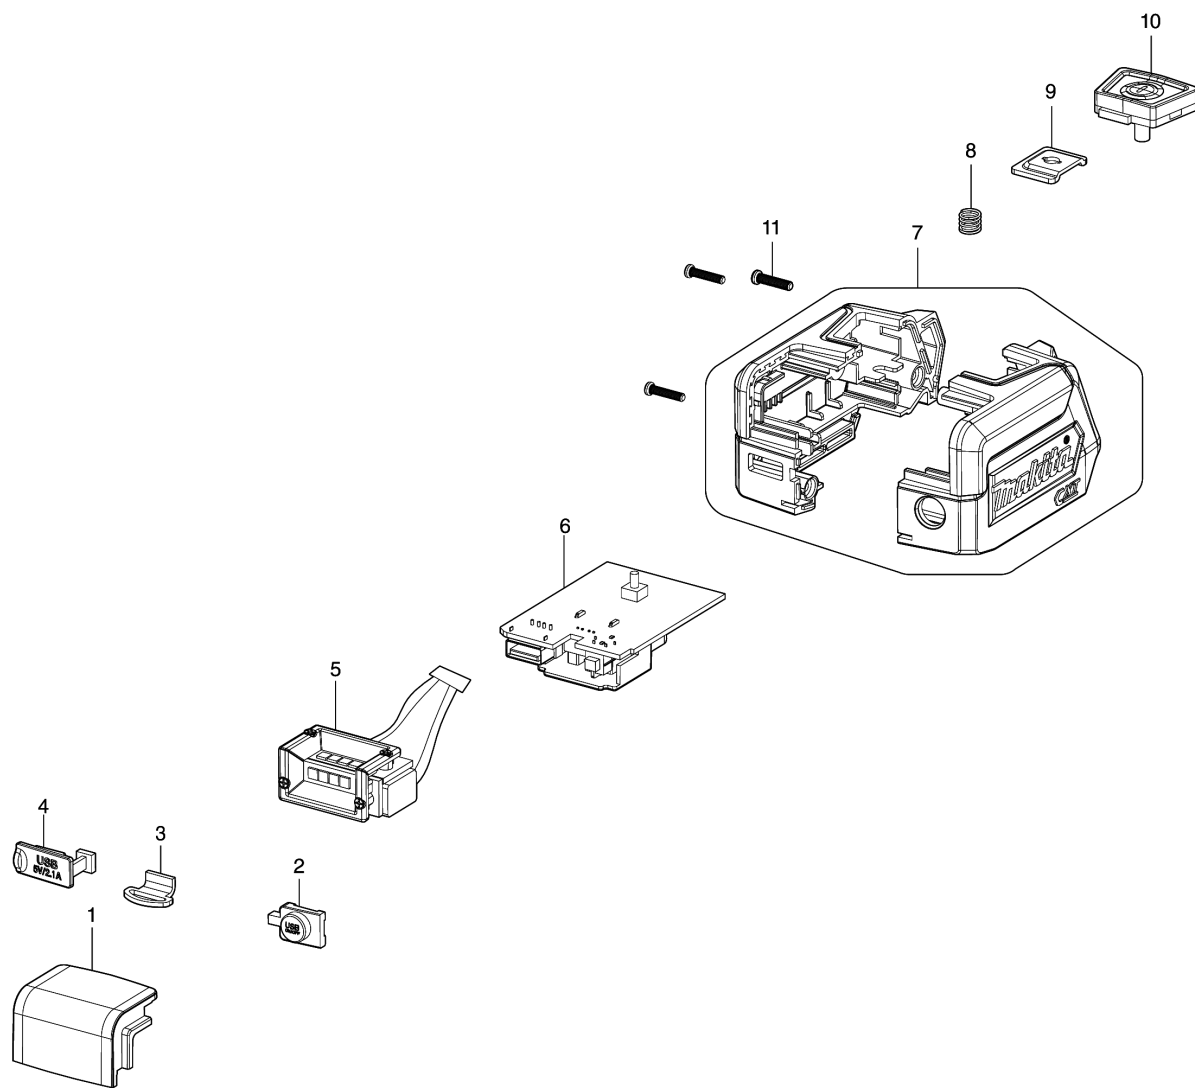

Model No.ML107 CORDLESS WORKLIGHT

Model No.ML107 CORDLESS WORKLIGHT

分解圖號	零件編號	品名	交換	數量	New/Old	選擇1	選擇2	註記
001	GM00002477	LENS		1				
002	GM00002459	USB SWITCH BUTTON		1				
003	GM00002478	STRAP HOOK		1				
004	GM00002479	USB COVER		1				
005	GM00002480	LED PCBA ASSY		1				
006	GM00002481	MAIN PCBA ASSY		1				
007	GM00002482	BODY ASSY BLUE		1				
008	GM00002468	SWITCH SPRING		1				
009	GM00002484	SWITCH SPRING BRACKET		1				
010	GM00002485	SWITCH ASSY		1				
011	GM00002486	SCREW 2.6X12 PB BLACK ZN		3				
A01	GM00002476	LAMP SHADE		1				

Please order the parts with part number.

Print Date 2023/5/10