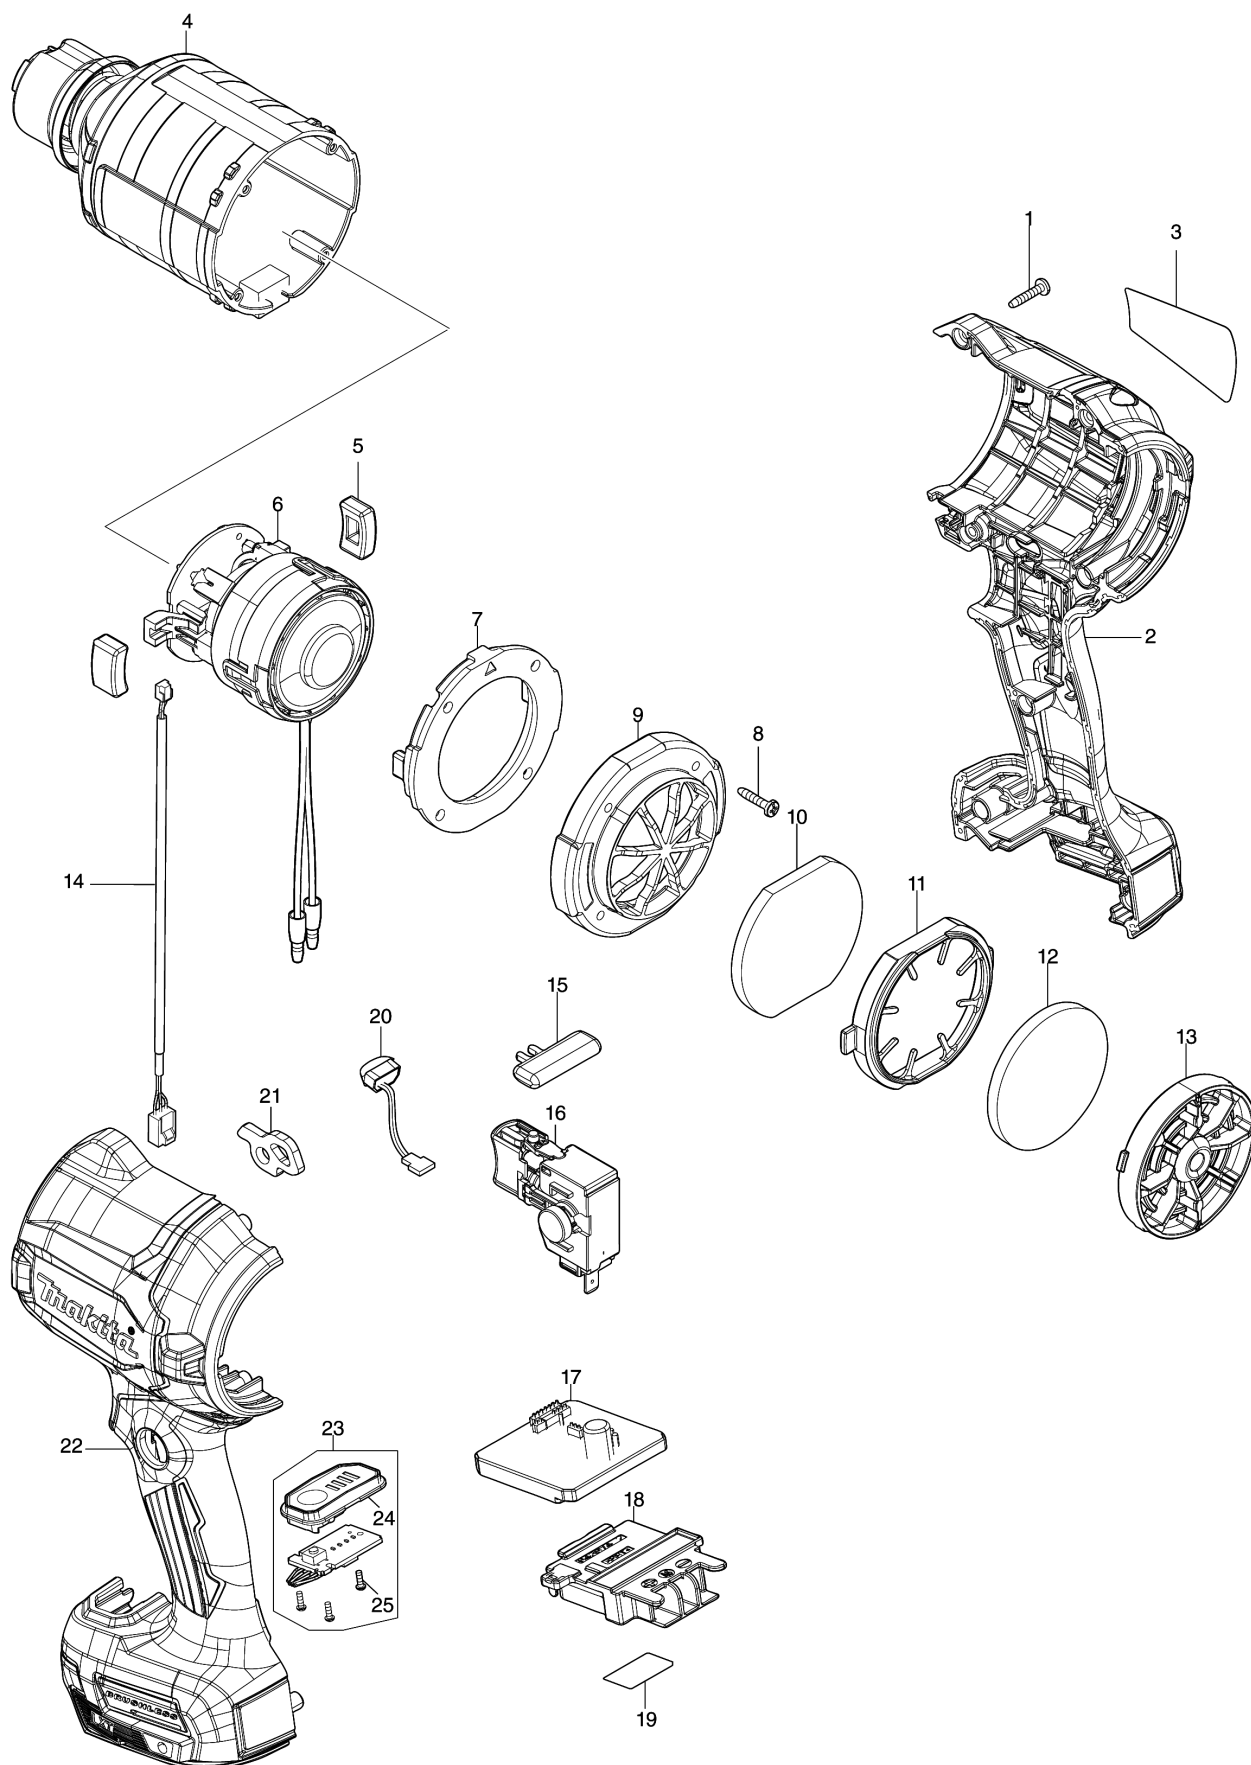

Model No.DAS180 CORDLESS DUST BLOWER

Model No.DAS180 CORDLESS DUST BLOWER

分解圖號	零件編號	品名	交換	數量	New/Old	選擇1	選擇2	註記
001	266130-9	TAPPING SCREW BIND PT 3X16		8				
002A	183Y77-1	HOUSING SET		1				
002B	183Y77-1	HOUSING SET		1				
002C	183Y81-0	HOUSING SET		1				
C10	263005-3	RUBBER PIN 6		2				
C20	252126-6	HEX. LOCK NUT M4-7		2				
C30	8045T0-0	CAUTION LABEL		1				
D10		INC. 22						
003	8588A8-1	DAS180 NAME PLATE		1				
004	141K56-1	MOTOR HOUSING COMPLETE		1				
C10	422826-4	SPONGE SHEET		1				
005	422816-7	MOTOR COVER SEAL		2				
006	629B99-4	MOTOR ASSEMBLY		1				
007	422817-5	MOTOR COVER		1				
008	266130-9	TAPPING SCREW BIND PT 3X16		4				
009	413C47-7	REAR COVER		1				
010	422824-8	FILTER A		1				
011	413C49-3	FILTER HOLDER		1				
012	422825-6	FILTER B		1				
013	141G57-5	DUST CAP COMPLETE		1				
C10	263032-0	RUBBER PIN 4		2				
014	638A30-3	LEAD UNIT		1				
015	412697-7	LOCK OFF BUTTON		1				
016	650019-5	SWITCH C3JW-4B-L		1				
017	620L90-5	CONTROLLER		1				
018	643874-2	TERMINAL		1				
019	8588B4-6	DAS180 SERIAL NO. LABEL		1				
020	620521-2	LED CIRCUIT		1				
021	347914-5	STRAP RING		1				
022A	183Y77-1	HOUSING SET		1				
022B	183Y77-1	HOUSING SET		1				
022C	183Y81-0	HOUSING SET		1				
C10	263005-3	RUBBER PIN 6		2				
C20	252126-6	HEX. LOCK NUT M4-7		2				
C30	8045T0-0	CAUTION LABEL		1				
D10		INC. 2						
023	620L89-0	INDICATION CIRCUIT COMPLETE		1				
D10		INC. 24,25						
024	687E52-4	SWITCH PLATE COMPLETE		1				

025	266490-9	TAPPING SCREW PT 2X6		3				
A01	191X19-5	WIDE RANGE NOZZLE SET		1				
A02	191X11-1	NOZZLE 3 SET		1				
A03	191X13-7	NOZZLE 7 SET		1				
A04	191X15-3	NOZZLE 13 SET		1				
A05	191X17-9	PINCH VALVE NOZZLE SET		1				
A06	831304-7	ACCESSORY BAG		1				
A07B	***DC18RC	DC18RC FAST CHARGER		1				
D10		COMPO-PARTS						
A08B	197427-4	BATTERY BL1860B SET		1				
A09B	832074-1	TOOL BAG		1				
A10B	450128-8	BATTERY COVER		1				

Please order the parts with part number.

Print Date 2023/1/3