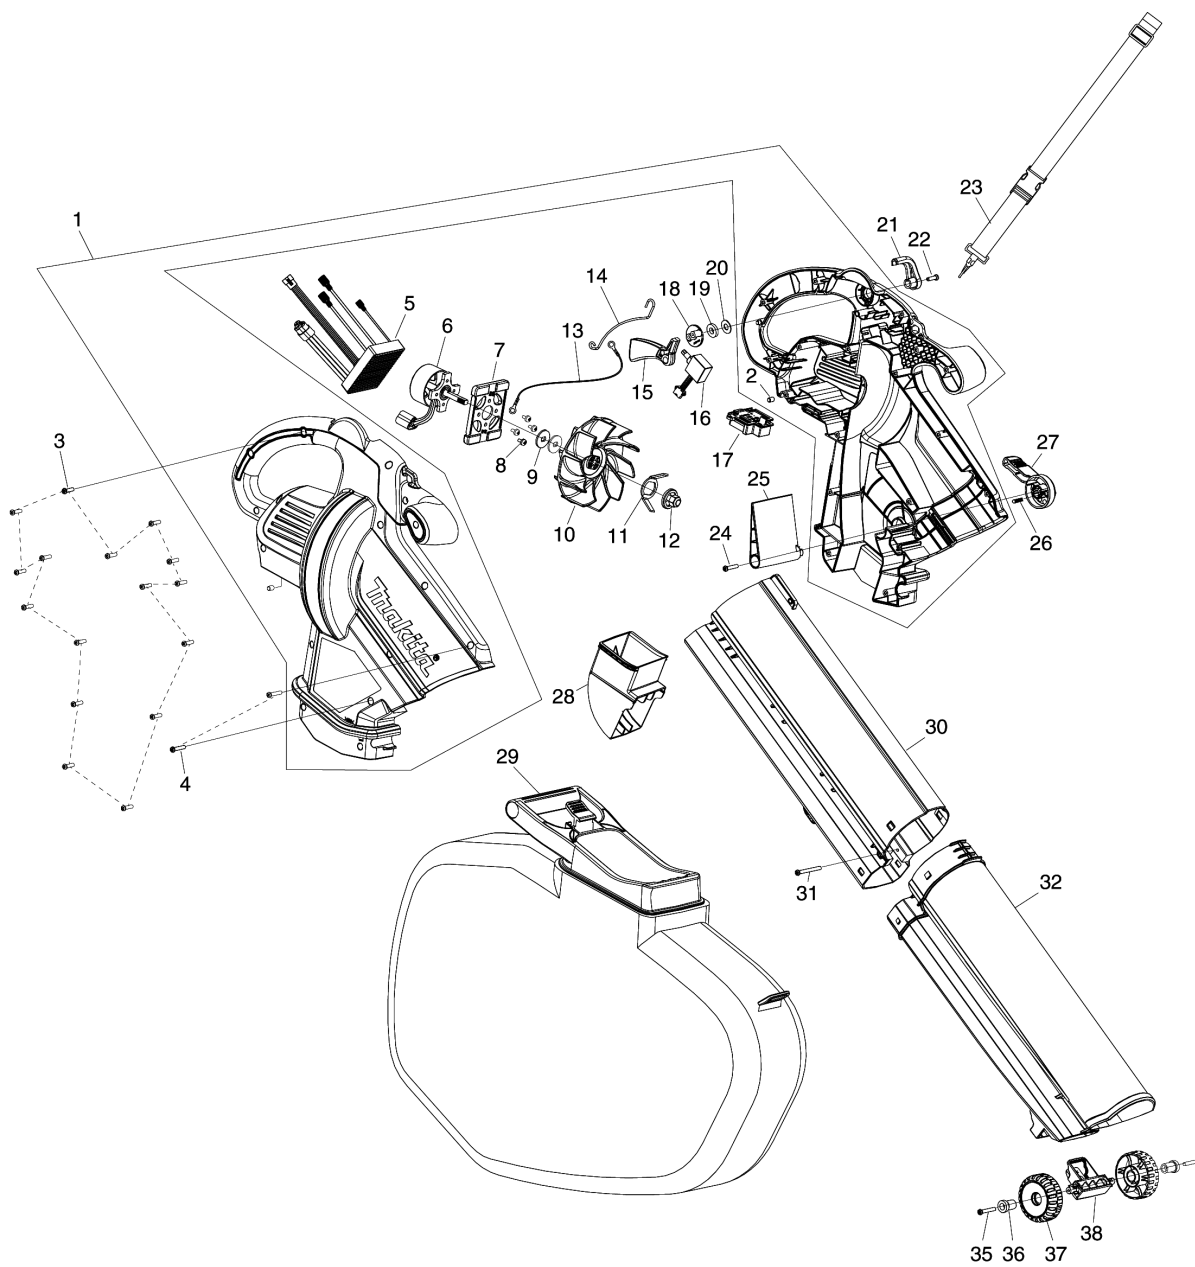

Model No.DUB187 CORDLESS BLOWER

Model No.DUB187 CORDLESS BLOWER

分解圖號	零件編號	品名	交換	數量	New/Old	選擇1	選擇2	註記
001	GB00000172	HOUSING SET		1				
D10		INC. 2						
002	GB00000072	RUBBER PIN 5.5X8.5		2				
003	GB00000003	TAPPING SCREW ST4.2X15		16				
004	GB00000025	TAPPING SCREW ST4.2X20		2				
005	GB00000183	CONTROLLER ASSY		1				
006	GB00000191	BRUSHLESS MOTOR ASSY		1				
007	GB00000181	MOTOR MOUNT		1				
008	GB00000180	TRAS HEAD SCREW M8X10 WITH WG		4				
009	GB00000179	SIM RING 2MM		2				
010	GB00000178	FAN 115		1				
011	GB00000177	SHREDDER BLADE 53		1				
012	GB00000176	HEX NUT M8 WITH PLASTIC CAP		1				
013	GB00000174	ANTI-STATIC WIRE ASSY		1				
014	GB00000173	ANTI-STATIC STEEL WIRE		1				
015	GB00000010	SWITCH TRIGGER		1				
016	GB00000175	SWITCH		1				
017	GB00000124	TERMINAL		1				
018	GB00000008	SWITCH STOPPER CAM		1				
019	GB00000007	RUBBER RING 12.5X3.5		1				
020	GB00000006	FLAT WASHER 12.5		1				
021	GB00000004	SWITCH LEVER		1				
022	GB00000003	TAPPING SCREW ST4.2X15		1				
023	GB00000038	SHOULDER HARNESS ASSY		1	*			
023-1	GB00000198	SHOULDER HARNESS ASSY	X	1				
024	GB00000025	TAPPING SCREW ST4.2X20		1				
025	GB00000027	WIND SELECT SHUTTER		1	*			
025-1	GB00000199	WIND SELECT SHUTTER	X	1				
026	GB00000041	SELECTOR STOPPER PIN ASSY		1				
027	GB00000171	SELECTOR LEVER		1				
028	GB00000192	SHREDDER DUST OUTLET		1				
029	GB00000185	DUST BAG ASSY		1				
030	GB00000190	UPPER TUBE		1				
031	GB00000189	TAPPING SCREW ST4.2X40		1				
032	GB00000188	LOWER TUBE		1				
035	GB00000036	TAPPING SCREW ST4.2X25		2				
036	GB00000035	WHEEL SHAFT		2				
037	GB00000166	WHEEL 61		2				

038	GB00000167	WHEEL BRACKET		1				
-----	------------	---------------	--	---	--	--	--	--

Please order the parts with part number.

Print Date 2022/11/24