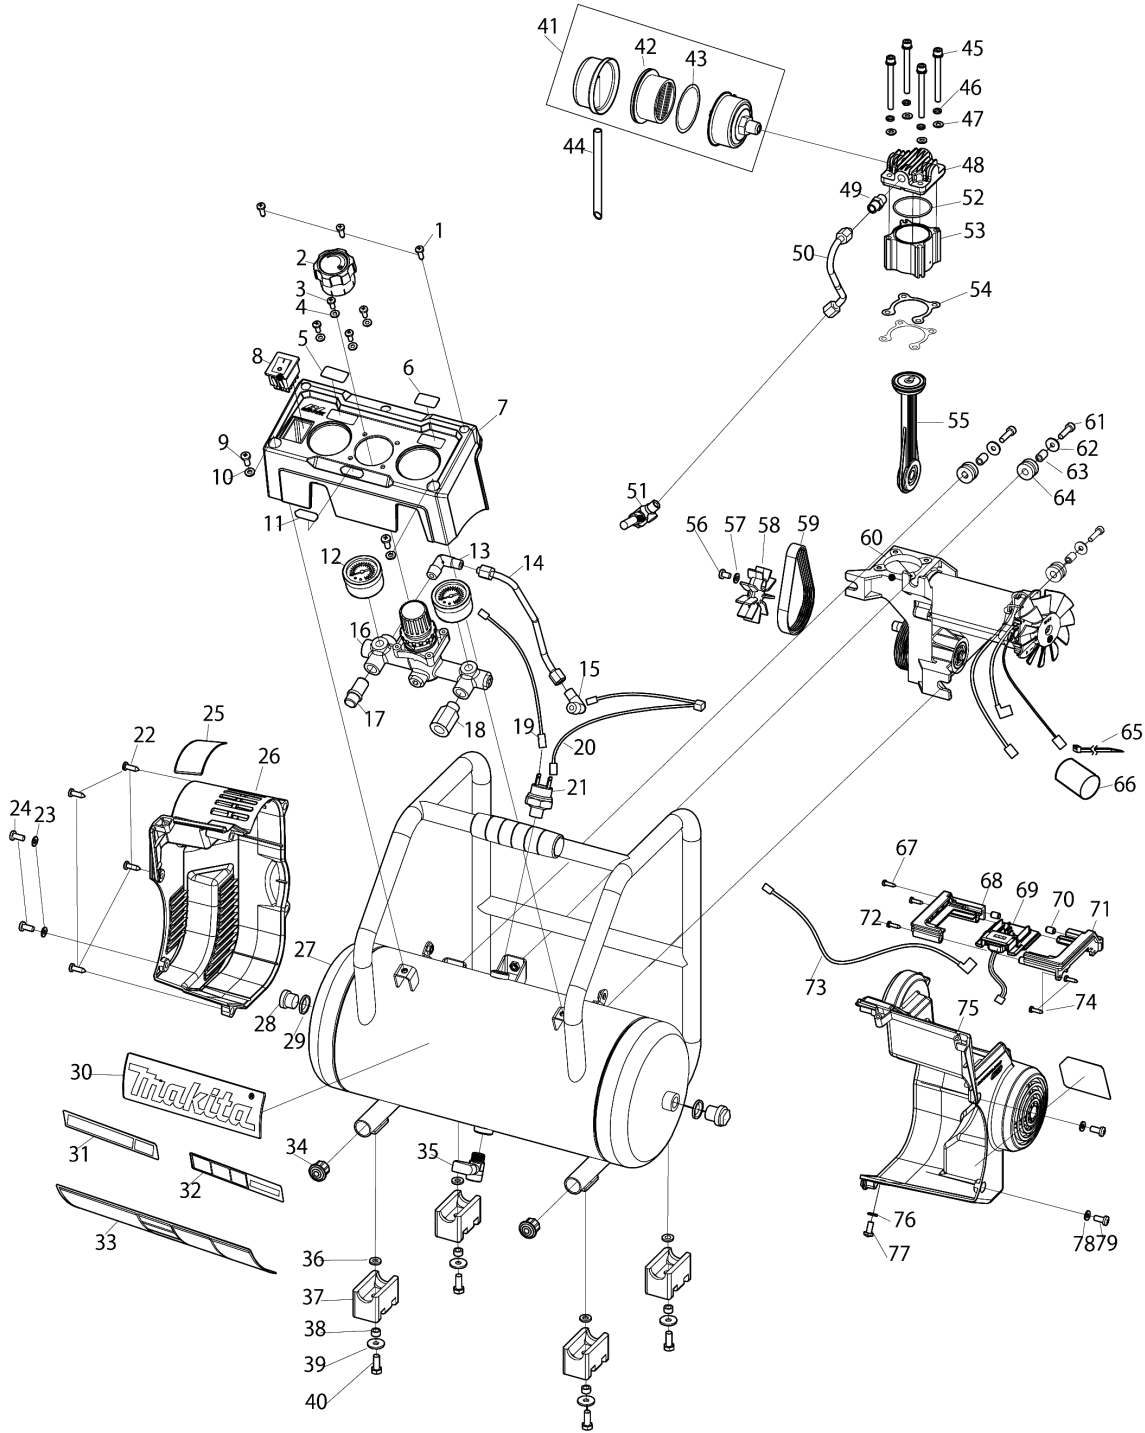

Model No.AC001G CORDLESS AIR COMPRESSOR

Model No.AC001G CORDLESS AIR COMPRESSOR

分解圖號	零件編號	品名	交換	數量	New/Old	選擇1	選擇2	註記
001	HY00001197	TAPPING SCREW ST4.2X16		3				
002	HY00000996	REGULATOR KNOB		1				
003	HY00001193	BIND HEAD SCREW M4X12		4				
004	HY00001201	FLAT WASHER 4		4				
005	HY00001141	TANK LABEL		1				
006	HY00001143	TOOL LABEL		1				
007	HY00001144	COVER F		1				
008	HY00001145	SWITCH		1				
009	HY00001194	BIND HEAD SCREW M5X12		2				
010	HY00001200	FLAT WASHER 5		2				
011	HY00001146	XGT LOGO LABEL		1				
012	HY00000344	PRESSURE GAUGE L		2				
013	HY00001139	ELBOW 6-R1/4		1				
014	HY00001147	PIPE 6 SET (OUT)		1				
015	HY00001139	ELBOW 6-R1/4		1				
016	HY00001149	REGULATOR R1/4 COMPLETE		1				
017	HY00001150	SAFETY VALVE COMPLETE R1/4(PT1)		1				
018	HY00001124	QUICK COUPLER R1/4		1				
019	HY00001152	LEAD UNIT YELLOW		1				
020	HY00001153	LEAD UNIT BLACK & WHITE		1				
021	HY00001154	PRESSURE SWITCH		1				
022	HY00001197	TAPPING SCREW ST4.2X16		4				
023	HY00001200	FLAT WASHER 5		2				
024	HY00001194	BIND HEAD SCREW M5X12		2				
025	HY00001156	CAUTION LABEL		1				
026	HY00001157	COVER L		1				
027	HY00001159	TANK ASSEMBLY		1				
028	HY00000307	HEX FLANGE BOLT 13/16		2				
029	HY00000308	RUBBER SEAL 20		2				
030	HY00001160	MAKITA LOGO LABEL		1				
034	HY00001161	CAP 19		2				
035	HY00000312	DRAIN VALVE		1				
036	HY00001093	FLAT WASHER 6		4				
037	HY00001162	RUBBER FOOT		4				
038	HY00001003	SLEEVE 6		4				
039	HY00001004	FLAT WASHER 6L		4				
040	HY00001005	HEX.BOLT M6X16		4				
041	HY00001163	AIR FILTER ASSEMBLY		1				
D10		INC. 42,43						
042	HY00000970	AIR FILTER ELEMENT		1				