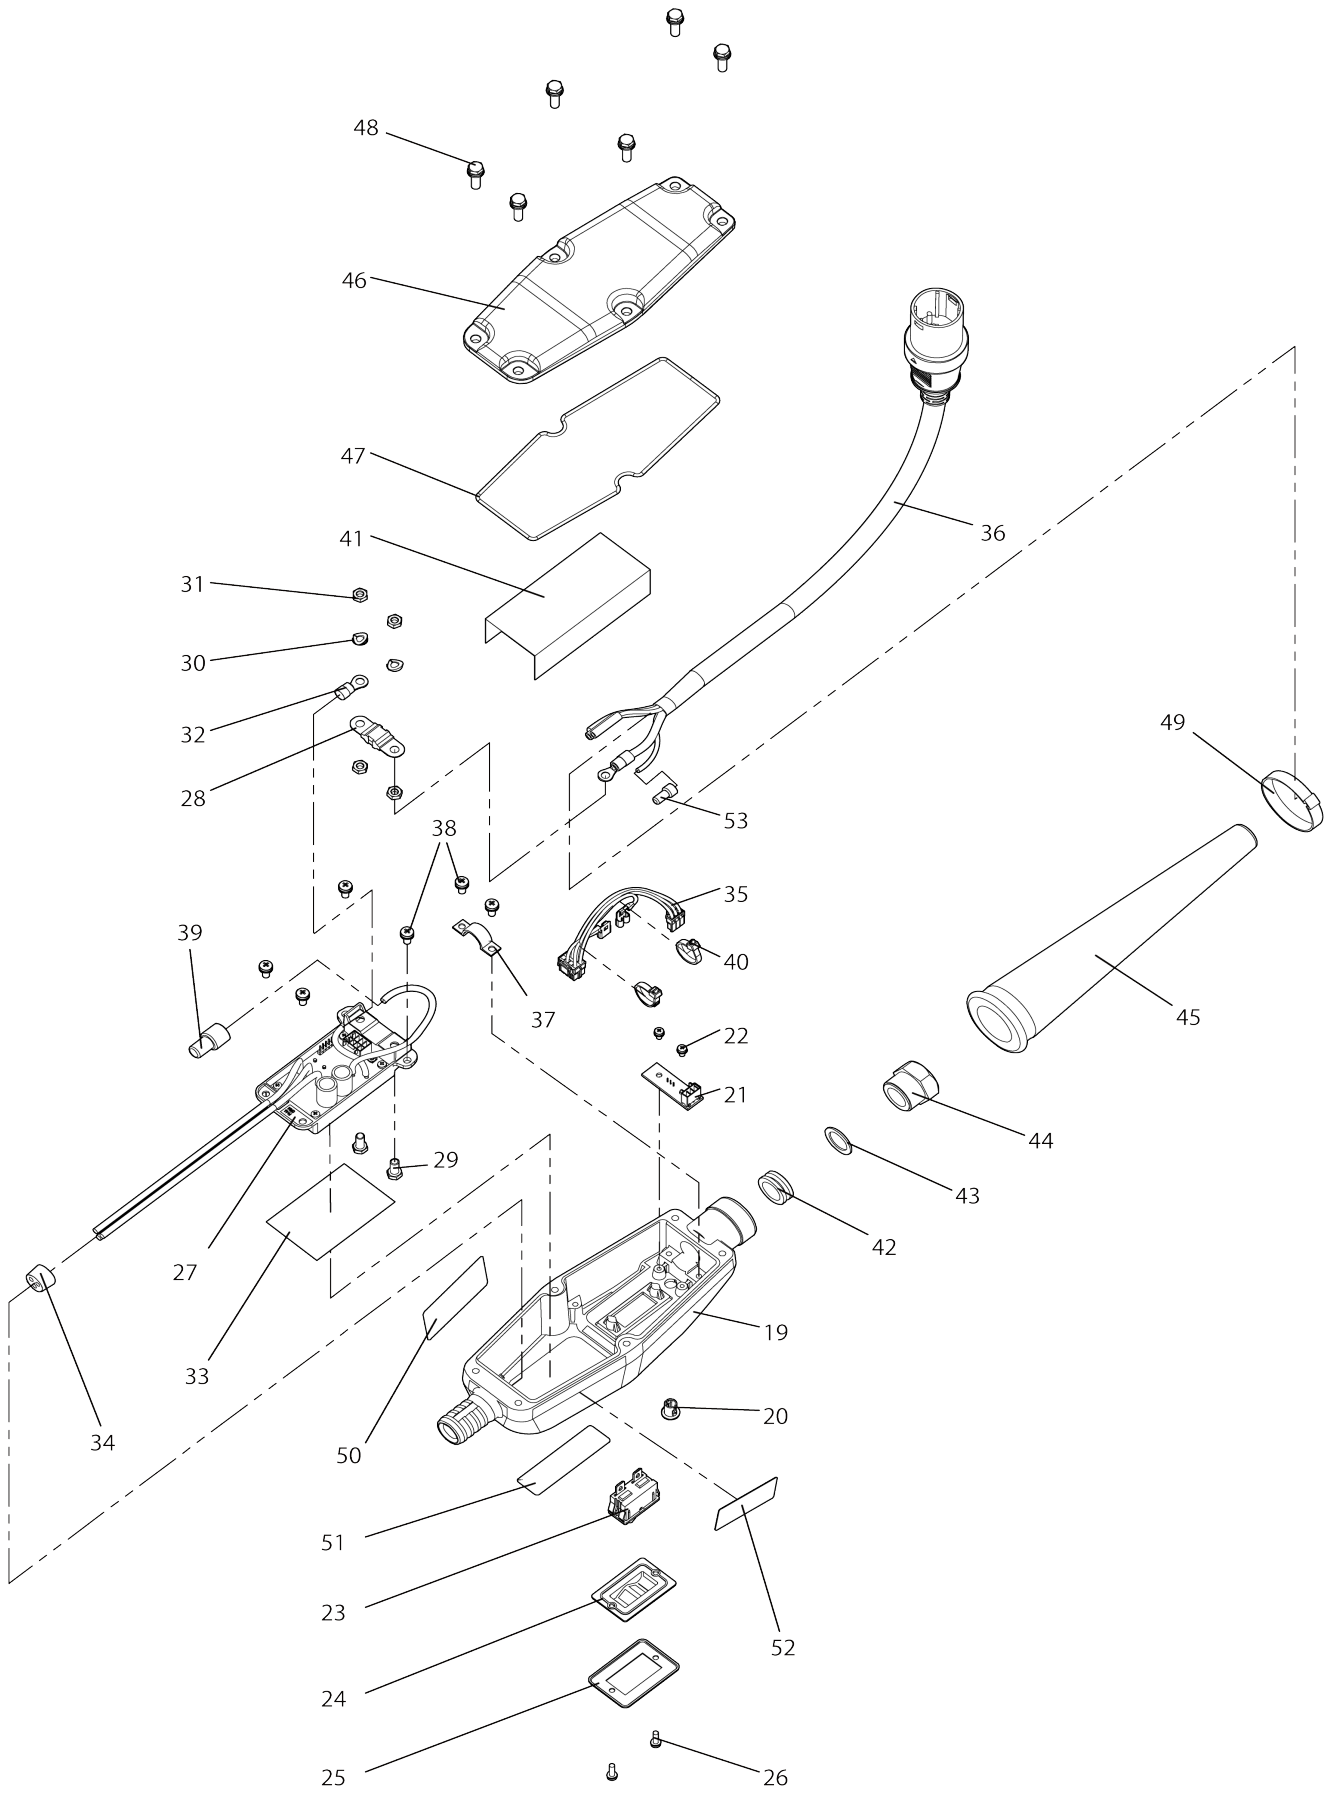

Model No.VR002C CORDLESS CONCRETE VIBRATOR

Model No.VR002C CORDLESS CONCRETE VIBRATOR

Model No.VR002C CORDLESS CONCRETE VIBRATOR

物件 編號	零件編號	說明	互換 性	數量	新/舊	註1	註2
001	HA00000310	VIBRATOR CAP		1			
002	HA00000311	ECCENTRIC WEIGHT		1			
003	HA00000312	BEARING 6202JR2LLHC3		2			
004	HA00000313	WASHER M15.5X22		2			
005	HA00000314	H.S.H. BUTTON BOLT M6X20		2			
006	HA00000315	ROTOR		1			
007	HA00000316	MOTOR ASSEMBLY		1			
008	HA00000317	HOSE JOINT		1			
009	HA00000318	TUBE R6.5X3.5-300		3			
010	HA00000319	RUBBER RING M13X17		1			
011	HA00000320	HOSE ADAPTER		1			
012	HA00000321	HEAT-SHRINK TUBING R1/8X30		3			
013	HA00000322	INTERNAL CABLE GUIDE		1			
014	HA00000323	HEAT-SHRINK TUBING 15X220		1			
015	HA00000361	INTERNAL CABLE ASSEMBLY(3M)		1			
015		INC. 16					
016	HA00000325	BUTT CRIMP CONNECTOR		6			
017	HA00000362	HOSE M20X33X3M		1			
018	HA00000327	HOSE CLAMP M38 W10		3			
019	HA00000328	INVERTER CASE		1			
020	HA00000329	LED LENS COVER		1	*		
020-1	HA00000379	LED LENS COVER	S	1			
021	HA00000330	CIRCUIT BOARD LED		1			
022	HA00000331	PAN HEAD SCREW M3X6		2			
023	HA00000332	SWITCH		1			
024	HA00000333	SWITCH COVER		1			
025	HA00000334	SWITCH PLATE		1			
026	HA00000335	PAN HEAD SCREW M3X12		2			
027	HA00000336	CIRCUIT BOARD ASSEMBLY		1			
028	HA00000337	FUSE		1			
029	HA00000338	HEX BOLT M5X12		2			
030	HA00000079	華士5 F/VR		2			
031	HA00000339	LOCK NUT M5		4			
032	HA00000340	RING TERMINAL		1			
033	HA00000341	INSULATION SHEET B		1			
034	HA00000342	CABLE STOPPER		1			
035	HA00000343	HARNESS BOARD		1			
036	HA00000344	CABLE ASS'Y		1			
036		INC. 53					
037	HA00000346	CORD CLAMP		1			
038	HA00000347	PAN HEAD SCREW M4X10		6			
039	HA00000348	CLOSED END CONNECTOR CE-8		1			
040	HA00000349	CABLE TIES		2			
041	HA00000350	INSULATION SHEET		1			
042	HA00000351	RUBBER RING M15X22X16		1			
043	HA00000313	WASHER M15.5X22		1			