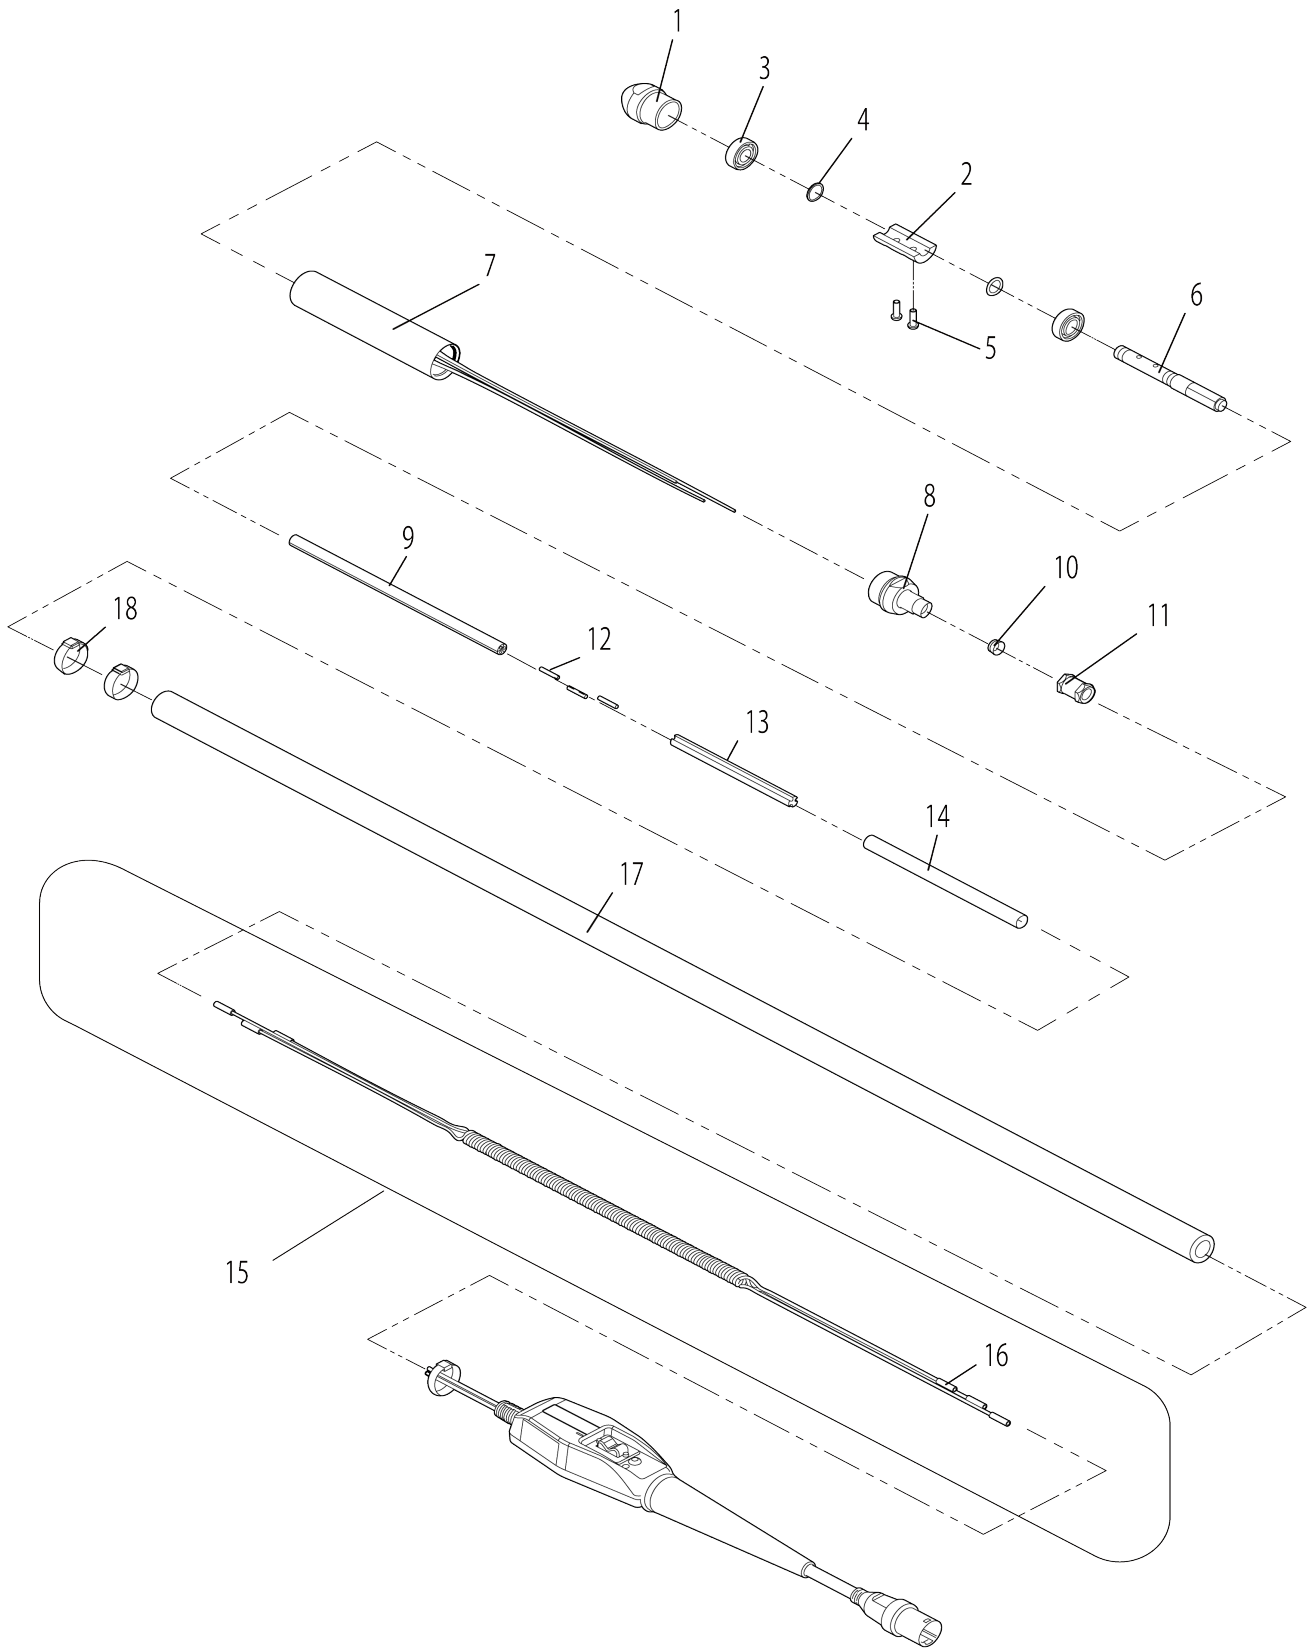

Model No.VR002C CORDLESS CONCRETE VIBRATOR

Model No.VR002C CORDLESS CONCRETE VIBRATOR

Model No.VR002C CORDLESS CONCRETE VIBRATOR

物件 編號	零件編號	說明	互換 性	數量	新/舊	註1	註2
001	HA00000310	VIBRATOR CAP		1			
002	HA00000311	ECCENTRIC WEIGHT		1			
003	HA00000312	BEARING 6202JR2LLHC3		2			
004	HA00000313	WASHER M15.5X22		2			
005	HA00000314	H.S.H. BUTTON BOLT M6X20		2			
006	HA00000315	ROTOR		1			
007	HA00000316	MOTOR ASSEMBLY		1			
008	HA00000317	HOSE JOINT		1			
009	HA00000318	TUBE R6.5X3.5-300		3			
010	HA00000319	RUBBER RING M13X17		1			
011	HA00000320	HOSE ADAPTER		1			
012	HA00000321	HEAT-SHRINK TUBING R1/8X30		3			
013	HA00000322	INTERNAL CABLE GUIDE		1			
014	HA00000323	HEAT-SHRINK TUBING 15X220		1			
015	HA00000361	INTERNAL CABLE ASSEMBLY(3M)		1			
015		INC. 16					
016	HA00000325	BUTT CRIMP CONNECTOR		6			
017	HA00000362	HOSE M20X33X3M		1			
018	HA00000327	HOSE CLAMP M38 W10		3			
019	HA00000328	INVERTER CASE		1			
020	HA00000329	LED LENS COVER		1	*		
020-1	HA00000379	LED LENS COVER	S	1			
021	HA00000330	CIRCUIT BOARD LED		1			
022	HA00000331	PAN HEAD SCREW M3X6		2			
023	HA00000332	SWITCH		1			
024	HA00000333	SWITCH COVER		1			
025	HA00000334	SWITCH PLATE		1			
026	HA00000335	PAN HEAD SCREW M3X12		2			
027	HA00000336	CIRCUIT BOARD ASSEMBLY		1			
028	HA00000337	FUSE		1			
029	HA00000338	HEX BOLT M5X12		2			
030	HA00000079	華士5 F/VR		2			
031	HA00000339	LOCK NUT M5		4			
032	HA00000340	RING TERMINAL		1			
033	HA00000341	INSULATION SHEET B		1			
034	HA00000342	CABLE STOPPER		1			
035	HA00000343	HARNESS BOARD		1			
036	HA00000344	CABLE ASS'Y		1			
036		INC. 53					
037	HA00000346	CORD CLAMP		1			
038	HA00000347	PAN HEAD SCREW M4X10		6			
039	HA00000348	CLOSED END CONNECTOR CE-8		1			
040	HA00000349	CABLE TIES		2			
041	HA00000350	INSULATION SHEET		1			
042	HA00000351	RUBBER RING M15X22X16		1			
043	HA00000313	WASHER M15.5X22		1			