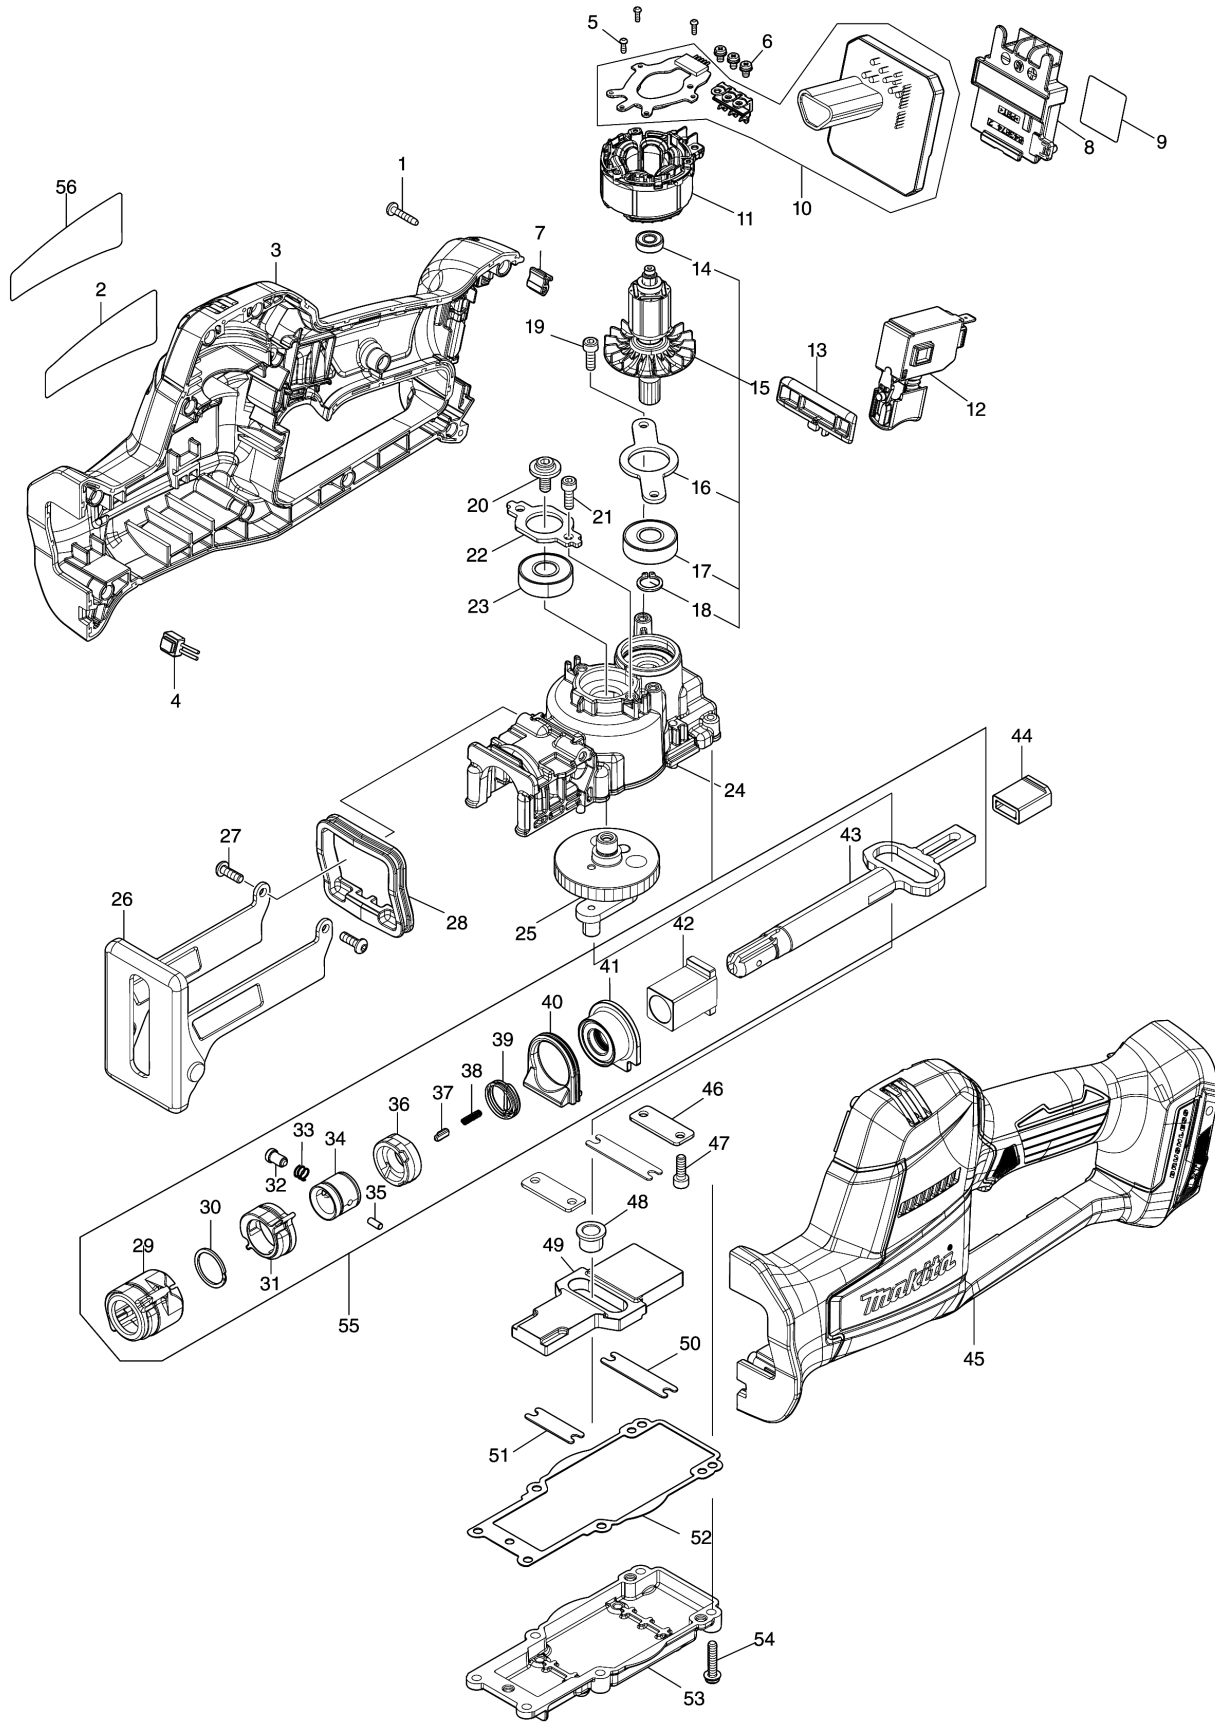

Model No.DJR189 CORDLESS RECIPRO SAW

Model No.DJR189 CORDLESS RECIPRO SAW

分解圖號	零件編號	品名	交換	數量	New/Old	選擇1	選擇2	註記
001	266130-9	TAPPING SCREW BIND PT 3X16		11				
002	858X57-7	DJR189 NAME PLATE		1				
003	183W50-9	HOUSING SET		1				
C10	263005-3	RUBBER PIN 6		4				
C20	252126-6	HEX. LOCK NUT M4-7		2				
D10		INC. 45						
004	620K03-0	LED CIRCUIT		1				
005	266490-9	TAPPING SCREW PT 2X6		3				
006	652069-6	FLAT HEAD SCREW M3X6		3				
007	424517-3	CUSHION		1				
008	643874-2	TERMINAL		1				
009	858X65-8	DJR189 SERIAL NO. LABEL		1				
010	620K04-8	CONTROLLER		1				
011	629B65-1	STATOR		1				
012	650710-5	SWITCH C3JW-4B		1				
013	413L03-1	LOCK OFF BUTTON		1				
014	210039-7	BALL BEARING 695DDW		1				
015	519770-5	ROTOR ASS'Y		1				
D10		INC. 14,16-18						
016	285054-0	BEARING RETAINER 58		1				
017	210059-1	BALL BEARING 6000DDW		1				
018	961006-2	RETAINING RING S-10		1				
019	265353-6	HEX. SOCKET HEAD BOLT M4X12		2				
020	265C93-4	HEX. S.F.H. BOLT M5X12		1				
021	265353-6	HEX. SOCKET HEAD BOLT M4X12		2				
022	285055-8	BEARING RETAINER 33		1				
023	210059-1	BALL BEARING 6000DDW		1				
024	136824-9	GEAR HOUSING ASS'Y		1				
C10	263002-9	RUBBER PIN 4		2				
C20	213434-0	O RING 26		1				
025	141L92-3	GEAR COMPLETE		1				
026	162B95-4	SHOE		1				
027	265C84-5	HEX. SOCKET BUTTON BOLT M4X12		2				
028	422950-3	SEAL RING		1				
029	422949-8	PROTECTOR		1				
030	257430-8	RETAINING RING(EXT)18		1				
031	313448-0	DRIVING SLEEVE		1				