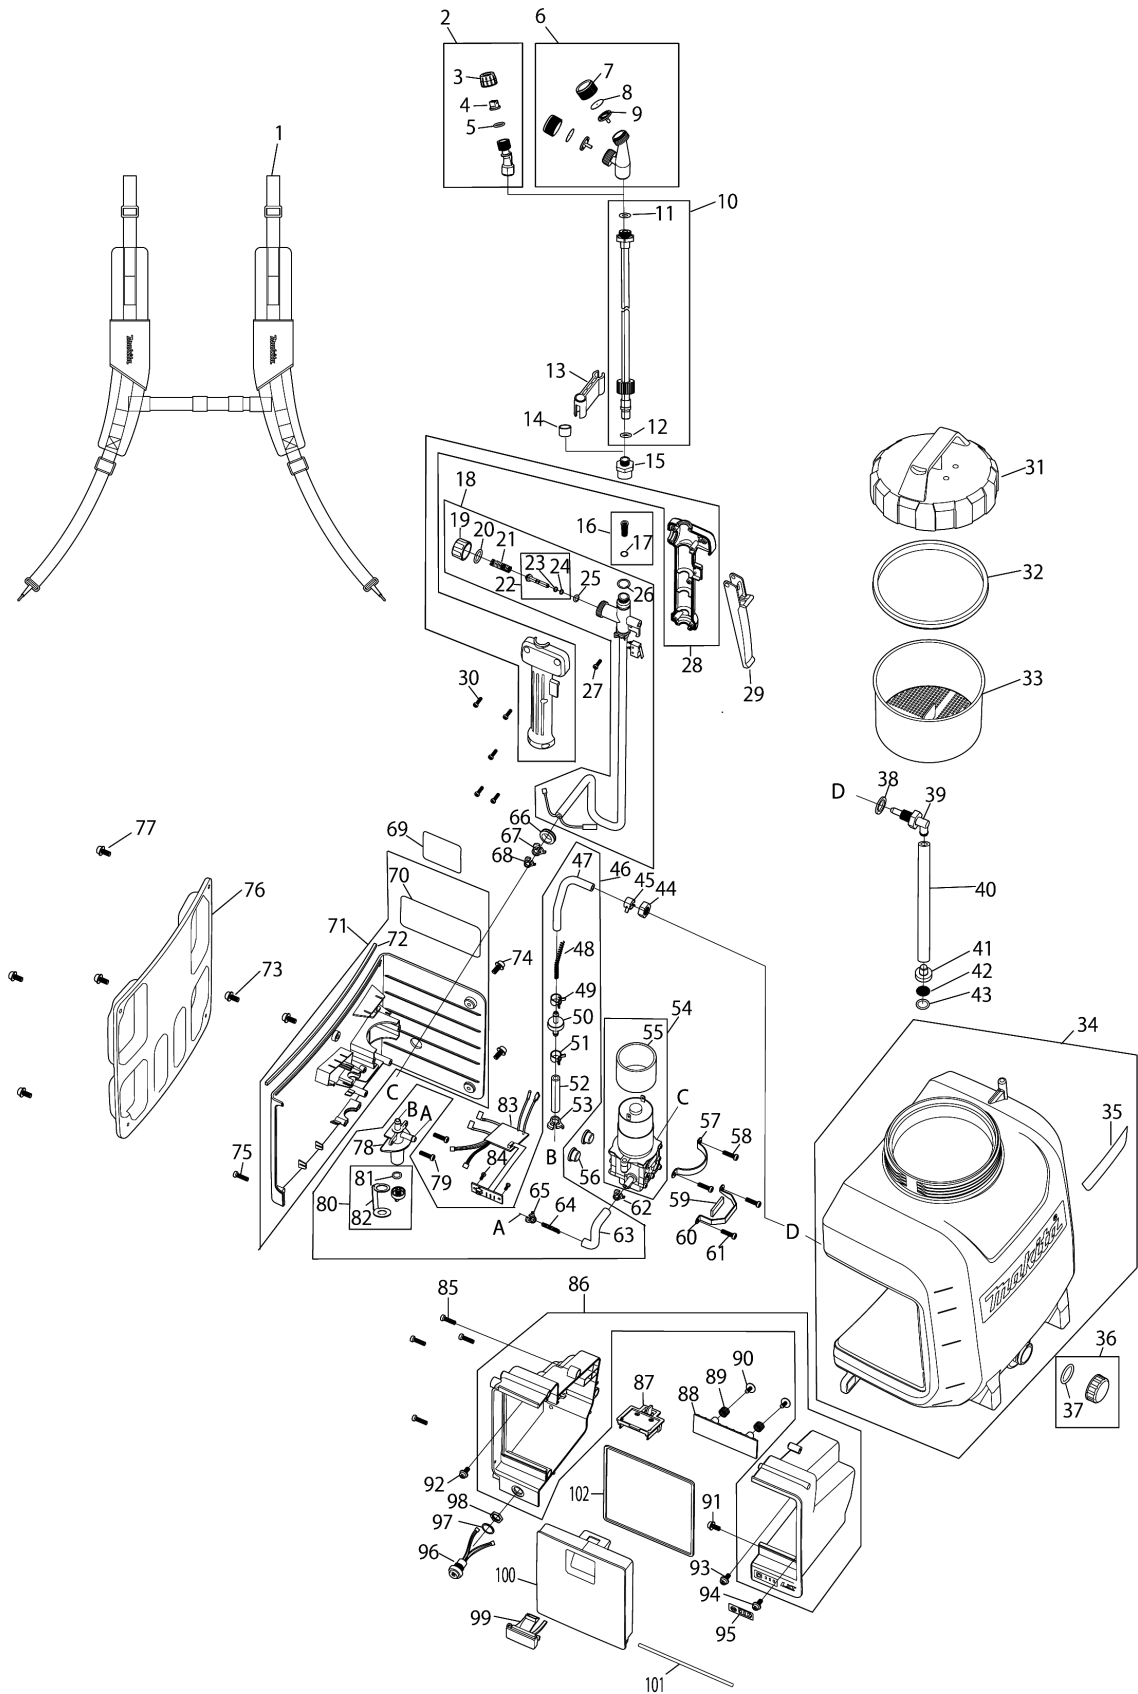

Model No.DUS108 CORDLESS GARDEN SPRAYER

Model No.DUS108 CORDLESS GARDEN SPRAYER

分解圖號	零件編號	品名	交換	數量	New/Old	選擇1	選擇2	註記
001	PR00000319	HARNESS LR SET		1				
002	PR00000251	SINGLE NOZZLE ASSY		1				
D10		INC. 3-5						
003	PR00000252	CAP NUT		1				
004	PR00000253	SPRAYER NOZZLE		1				
005	PR00000254	O-RING 12X2		1				
006	PR00000255	TWIN HEAD MIST NOZZLE ASSY		1				
D10		INC. 7-9						
007	PR00000256	CAP NUT		2				
008	PR00000257	CUPPER DISK		2				
009	PR00000258	SPRAY CORE		2				
010	PR00000260	SPRAY WAND ASSY		1				
D10		INC. 11,12						
011	PR00000259	GASKET 11.5		1				
012	PR00000186	O RING 6X2		1				
013	PR00000314	HOOK FOR SPRAY WAND		1				
014	PR00000263	RUBBER CAP		1				
015	PR00000264	SPRAY WAND THREAD ADAPTOR		1				
016	PR00000147	FILTER ASSEMBLY		1				
D10		INC. 17						
017	PR00000146	O SEAL RING 4.5X1.5		1				
018	PR00000266	HOSE WITH SWITCH ASSY		1				
D10		INC. 19-22,25,26						
019	PR00000152	LOCK COVER		1				
020	PR00000254	O-RING 12X2		1				
021	PR00000150	SPRING		1				
022	PR00000151	VALVE ROD		1				
D10		INC. 23,24						
023	PR00000205	O RING 3X1.5		1				
024	PR00000205	O RING 3X1.5		1				
025	PR00000186	O RING 6X2		1				
026	PR00000149	O RING 8X1.8		1				
027	PR00000182	TAPPING SCREW ST2.9X12		1				
028	PR00000153	HANDLE SET		1				
029	PR00000148	HANDLE TRIGGER ASSEMBLY		1				
030	PR00000182	TAPPING SCREW ST2.9X12		5				
031	PR00000316	TANK LID		1				

Please order the parts with part number.

Print Date 2022/4/27