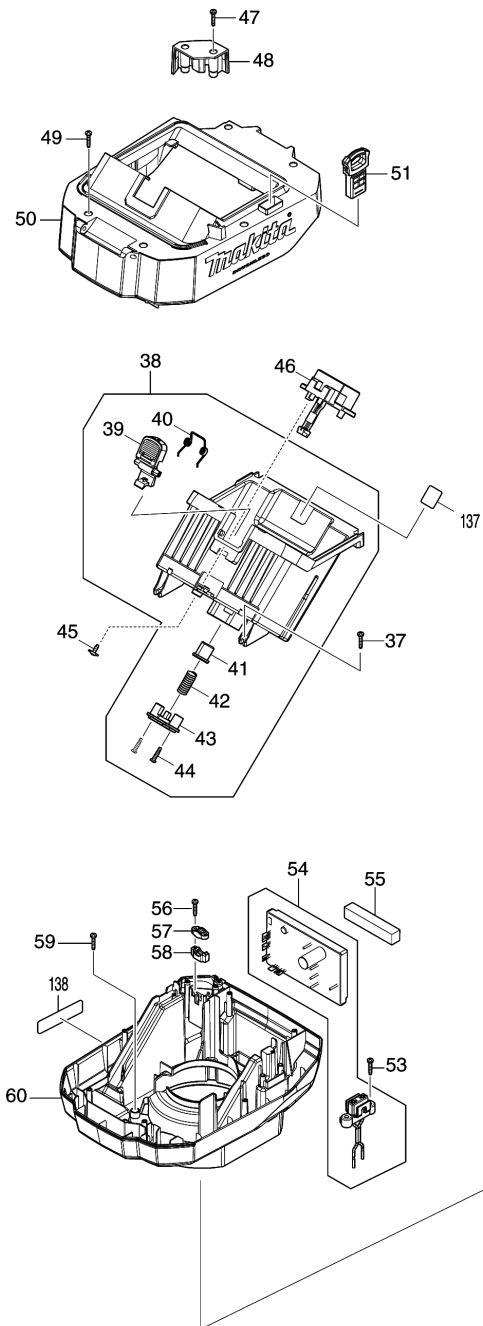

Model No.LM002J 530MM CORDLESS LAWN MOWER