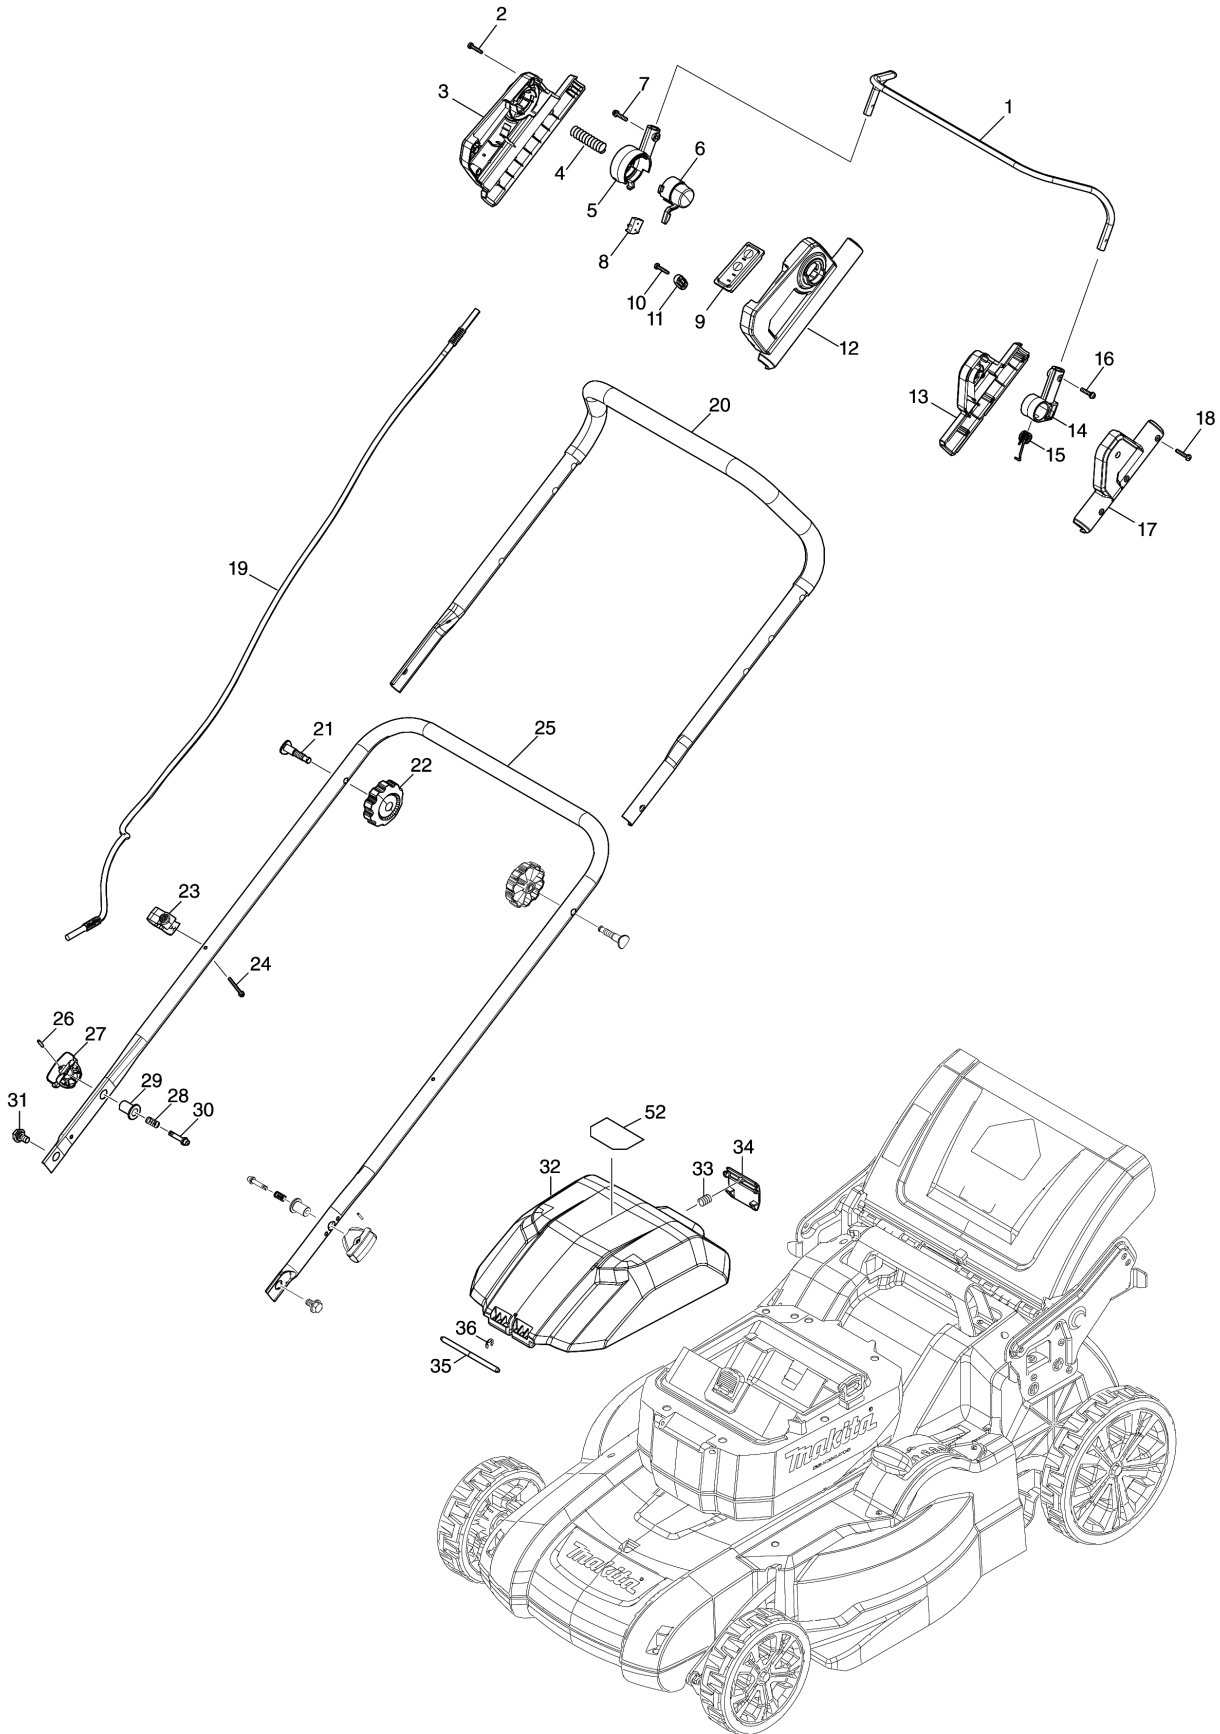

Model No.LM002J 530MM CORDLESS LAWN MOWER