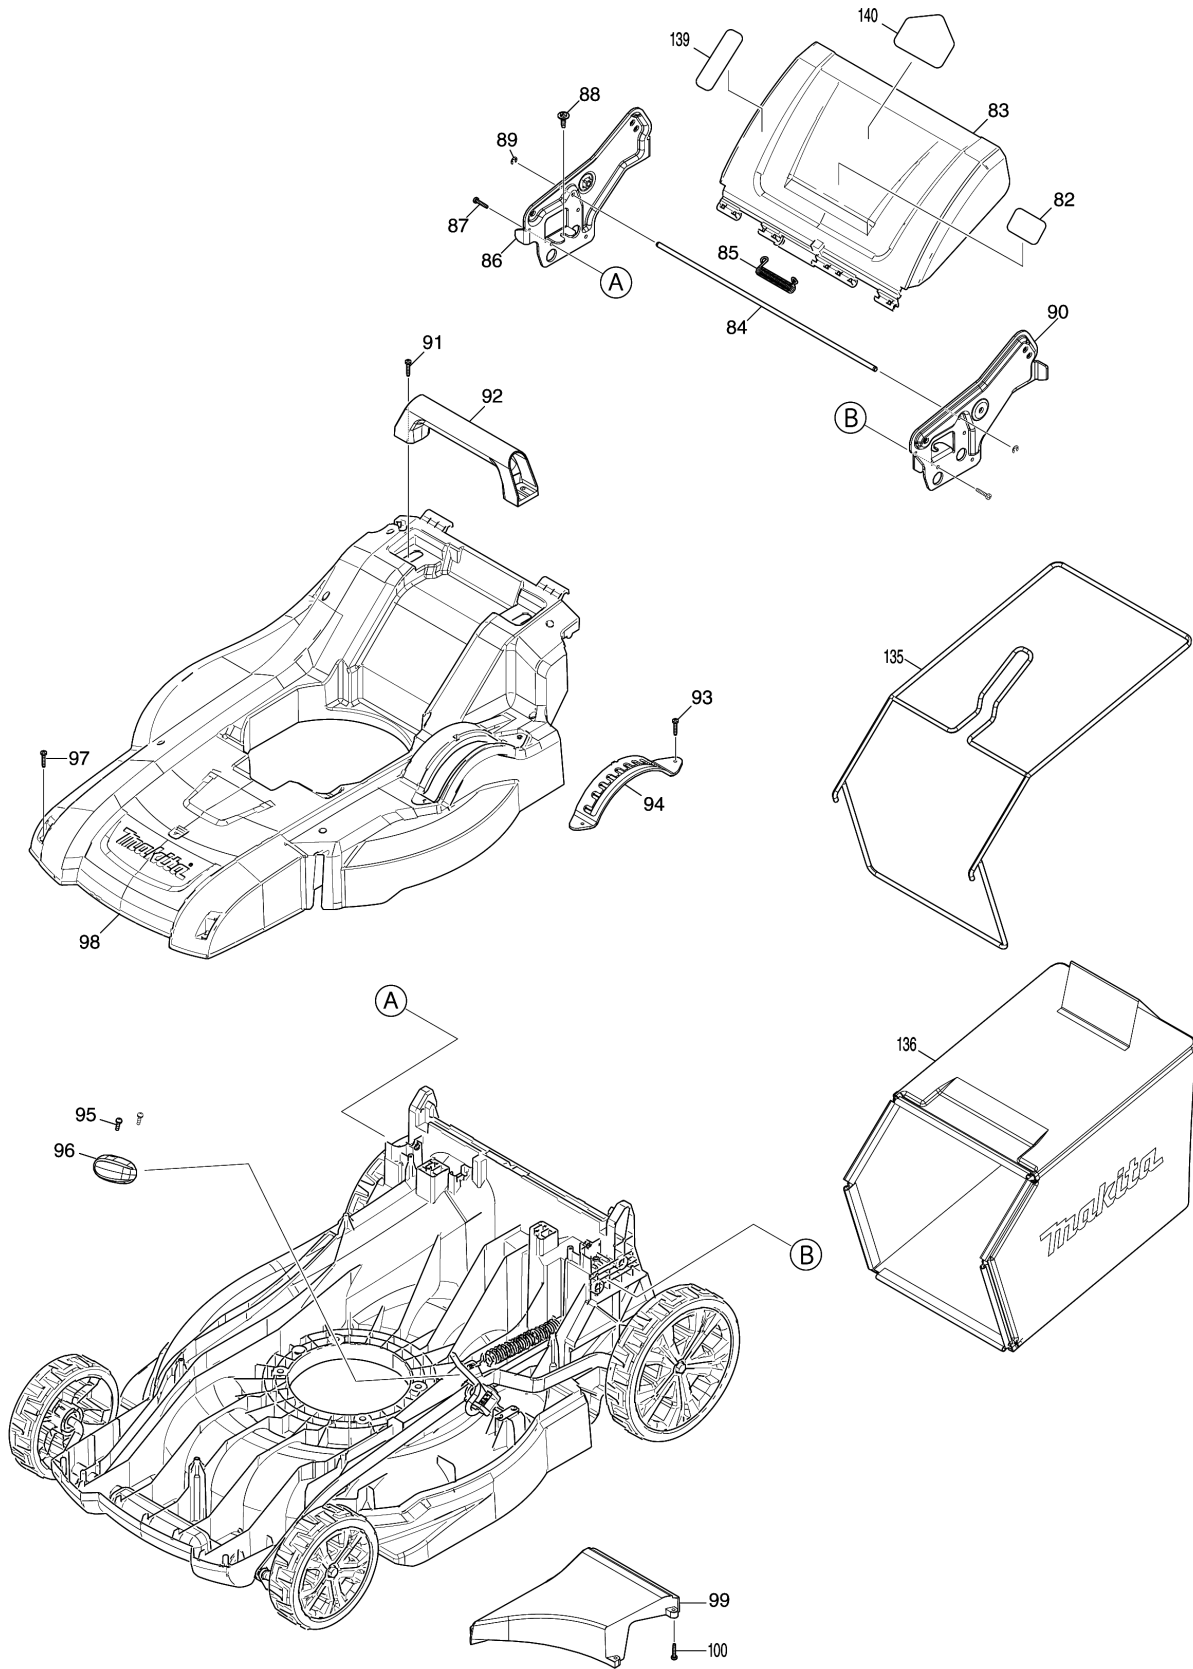

Model No.LM002J 530MM CORDLESS LAWN MOWER