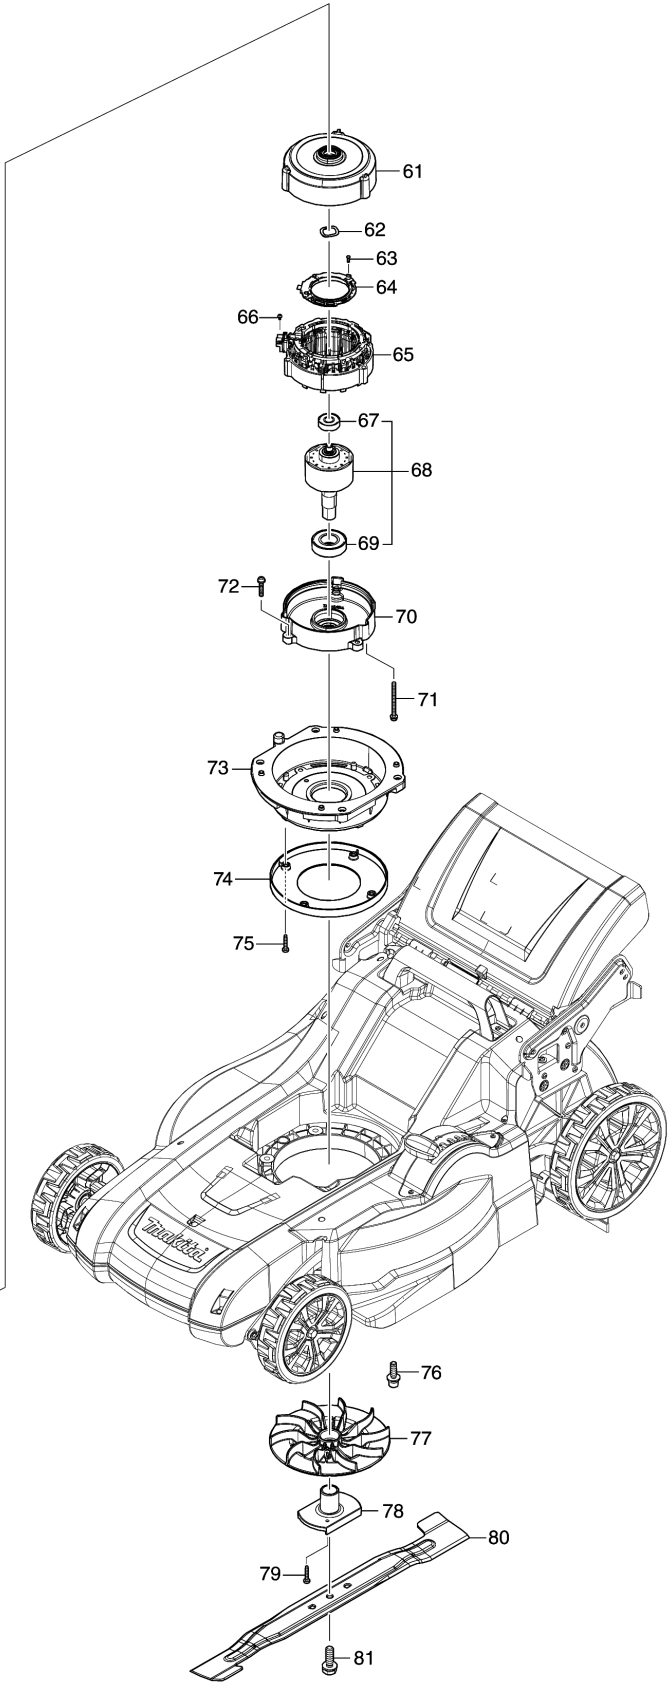

Model No.LM002J 530MM CORDLESS LAWN MOWER