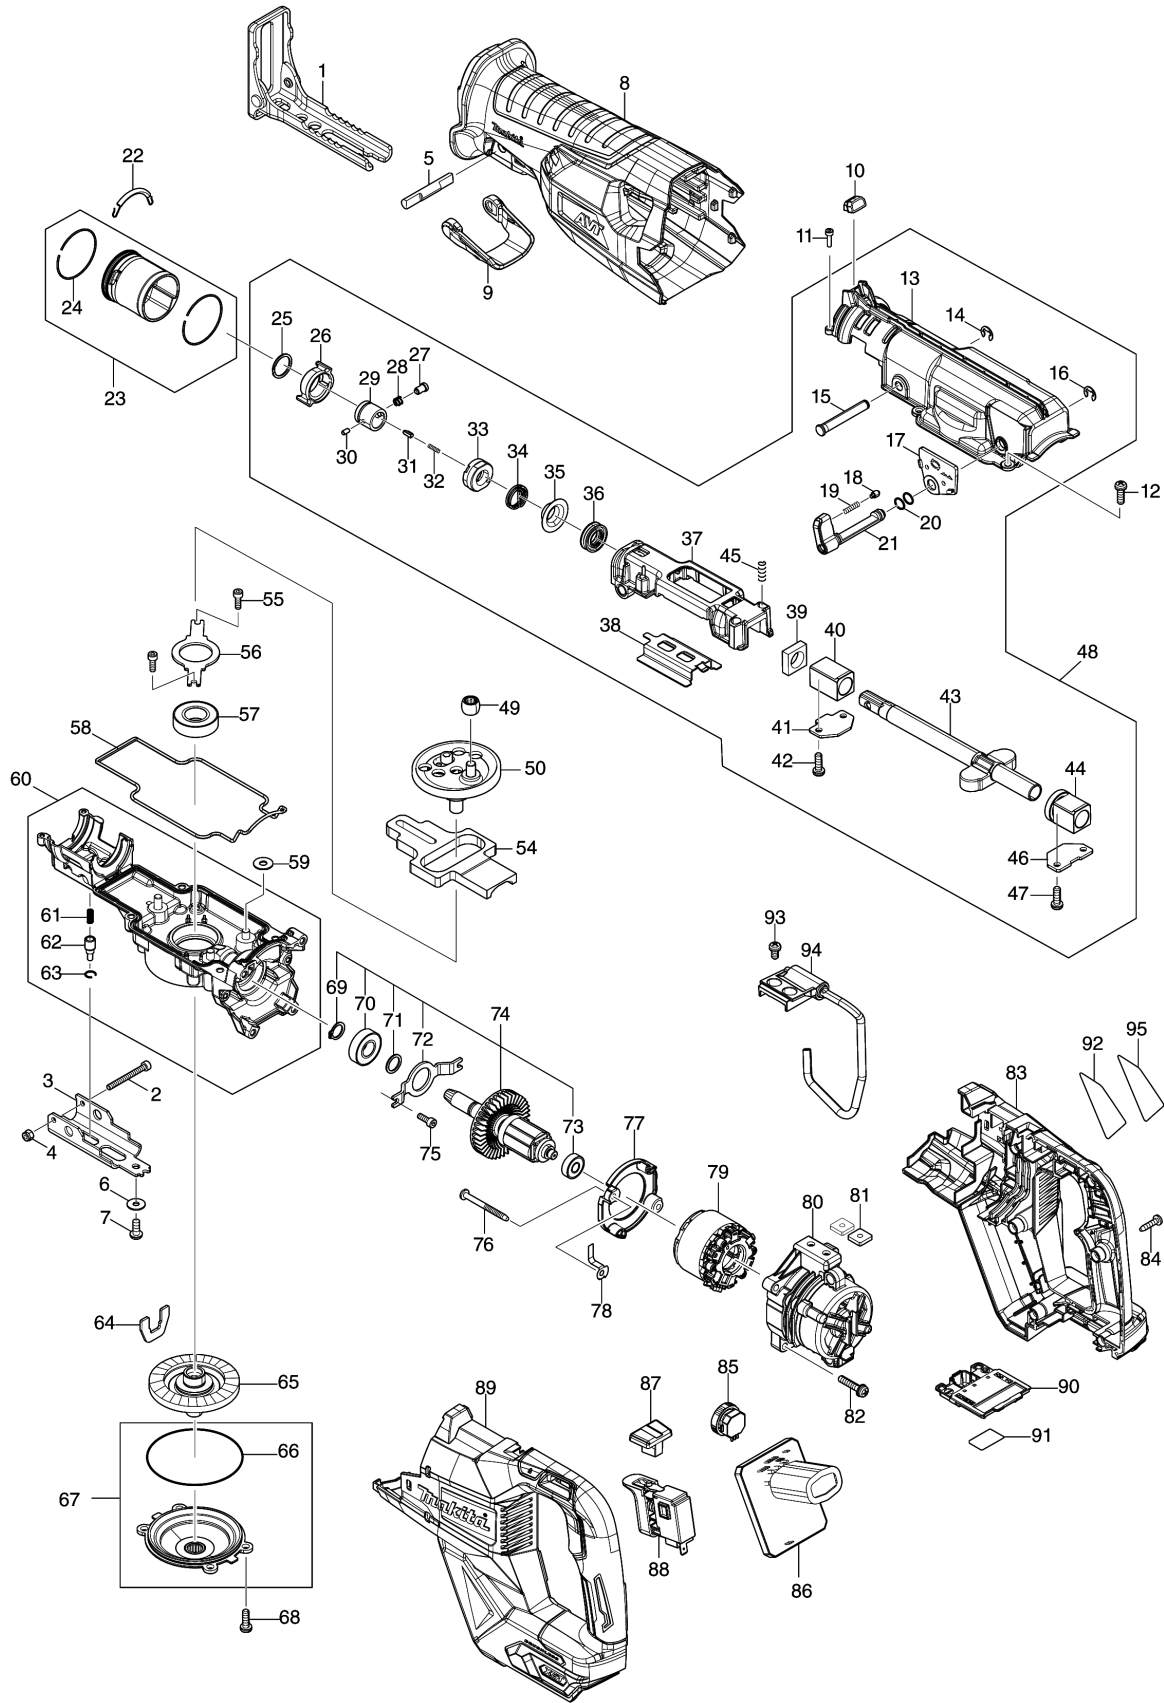

Model No.JR002G CORDLESS RECIPRO SAW

Model No.JR002G CORDLESS RECIPRO SAW

分解圖號	零件編號	品名	交換	數量	New/Old	選擇1	選擇2	註記
001	162B43-3	SHOE		1				
002	265A78-8	HEX SOCKET HEAD BOLT M4X40		1				
003	347972-1	SHOE GUIDE PLATE		1				
004	252126-6	HEX. LOCK NUT M4-7		1				
005	326599-0	LOCK PIN		1				
006	253194-2	FLAT WASHER 5		1				
007	266169-2	H.S. BUTTON HEAD BOLT M5X12		1				
008	422869-6	INSULATION COVER		1				
009	413F39-4	LOCK LEVER		1				
010	620H78-1	LED CIRCUIT		1				
011	265910-0	HEX. SOCKET HEAD BOLT M3X12		2				
012	911225-0	PAN HEAD SCREW M5X16		4				
013	141H98-7	GEAR HOUSING COVER COMPLETE		1				
C10	422867-0	SEAL PLATE		1				
014	961012-7	STOP RING E-6		1				
015	268012-1	PIN 7		1				
016	961012-7	STOP RING E-6		1				
017	413F41-7	PLATE C		1				
018	413F45-9	PIN 5		1				
019	232745-4	COMPRESSION SPRING 3		1				
020	213021-5	O RING 5		2				
021	271471-0	LEVER 24		1				
022	232583-4	TENSION SPRING 3		1				
023	136707-3	RELEASE DRUM ASS'Y		1				
D10		INC. 24						
024	232746-2	RING SPRING 39		2				
025	257430-8	RETAINING RING(EXT)18		1				
026	313418-9	DRIVING SLEEVE		1				
027	256569-4	SHOULDER PIN 5		1				
028	234381-2	COMPRESSION SPRING 6		1				
029	327650-9	GUIDE SLEEVE		1				
030	256A11-1	PIN 3		1				
031	310912-2	PUSH PIN		1				
032	232472-3	COMPRESSION SPRING 2		1				
033	413F43-3	CONNECTING SLEEVE		1				
034	233594-2	TORSION SPRING 17		1				
035	257742-9	SHOULDER SLEEVE 14		1				