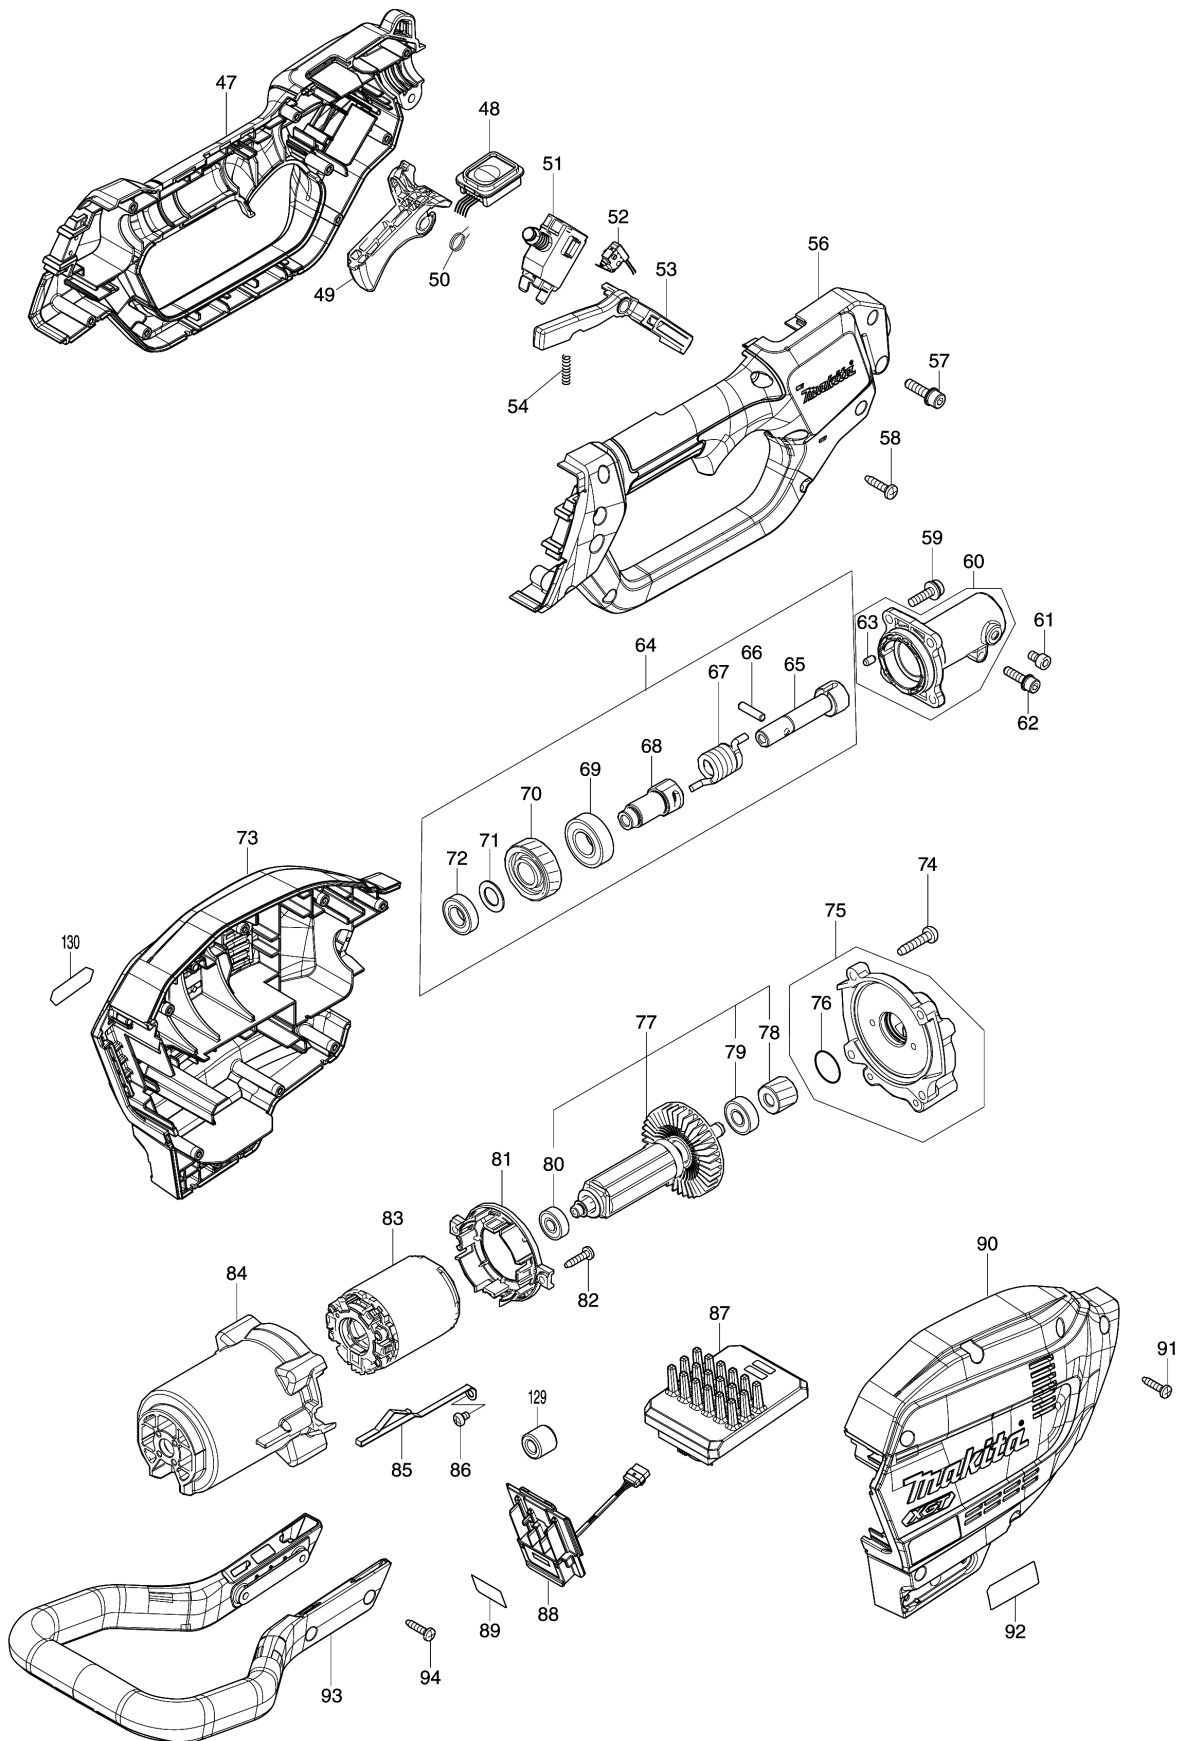

Model No.UA004G 300MM CORDLESS POLE SAW