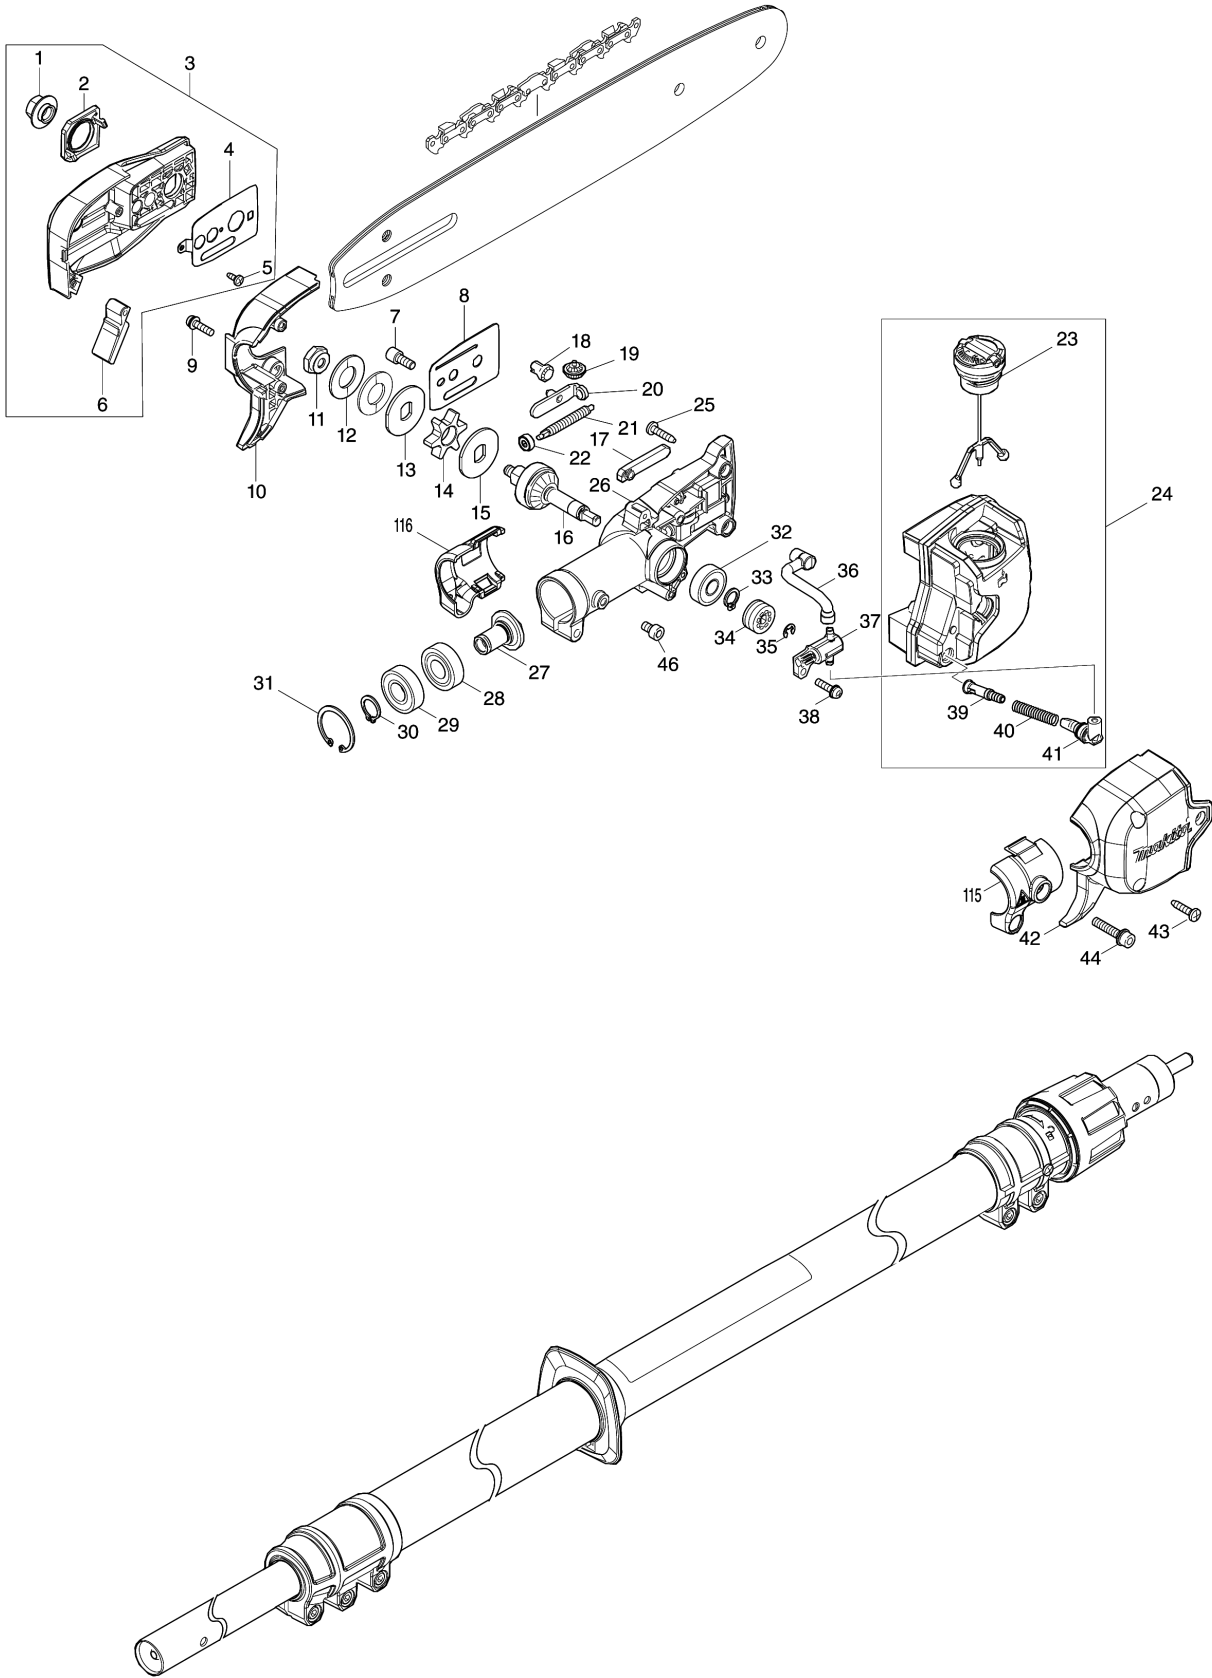

Model No.UA004G 300MM CORDLESS POLE SAW