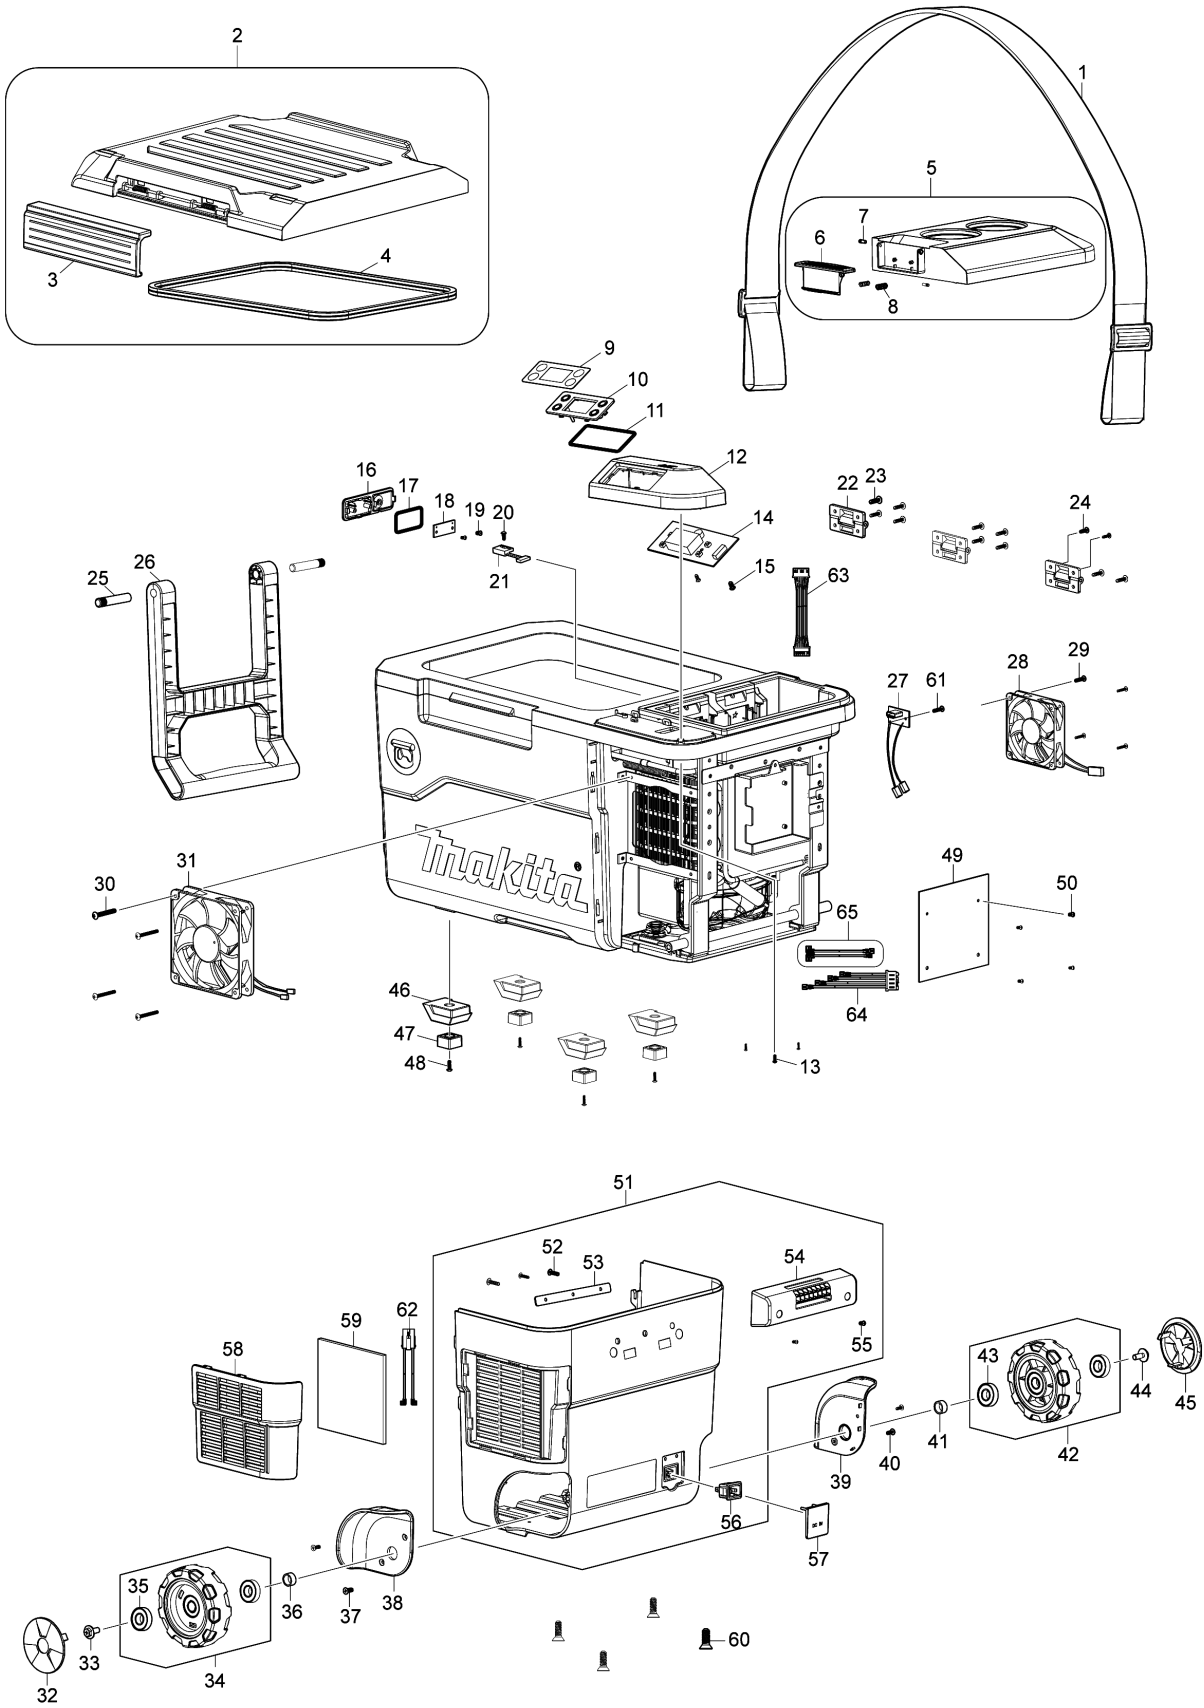

Model No.DCW180 CORDLESS COOLER & WARMER BOX

Model No.DCW180 CORDLESS COOLER & WARMER BOX

分解圖號	零件編號	品名	交換	數量	New/Old	選擇1	選擇2	註記
001	A-71093	SHOULDER BELT		1				
002	WL00000004	TOP COVER ASSY		1				
D10		INC. 3,4						
003	WL00000005	HANDLE A		1				
004	WL00000006	SEALING		1				
005	WL00000007	BATTERY COVER		1				
D10		INC. 6,7,8						
006	WL00000008	HANDLE B		1				
007	WL00000009	SHAFT 3MM (BATTERY BOX HANDLE)		2				
008	WL00000010	COMPRESSION SPRING 5MM		2				
009	WL00000072	CONTROL FILM B		1				
010	WL00000012	BUTTON PCB		1				
011	WL00000013	SEALING B		1				
012	WL00000014	CONTROL PANEL		1				
013	WL00000015	TAPPING SCREW 3X10		3				
014	WL00000016	CONTROL PCB		1				
015	WL00000017	TAPPING SCREW 3X8		2				
016	WL00000018	THERMOSTAT TOP COVER		1				
017	WL00000019	SEALING C		1				
018	WL00000020	LIGHT BOARD ASSY		1				
019	WL00000017	TAPPING SCREW 3X8		2				
020	WL00000015	TAPPING SCREW 3X10		1				
021	WL00000021	MAGNETIC SWITCH WITH CABLE		1				
022	WL00000022	HINGE		3				
023	WL00000023	TAPPING SCREW 4X16		10				
024	WL00000024	TAPPING SCREW 4X12		2				
025	WL00000025	SHAFT 10MM (DRAG HANDLE)		2				
026	WL00000026	DRAG HANDLE		1				
027	WL00000027	USB PCB WITH CABLE		1				
028	WL00000028	FAN (AIR OUTLET) WITH CABLE		1				
029	WL00000029	PAN HEAD SCREW M4X35		4				
030-1	WL00000029	PAN HEAD SCREW M4X35		2				
031	WL00000030	FAN (AIR INLET) WITH CABLE		1				
032	WL00000031	WHEEL COVER		1				
033	WL00000032	SCREW M6X16 WITH WASHER		1				