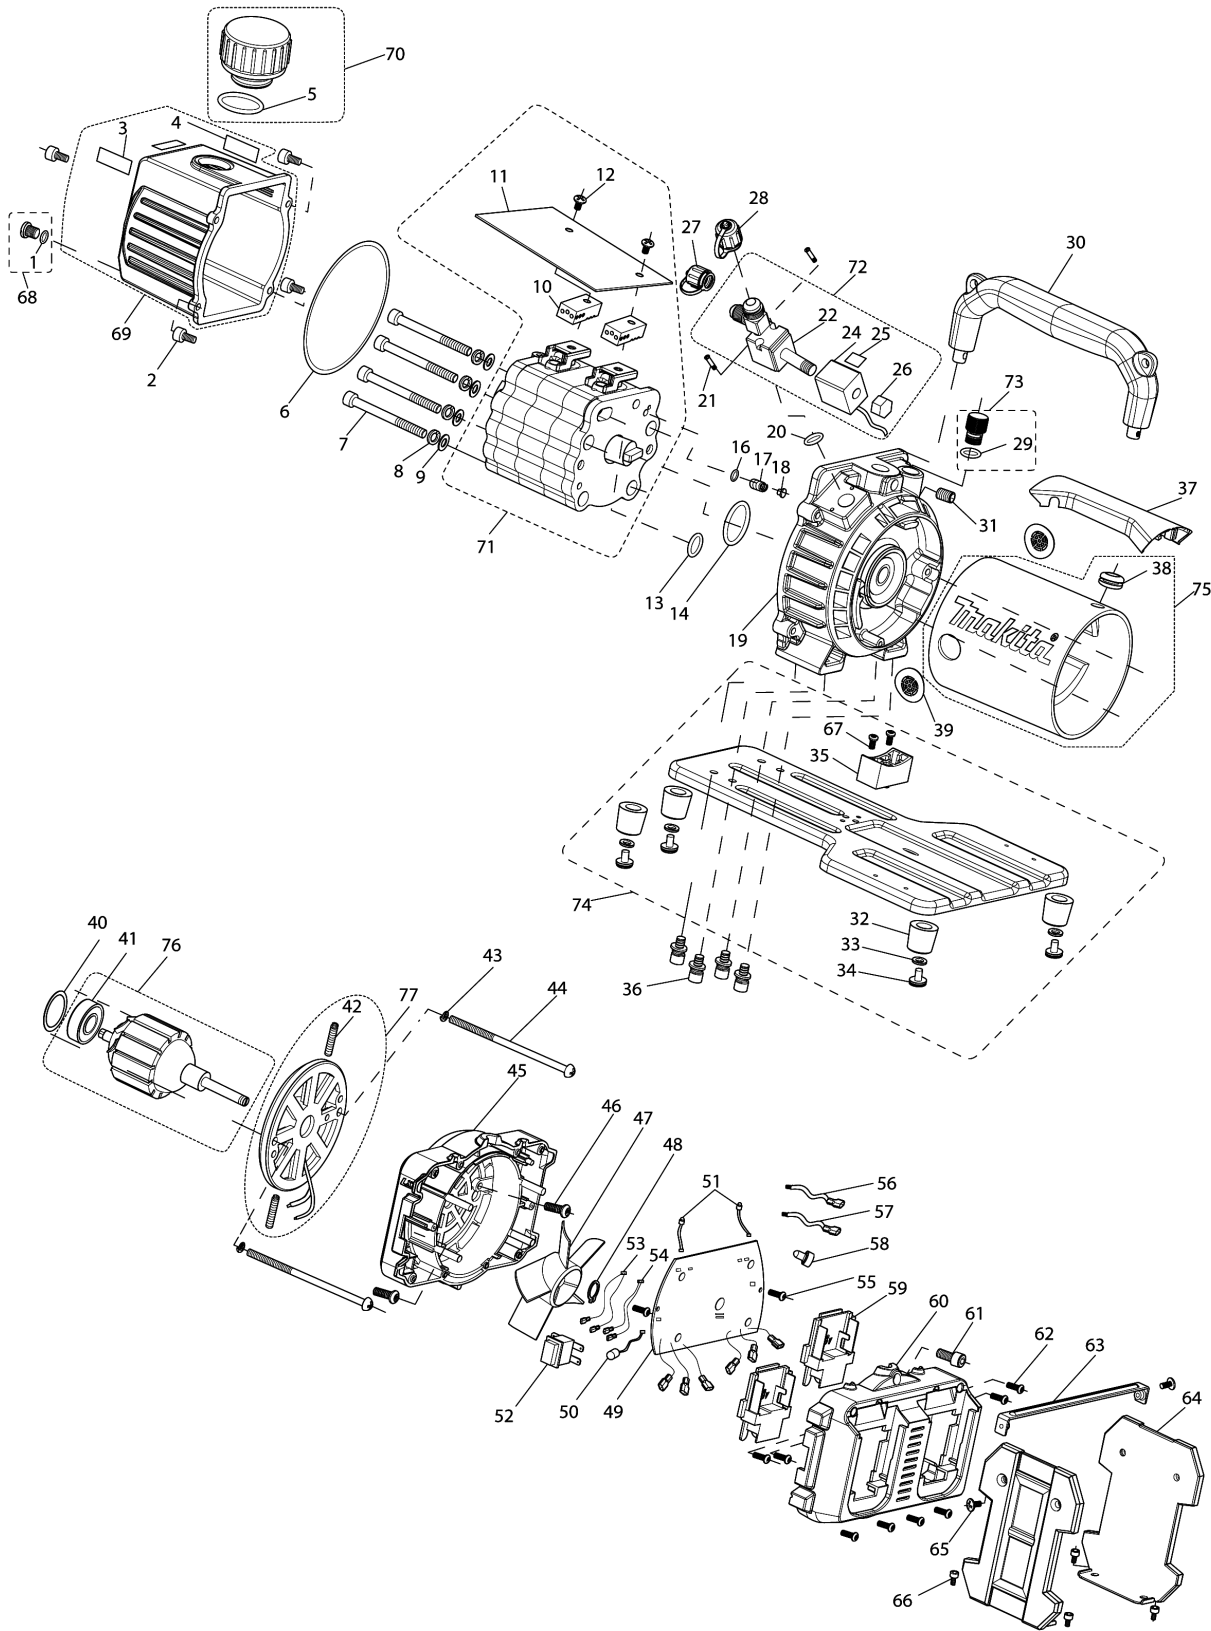

Model No.DVP181 CORDLESS VACUUM PUMP

Model No.DVP181 CORDLESS VACUUM PUMP

| 分解圖號 | 零件編號 | 品名 | 交換 | 數量 | New/Old | 選擇1 | 選擇2 | 註記 |
|------|------------|-------------------------------|----|----|---------|-----|-----|----|
| 001 | AS000VP010 | O-RING 10X2.5 | | 1 | | | | |
| 002 | AS000VP011 | HEXAGON BOLT M5X16 | | 4 | | | | |
| 003 | AS00SS0537 | CAUTION LABEL 18X18 | | 1 | | | | |
| 004 | AS00SS0306 | CAUTION LABEL (OIL) | | 1 | | | | |
| 005 | AS000VP013 | O-RING 26X2.2 | | 1 | | | | |
| 006 | AS000VP092 | O-RING 120X3.1 | | 1 | | | | |
| 007 | AS000VP093 | HEX SOCKET HEAD BOLT M8X90 | | 4 | | | | |
| 008 | AS000VP094 | SPRING WASHER 8 | | 4 | | | | |
| 009 | AS000VP095 | FLAT WASHER 8 | | 4 | | | | |
| 010 | AS000VP097 | VALVE COVER | | 2 | | | | |
| 011 | AS000VP098 | CAP BOARD | | 1 | | | | |
| 012 | AS000VP099 | PAN HEAD SCREW M5X8 | | 2 | | | | |
| 013 | AS000VP100 | O-RING 12X1.6 | | 1 | | | | |
| 014 | AS000VP101 | O-RING 34.5X2 | | 1 | | | | |
| 016 | AS000VP103 | O-RING 13X2 | | 1 | | | | |
| 017 | AS000VP104 | SPRING 7X0.5X6 | | 1 | | | | |
| 018 | AS000VP105 | GAS BALLAST VALVE ELEMENT | | 1 | | | | |
| 019 | AS00VP106M | TRESTLE MA245 | | 1 | | | | |
| 020 | AS000VP107 | O-RING 15X2 | | 1 | | | | |
| 021 | AS000VP173 | PAN HEAD SCREW M3X25 | | 2 | | | | |
| 022 | AS000VP109 | SOLENOID VALVE ASSY | | 1 | | | | |
| 024 | AS000VP111 | SOLENOID VALVE C1-18V COIL | | 1 | | | | |
| 025 | AS00SS0537 | CAUTION LABEL 18X18 | | 1 | | | | |
| 026 | AS000VP112 | SOLENOID VALVE NUT | | 1 | | | | |
| 027 | AS000VP017 | INLET PORT CAP (5/16") | | 1 | | | | |
| 028 | AS000VP113 | INLET PORT CAP 4# (3/8SAE) | | 1 | | | | |
| 029 | AS000VP115 | O-RING | | 1 | | | | |
| 030 | AS000VP117 | HANDLE MA245 | | 1 | | | | |
| 031 | AS000VP118 | HEX SOCKET HEAD BOLT M8X8 | | 1 | | | | |
| 032 | AS000VP121 | RUBBER BLANKET 5# | | 4 | | | | |
| 033 | AS000VP122 | FLAT WASHER | | 4 | | | | |
| 034 | AS000VP123 | PAN HEAD SCREW M4X8 | | 4 | | | | |
| 035 | AS000VP124 | MOTOR SUPPORT | | 1 | | | | |
| 036 | AS000VP026 | HEXAGON BOLT (W/WASHER) M5X16 | | 4 | | | | |
| 037 | AS000VP125 | WIRING COVER | | 1 | | | | |
| 038 | AS000VP126 | RUBBER RING | | 1 | | | | |
| 039 | AS000VP020 | INLET PORT CAP | | 2 | | | | |
| 040 | AS000VP128 | BEARING WASHER | | 1 | | | | |
| 041 | AS000VP130 | BEARING 6201 | | 1 | | | | |