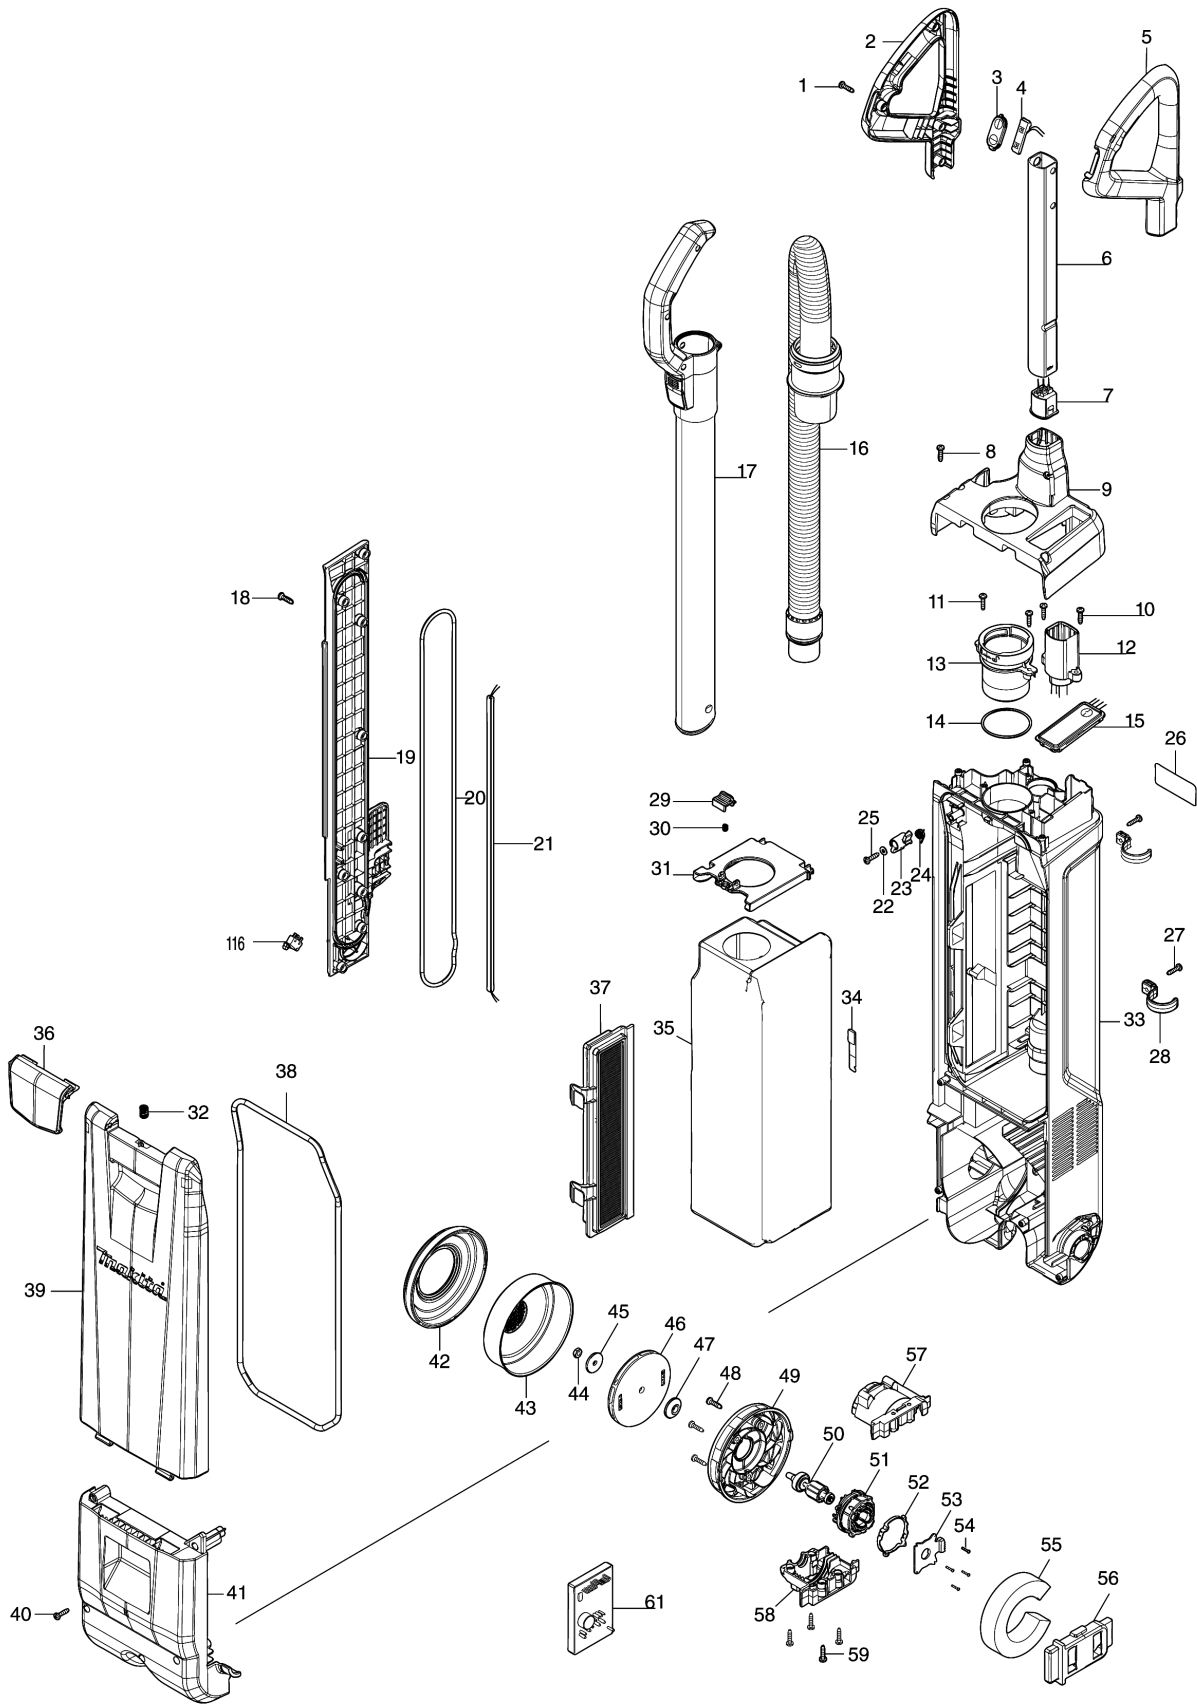

Model No.DVC560 CORDLESS UPRIGHT CLEANER