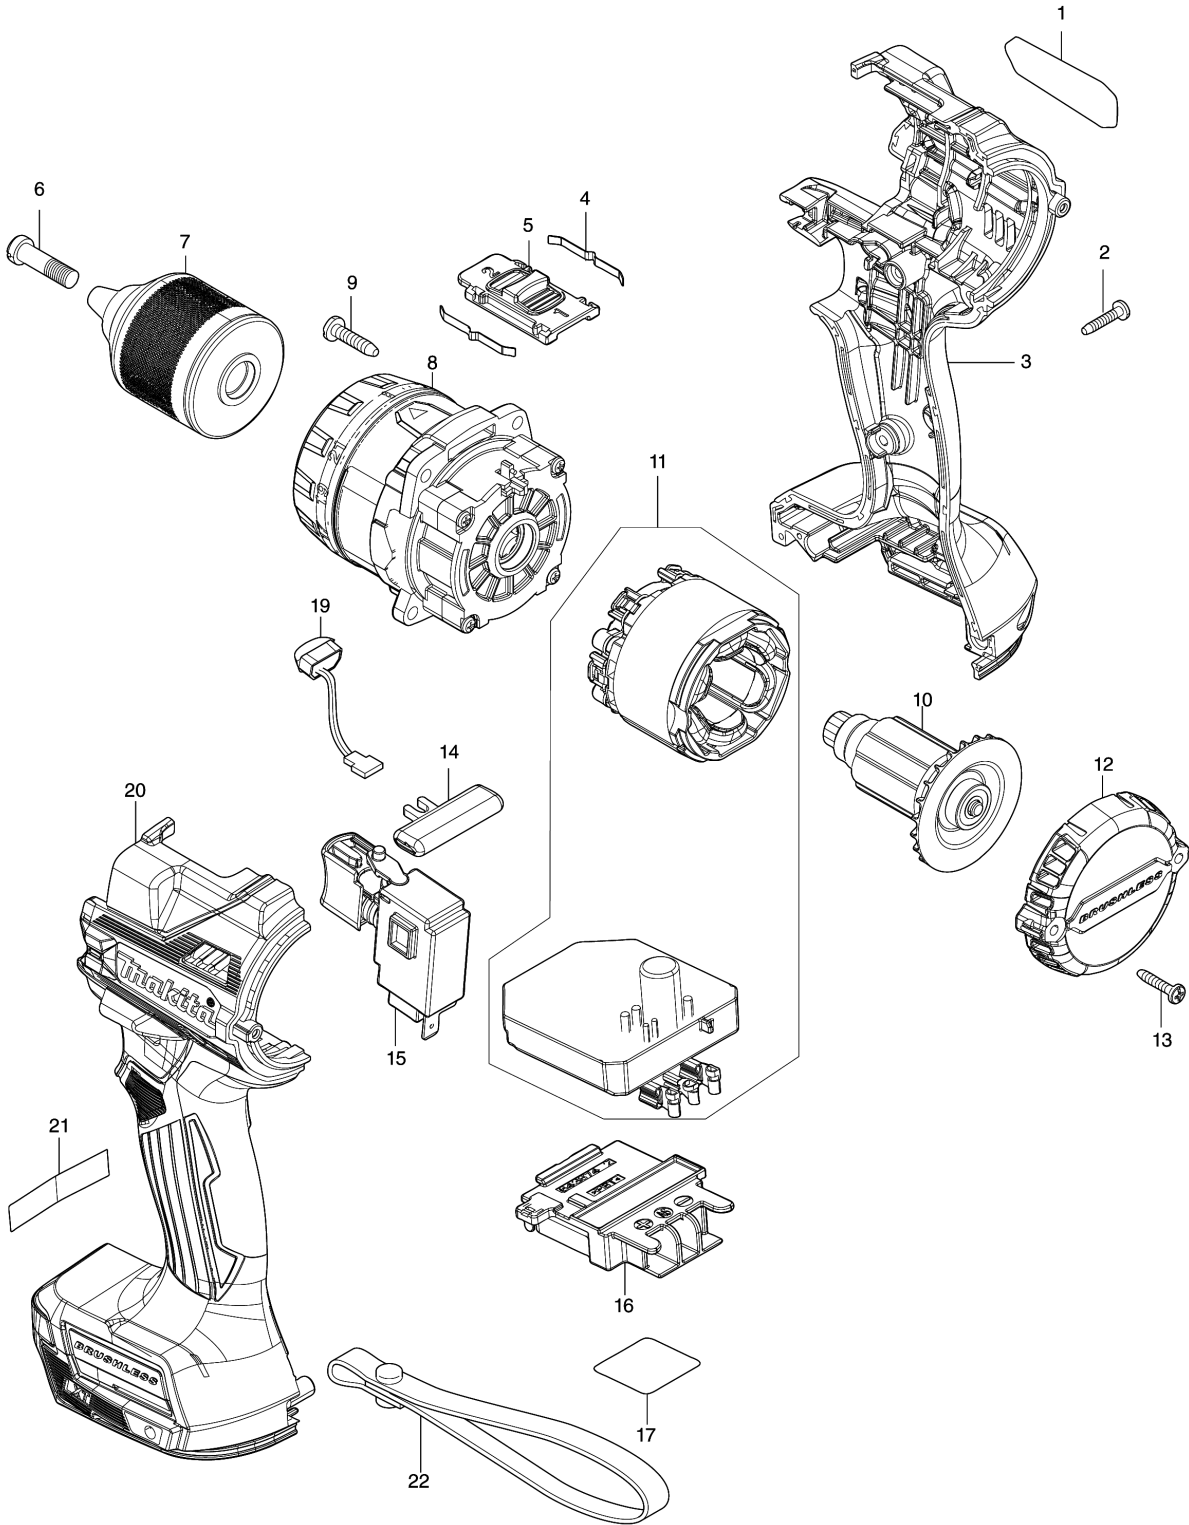

Model No.DDF486 CORDLESS HAMMER DRIVER DRILL

Model No.DDF486 CORDLESS HAMMER DRIVER DRILL

分解圖號	零件編號	品名	交換	數量	New/Old	選擇1	選擇2	註記
001	811B51-8	DDF486 NAME PLATE		1				
002	266130-9	TAPPING SCREW BIND PT 3X16		7				
003	183R83-4	HOUSING SET		1				
C10	263005-3	RUBBER PIN 6		2				
C20	252126-6	HEX. LOCK NUT M4-7		2				
D10		INC. 20						
004	232220-0	LEAF SPRING		2				
005	127494-5	SPEED CHANGE LEVER ASSEMBLY		1				
C10	233438-6	COMPRESSION SPRING 4		2				
006	251468-5	- FLAT HEAD SCREW M6X22		1				
007	763252-1	KEYLESS DRILL CHUCK 13		1				
008	127699-7	GEAR ASSEMBLY		1				
009	266326-2	TAPPING SCREW 4X18		4				
010	619656-4	ROTOR		1				
011	629A33-8	STATOR COMPLETE		1				
012	413405-9	REAR COVER		1				
013	266130-9	TAPPING SCREW BIND PT 3X16		2				
014	419041-9	F/R CHANGE LEVER		1				
015	651443-5	SWITCH C3JR-4B		1				
016	643874-2	TERMINAL		1				
017	811B59-2	DDF486 SERIAL NO. LABEL		1				
019	620549-0	LED CIRCUIT		1				
020	183R83-4	HOUSING SET		1				
C10	263005-3	RUBBER PIN 6		2				
C20	252126-6	HEX. LOCK NUT M4-7		2				
D10		INC. 3						
022	163400-6	HANDSTRAP		1				
A01	127702-4	GRIP ASSEMBLY		1				
C10	140U91-6	POLE COMPLETE		1				
C20	140X19-2	ARM R COMPLETE		1				
C30	266886-4	HEX. BOLT M8X65		1				
C40	312A63-3	ARM L		1				
C50	962055-2	RETAINING RING (INT) R-15		1				
A02	251314-2	+ SCREW M4X12		2				
A03	346317-0	HOOK		1				
A04	452947-8	BIT HOLDER		1				
A05	784637-8	+ - BIT 2-45		2				

Model No.DDF486 CORDLESS HAMMER DRIVER DRILL

分解圖號	零件編號	品名	交換	數量	New/Old	選擇1	選擇2	註記
A06B	821524-1	PLASTIC CARRYING CASE		1				
C10	162302-3	LATCH		2				
C20	325809-2	SHAFT		1				
C30	451749-9	HANDLE		1				
C40	453473-0	PLASTIC CASE LID		1				
A10B	450128-8	BATTERY COVER		1				
A11B	***DC18RC	DC18RC FAST CHARGER		1				
D10		COMPO-PARTS						
A12B	197287-4	BATTERY BL1850B SET		2				

Please order the parts with part number.

Print Date 2020/11/30