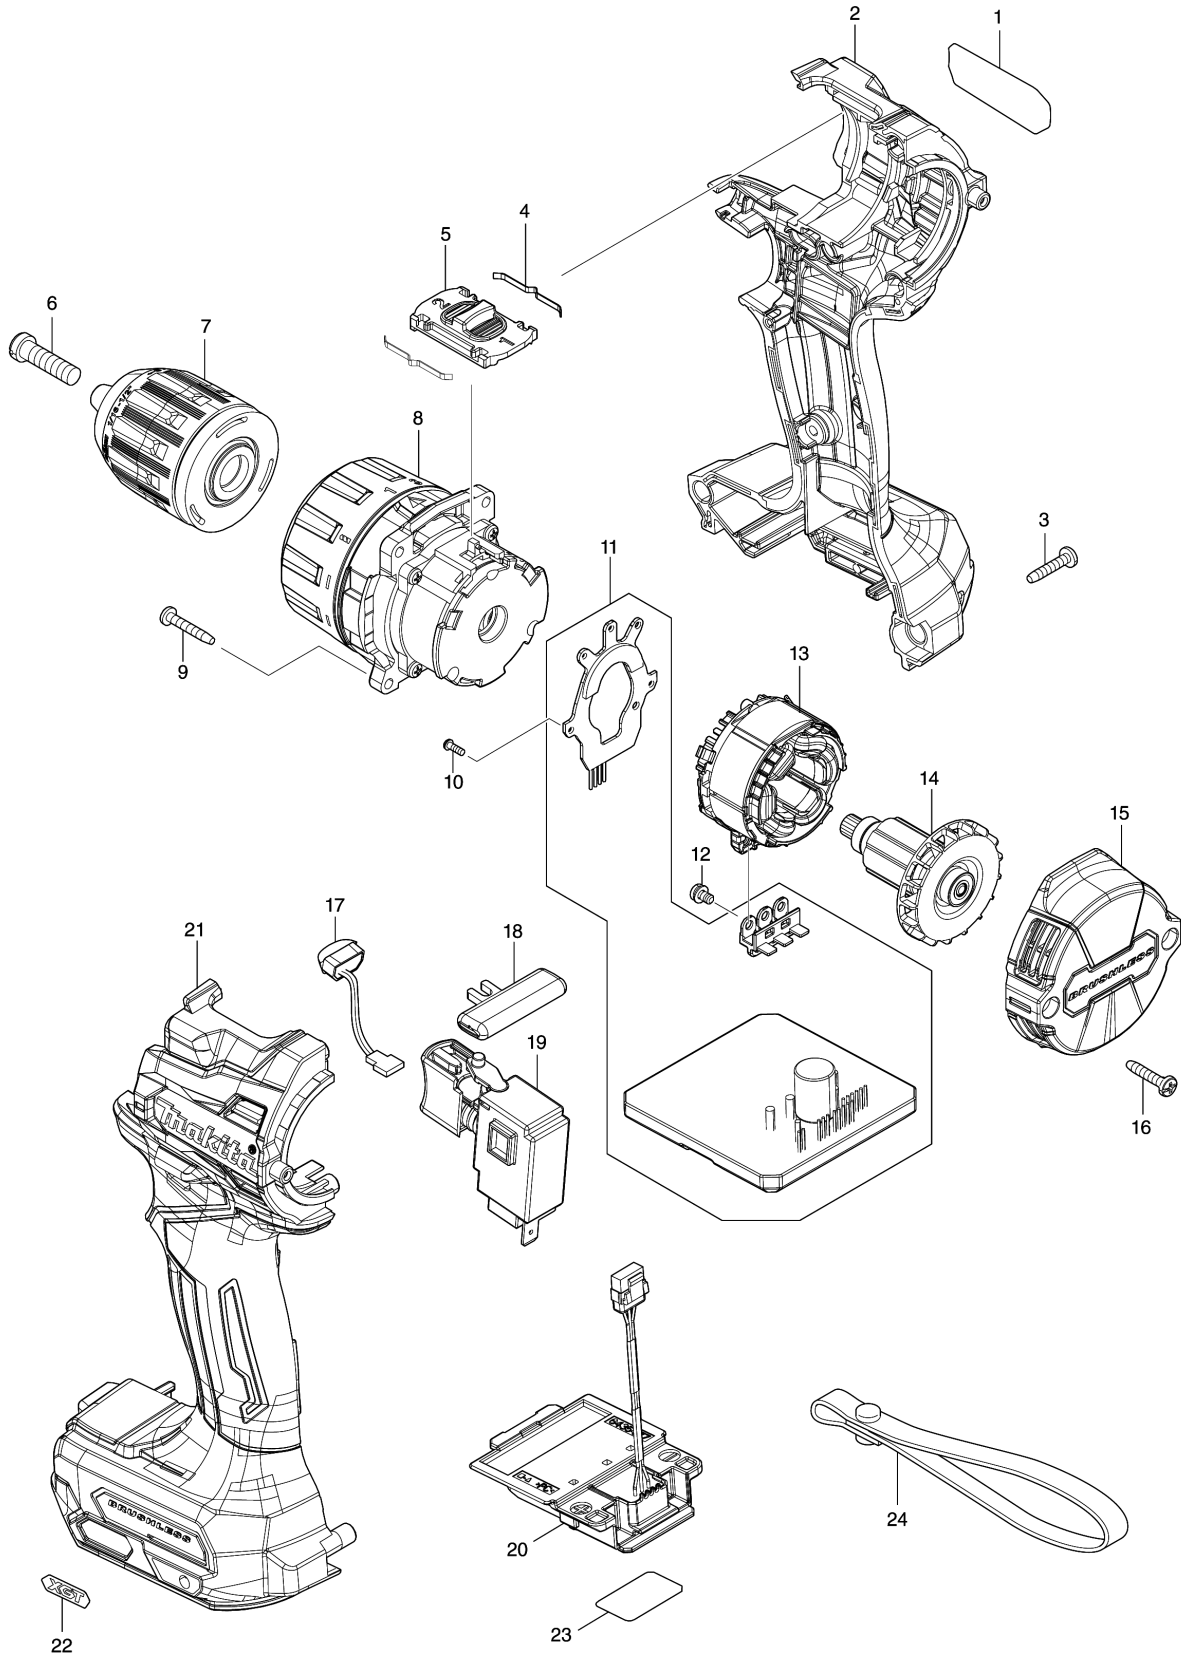

Model No.DF002G CORDLESS DRIVER DRILL

Model No.DF002G CORDLESS DRIVER DRILL

分解圖號	零件編號	品名	交換	數量	New/Old	選擇1	選擇2	註記
001	858D03-0	DF002G NAME PLATE		1				
002	183S03-4	HOUSING SET		1				
C10	263005-3	RUBBER PIN 6		2				
C20	252126-6	HEX. LOCK NUT M4-7		2				
D10		INC. 21						
003	266429-2	TAPPING SCREW 3X16		7				
004	232493-5	LEAF SPRING		2				
005	127731-7	SPEED CHANGE LEVER ASSEMBLY		1				
C10	233438-6	COMPRESSION SPRING 4		2				
006	251468-5	- FLAT HEAD SCREW M6X22		1				
007	763256-3	KEYLESS DRILL CHUCK 13		1				
008	127730-9	GEAR ASSEMBLY		1				
009	251497-8	TAPPING SCREW 3X20		4				
010	266490-9	TAPPING SCREW PT 2X6		3				
011	620E42-4	CONTROLLER		1				
012	652069-6	FLAT HEAD SCREW M3X6		3				
013	629A35-4	STATOR		1				
014	619659-8	ROTOR		1				
015	413251-0	REAR COVER		1				
016	266429-2	TAPPING SCREW 3X16		2				
017	620549-0	LED CIRCUIT		1				
018	419041-9	F/R CHANGE LEVER		1				
019	651443-5	SWITCH C3JR-4B		1				
020	632R99-1	TERMINAL UNIT		1				
021	183S03-4	HOUSING SET		1				
C10	263005-3	RUBBER PIN 6		2				
C20	252126-6	HEX. LOCK NUT M4-7		2				
D10		INC. 2						
022	8007R2-2	XGT LOGO LABEL		1				
023	858D10-3	DF002G SERIAL NO. LABEL		1				
024	163400-6	HANDSTRAP		1				
A01	251314-2	+ SCREW M4X12		1				
A02	346317-0	HOOK		1				
A03	784637-8	+ - BIT 2-45		1				
A04B	***DC40RA	DC40RA FAST CHARGER		1				
D10		COMPO-PARTS						
A05B	191B40-2	BATTERY BL4025 SET		2				
A06B	412393-7	BATTERY COVER		1				

Model No.DF002G CORDLESS DRIVER DRILL

分解圖號	零件編號	品名	交換	數量	New/Old	選擇1	選擇2	註記
A07B	821550-0	CONNECTOR PLASTIC CASE (TYPE2)		1				
C10	453974-8	LATCH		4				
A08B	835U77-0	INNER TRAY		1				
A09B	8028H4-0	DF002GD201 INDICATION LABEL		1				
A10B	8028H5-8	DF002GD201 PLASTIC CASE LABEL		2				

Please order the parts with part number.

Print Date 2020/11/30