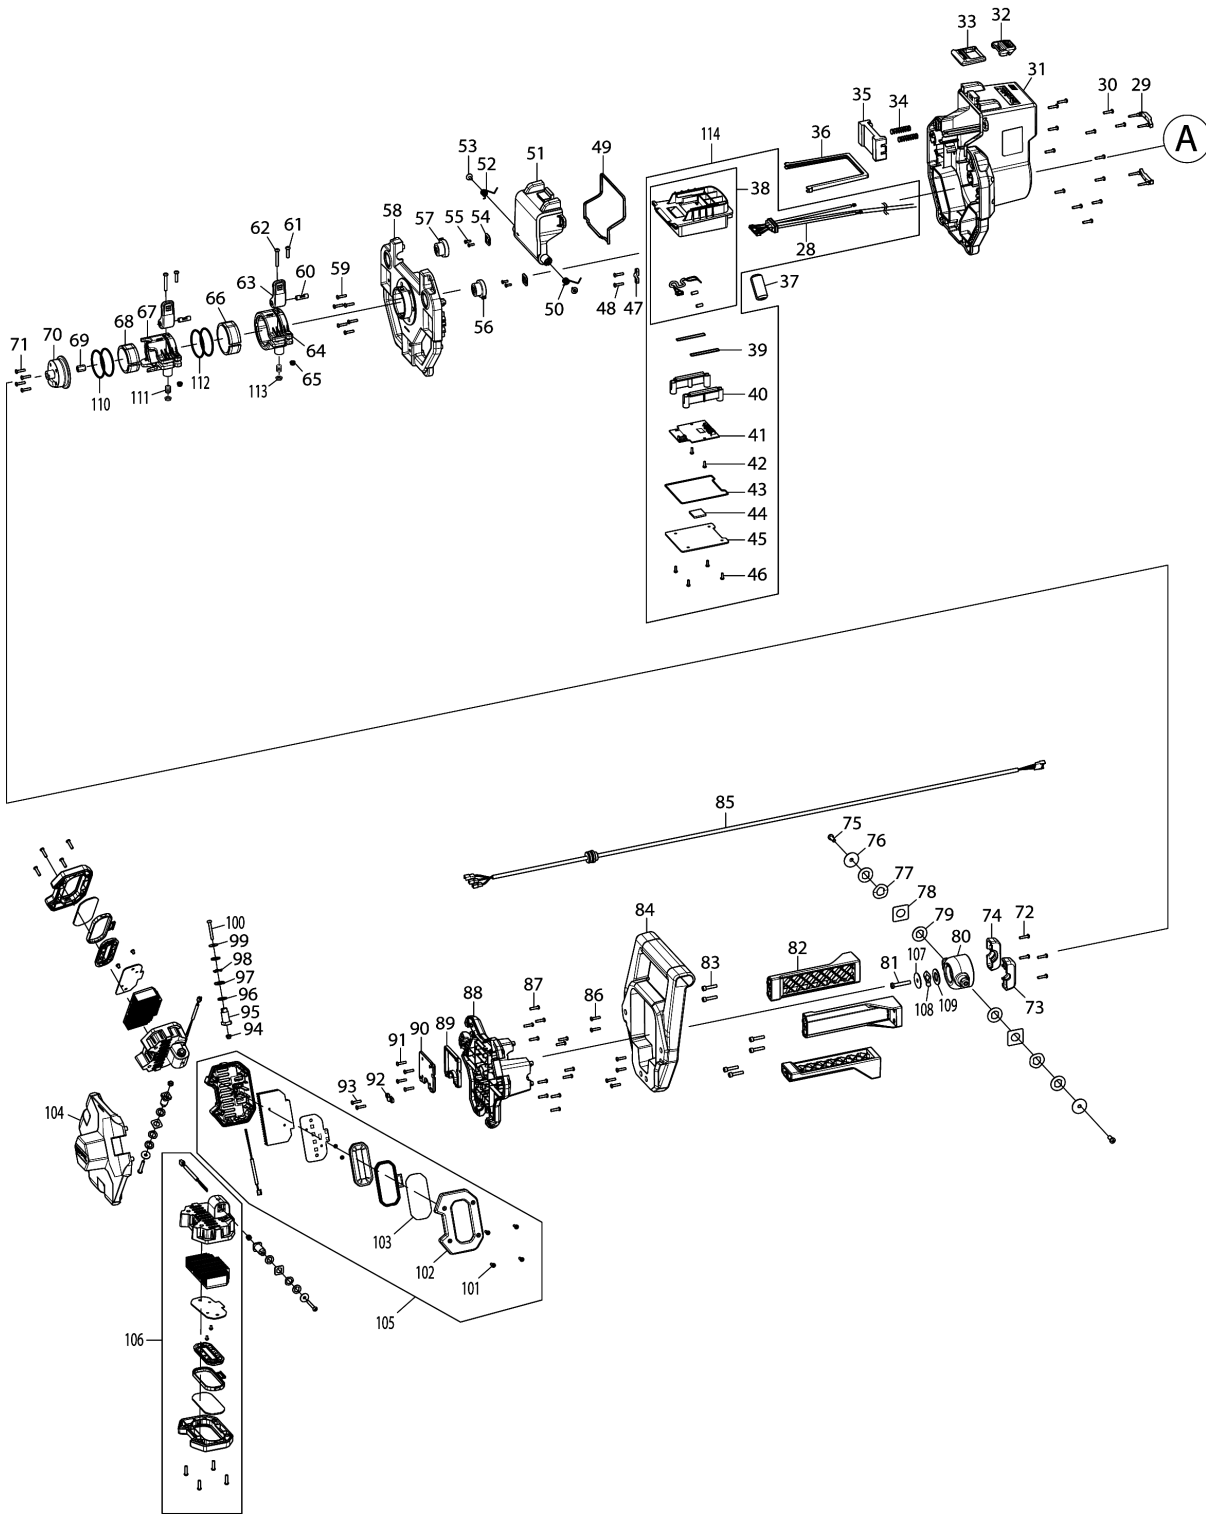

Model No.DML814 CORDLESS WORKLIGHT

Model No.DML814 CORDLESS WORKLIGHT

Model No.DML814 CORDLESS WORKLIGHT

分解圖號	零件編號	品名	交換	數量	New/Old	選擇1	選擇2	註記
001	TD00000015	TAPPING SCREW PB3.5X14		6				
002	TD00000016	REAR BASE		1				
003	TD00000015	TAPPING SCREW PB3.5X14		2				
004	TD00000017	CABLE COVER		1				
005	TD00000015	TAPPING SCREW PB3.5X14		4				
006	TD00000018	CORD CLAMP		1				
007	TD00000019	REAR FOOT L		1				
008	TD00000015	TAPPING SCREW PB3.5X14		6				
009	TD00000020	FRONT BASE		1				
010	TD00000021	SLEEVE R		1				
011	TD00000022	SLEEVE L		1				
012	TD00000023	POLE B		1				
013	TD00000024	POLE SLEEVE		1				
014	TD00000025	POLE A		1				
015	TD00000026	LEG		3				
016	TD00000027	PIN		3				
017	TD00000015	TAPPING SCREW PB3.5X14		3				
018	TD00000028	CHECK BLOCK		3				
019	TD00000029	LINK		3				
020	TD00000109	HANDLE SET		1				
D10		INC. 25						
021	TD00000031	PIN		1				
022	TD00000032	RELEASE BUTTON		1				
023	TD00000033	SPRING		1				
024	TD00000034	LATCH		1				
025	TD00000109	HANDLE SET		1				
D10		INC. 20						
026	TD00000015	TAPPING SCREW PB3.5X14		11				
027	TD00000036	BODY		1				
028	TD00000037	CABLE		1				
029	TD00000038	RUBBER PAD		2				
030	TD00000015	TAPPING SCREW PB3.5X14		13				
031	TD00000039	BATTERY HOUSING		1				
032	TD00000040	LATCH		1				
033	TD00000041	CLIP		1				
034	TD00000042	SPRING		2				
035	TD00000043	PUSH PLATE		1				
036	TD00000044	GASKET		1				
037	TD00000045	MAGNET RING		1				
038	TD00000046	PCBA BOX COMPLETE		1				
039	TD00000047	GASKET		2				
040	TD00000048	DUST COVER		2				