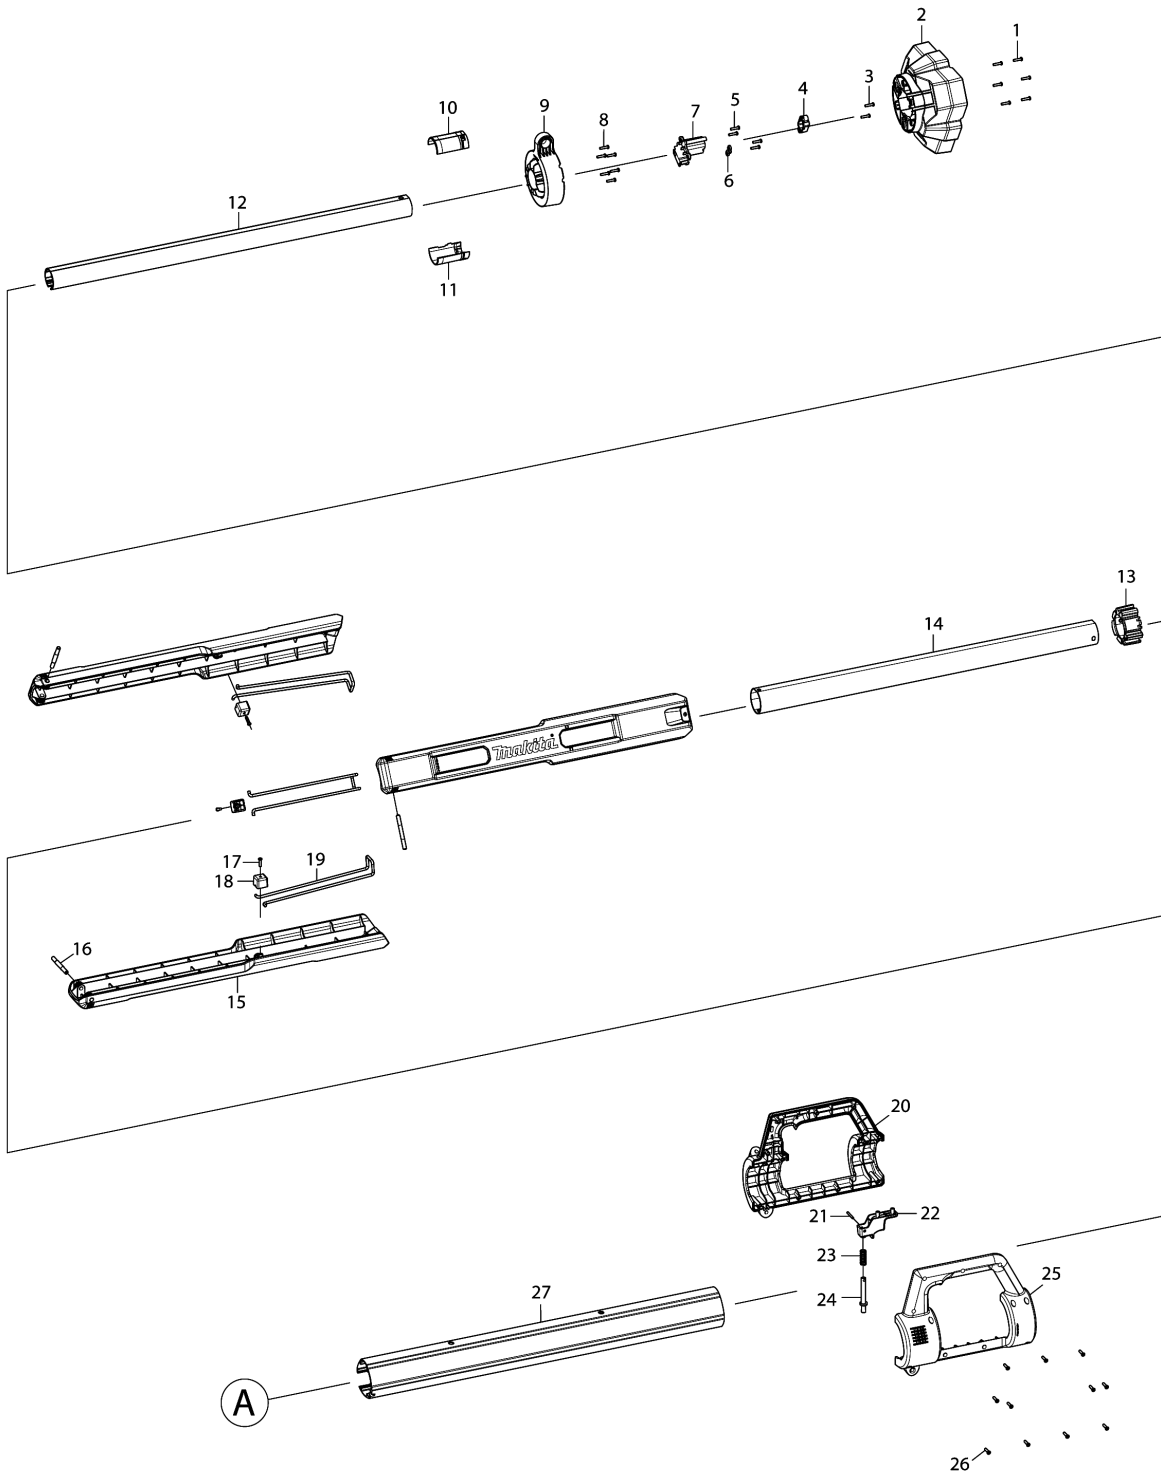

Model No.DML814 CORDLESS WORKLIGHT

Model No.DML814 CORDLESS WORKLIGHT

Model No.DML814 CORDLESS WORKLIGHT

分解圖號	零件編號	品名	交換	數量	New/Old	選擇1	選擇2	註記
001	TD00000015	TAPPING SCREW PB3.5X14		6				
002	TD00000016	REAR BASE		1				
003	TD00000015	TAPPING SCREW PB3.5X14		2				
004	TD00000017	CABLE COVER		1				
005	TD00000015	TAPPING SCREW PB3.5X14		4				
006	TD00000018	CORD CLAMP		1				
007	TD00000019	REAR FOOT L		1				
008	TD00000015	TAPPING SCREW PB3.5X14		6				
009	TD00000020	FRONT BASE		1				
010	TD00000021	SLEEVE R		1				
011	TD00000022	SLEEVE L		1				
012	TD00000023	POLE B		1				
013	TD00000024	POLE SLEEVE		1				
014	TD00000025	POLE A		1				
015	TD00000026	LEG		3				
016	TD00000027	PIN		3				
017	TD00000015	TAPPING SCREW PB3.5X14		3				
018	TD00000028	CHECK BLOCK		3				
019	TD00000029	LINK		3				
020	TD00000109	HANDLE SET		1				
D10		INC. 25						
021	TD00000031	PIN		1				
022	TD00000032	RELEASE BUTTON		1				
023	TD00000033	SPRING		1				
024	TD00000034	LATCH		1				
025	TD00000109	HANDLE SET		1				
D10		INC. 20						
026	TD00000015	TAPPING SCREW PB3.5X14		11				
027	TD00000036	BODY		1				
028	TD00000037	CABLE		1				
029	TD00000038	RUBBER PAD		2				
030	TD00000015	TAPPING SCREW PB3.5X14		13				
031	TD00000039	BATTERY HOUSING		1				
032	TD00000040	LATCH		1				
033	TD00000041	CLIP		1				
034	TD00000042	SPRING		2				
035	TD00000043	PUSH PLATE		1				
036	TD00000044	GASKET		1				
037	TD00000045	MAGNET RING		1				
038	TD00000046	PCBA BOX COMPLETE		1				
039	TD00000047	GASKET		2				
040	TD00000048	DUST COVER		2				