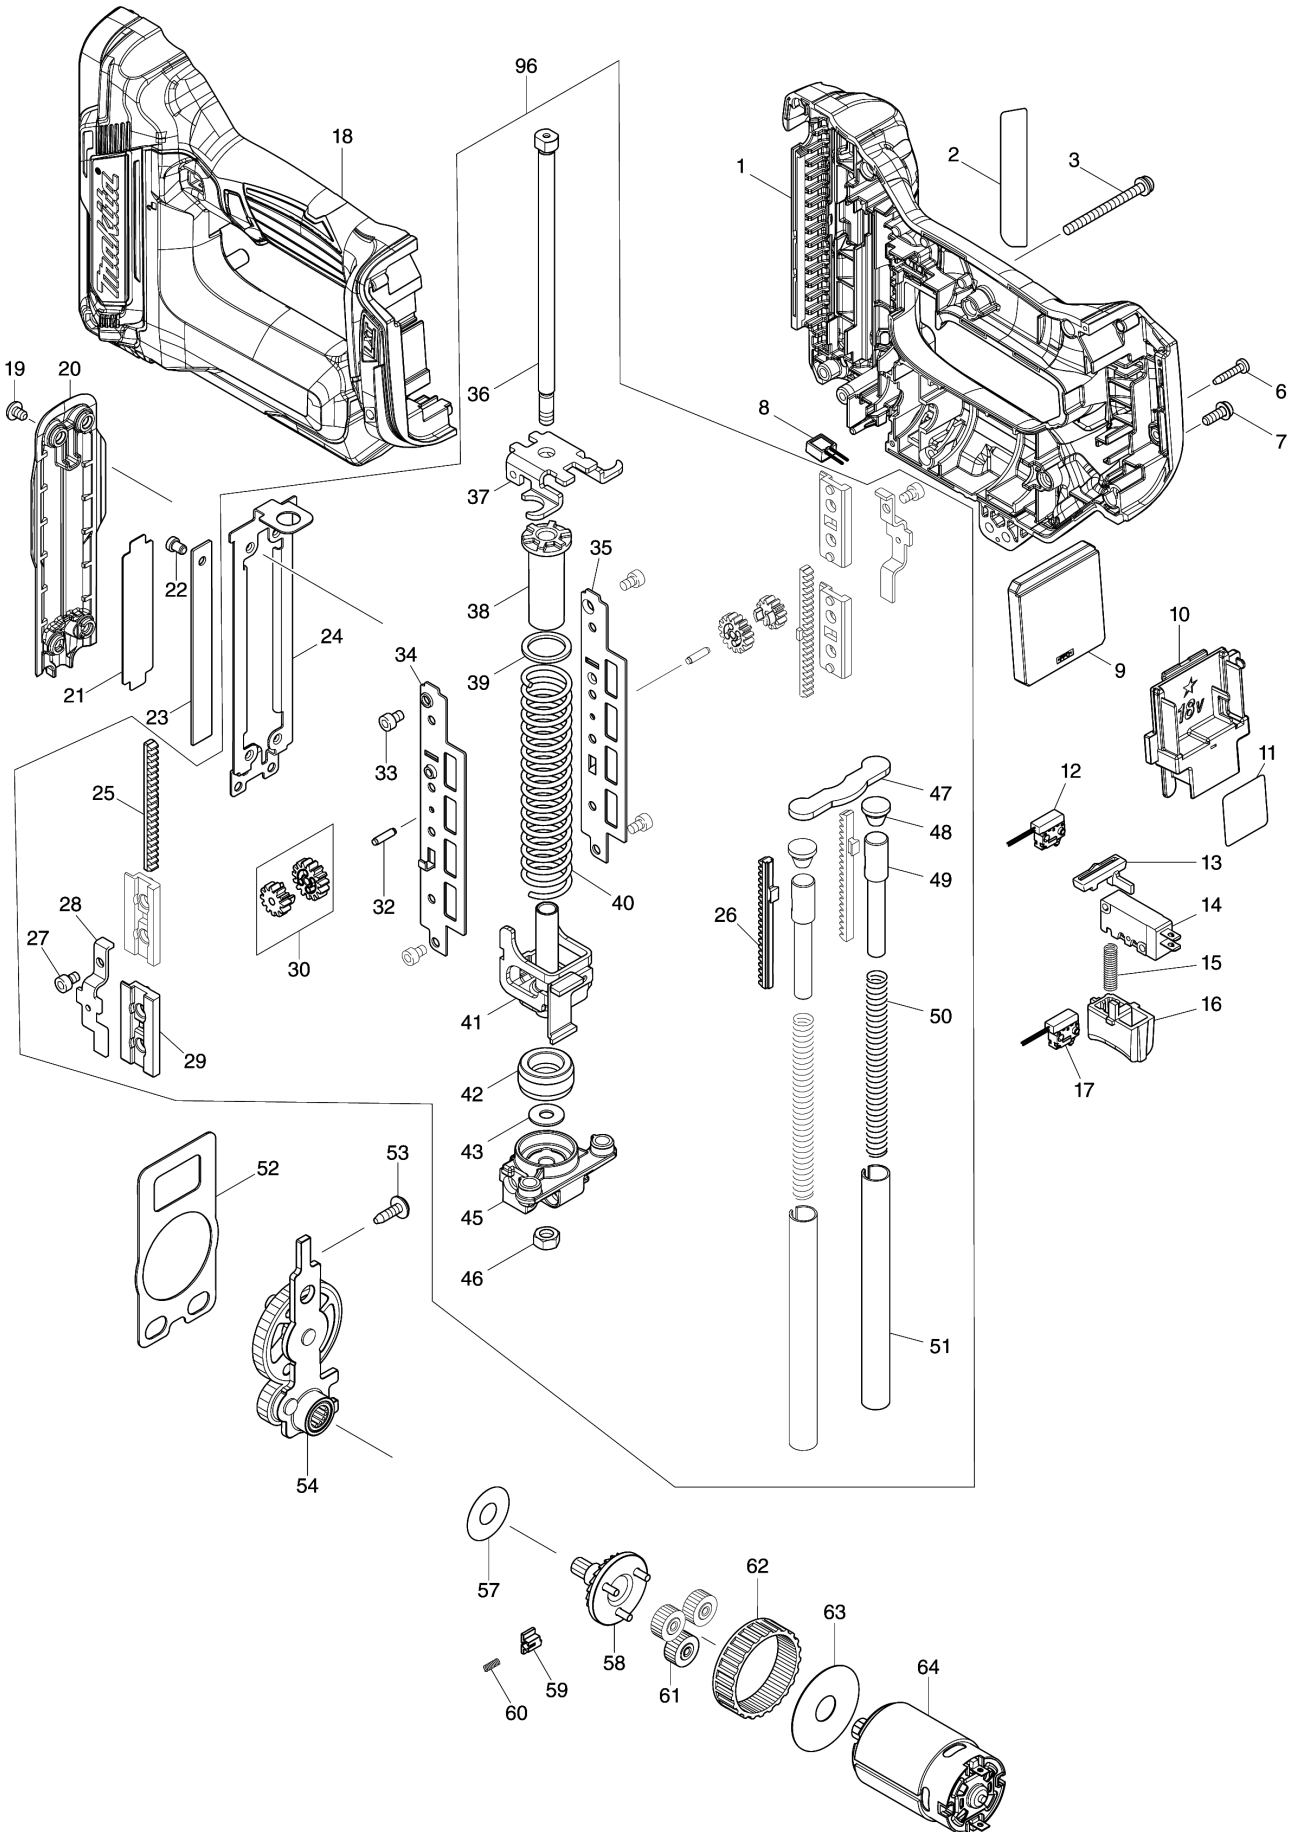

Model No.DST121 CORDLESS STAPLER