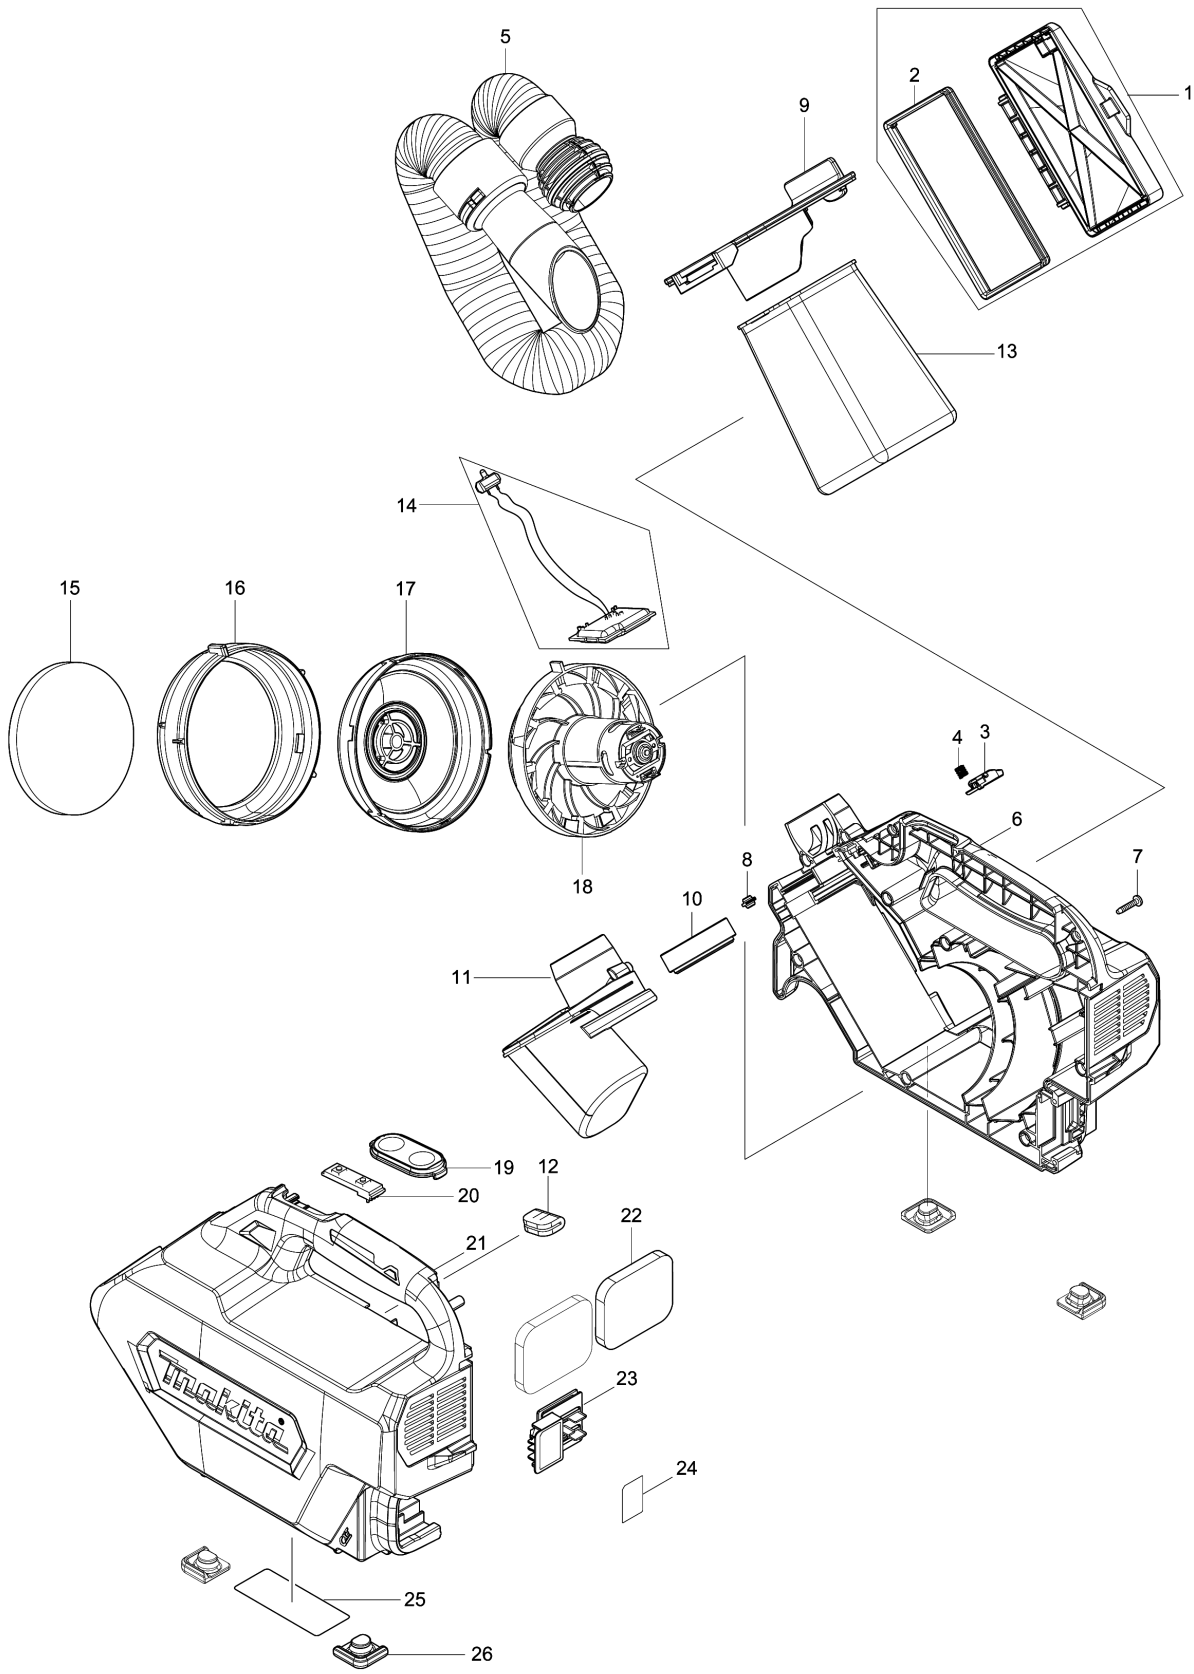

Model No.CL121D CORDLESS CLEANER

Model No.CL121D CORDLESS CLEANER

分解圖號	零件編號	品名	交換	數量	New/Old	選擇1	選擇2	註記
001	136100-1	DUST BOX COVER ASS'Y		1				
D10		INC. 2						
002	422433-3	SEAL		1				
003	459050-6	STOPPER PLATE		1				
004	232485-4	COMPRESSION SPRING 5		1				
005	140H92-6	HOSE COMPLETE		1				
C10	140J50-4	HOSE JOINT COMPLETE		1	*			
C20	459042-5	STRAIGHT PIPE		1				
C30	459043-3	SLEEVE		1	*			
C40	459044-1	STOPPER		1				
006	183L86-2	HOUSING SET		1				
D10		INC. 1,3,4,12,21,26						
007	266429-2	TAPPING SCREW 3X16		10				
008	450522-4	LENS		1				
009	143677-9	VALVE STAY COMPLETE		1				
010	422434-1	PACKING		1				
011	459048-3	HOSE JOINT HOLDER		1				
012	424246-8	SPONGE SHEET		1				
013	166084-9	DUST BAG		1				
014	632N33-7	CONTROLLER UNIT		1				
015	422440-6	SPONGE SHEET 90		1				
016	422421-0	RUBBER RING		1				
017	459035-2	FAN COVER		1				
018	127237-5	MOTOR ASSEMBLY		1				
019	144096-2	SWITCH PLATE COMPLETE		1				
C10	810P35-7	SWITCH LABEL		1				
020	631973-2	SWITCH UNIT		1				
021	183L86-2	HOUSING SET		1				
D10		INC. 1,3,4,6,12,26						
022	422439-1	SPONGE SHEET 47-57		2				
023	644813-5	TERMINAL		1				
024	855M51-4	CL121D SERIAL NO. LABEL		1				
025	855M45-9	CL121D NAME PLATE		1				
026	422435-9	FOOT		4				
A01	140H94-2	SOFT BRUSH 360 COMPLETE		1				
A02	140H95-0	SEAT NOZZLE 120 COMPLETE		1				
A03	140J64-3	BLOWER NOZZLE COMPLETE		1				
A04	162544-9	SHOULDER BELT		1				

Model No.CL121D CORDLESS CLEANER

分解圖號	零件編號	品名	交換	數量	New/Old	選擇1	選擇2	註記
A05	194566-1	PAPER FILTER SET (5PCS/SET)		1				
A06	422437-5	RUBBER NOZZLE 330		1				
A07	459056-4	MAT NOZZLE 120		1				
A08B	832188-6	TOOL BAG		1				
A12B	456128-6	BATTERY COVER		1				
A13B	***DC10SB	DC10SB BATTERY CHARGER		1				
D10		COMPO-PARTS						
A14B	197399-3	BATTERY BL1021B SET		1				

Please order the parts with part number.

Print Date 2019/7/26