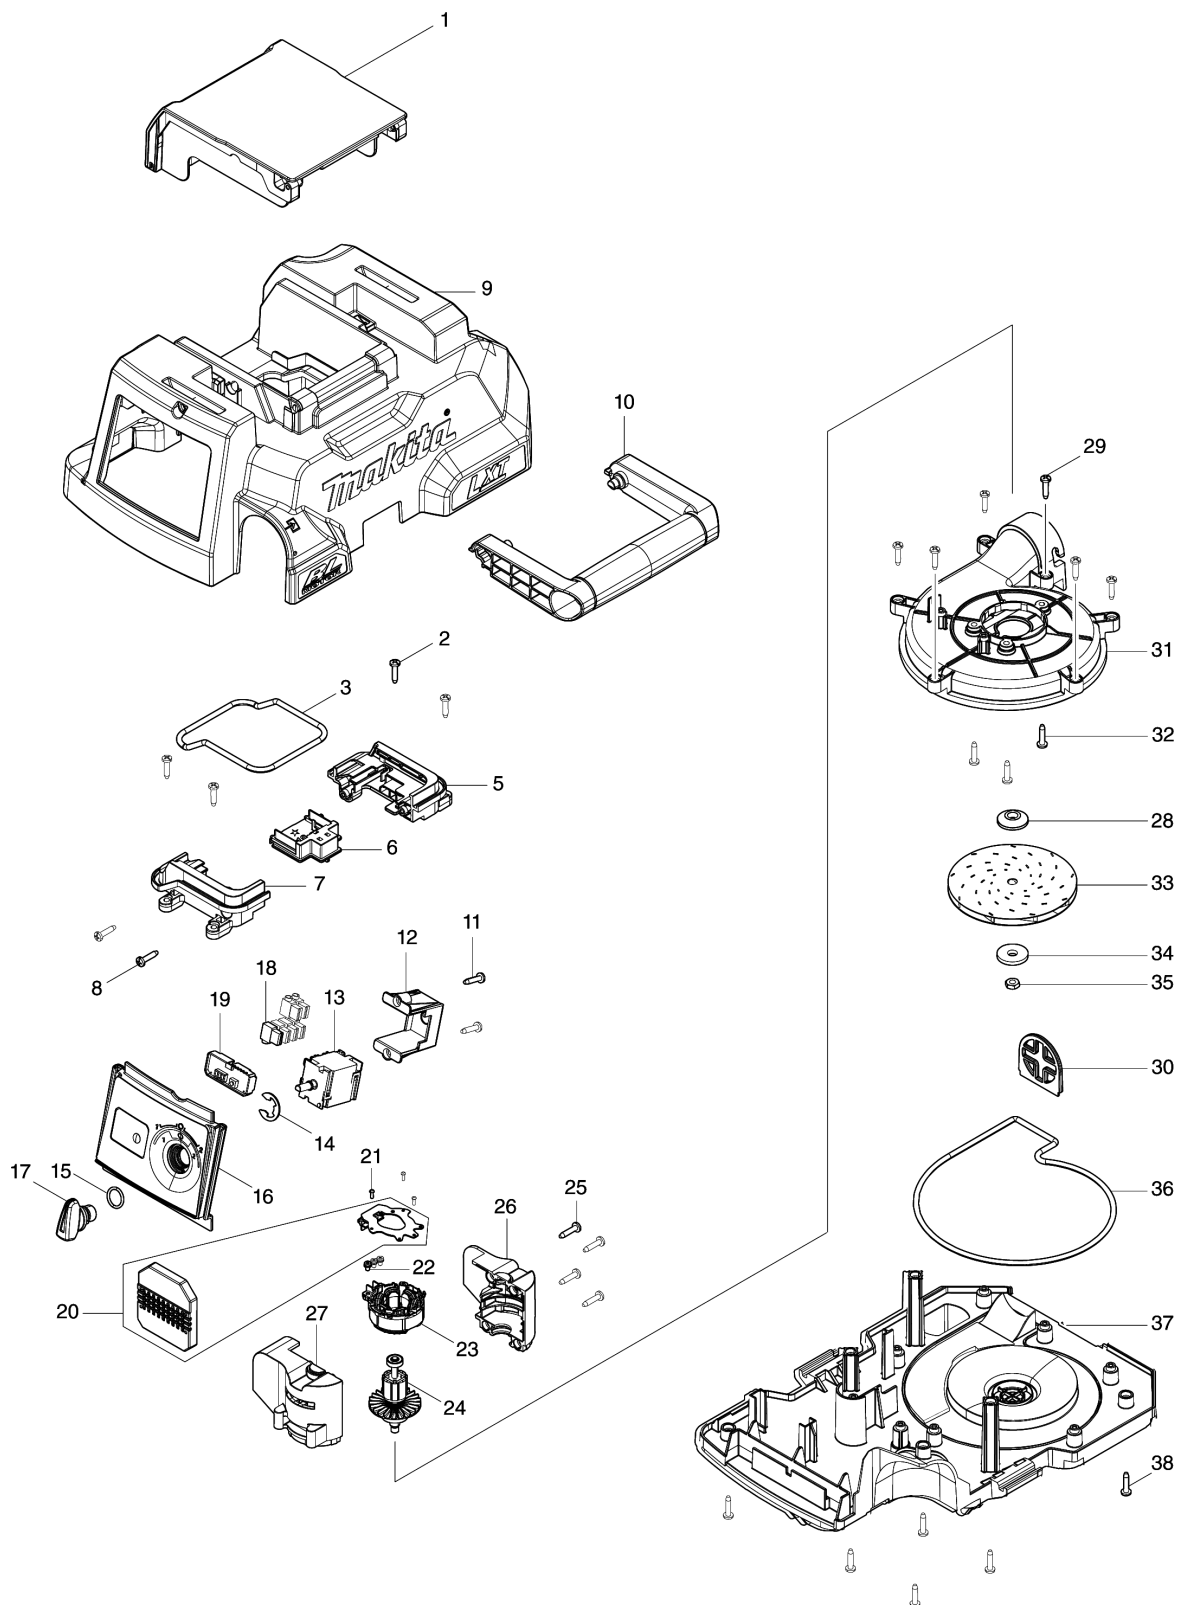

Model No.DVC750L DC PORTABLE VACUUM CLEANER