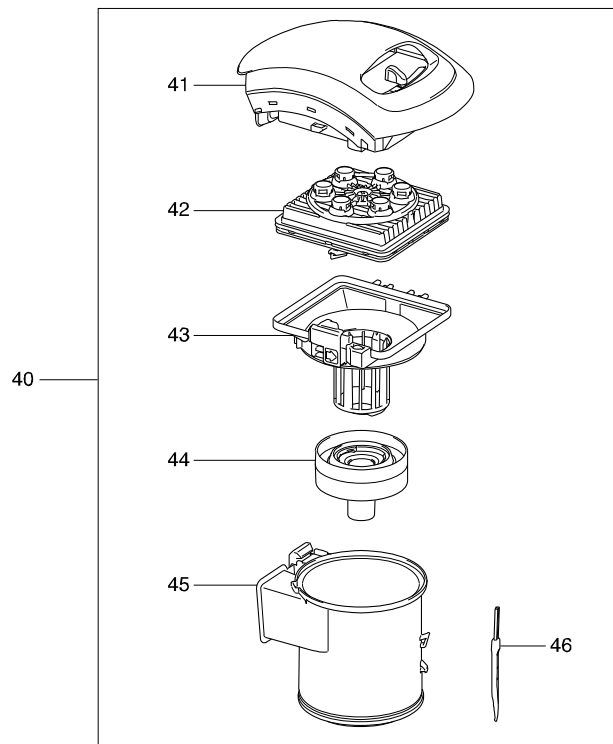

型號 DCL500 CORDLESS CYCLONE CLEANER

型號 DCL500 CORDLESS CYCLONE CLEANER

型號 DCL500 CORDLESS CYCLONE CLEANER

型號 DCL500 CORDLESS CYCLONE CLEANER

分解圖號	零件編號	品名	交換	數量	N/O	選擇1	選擇2	註記
001	SH00000011	BODY DECORATION L		1				
002	SH00000021	SCREW M4X12 BLACK		1				
003	SH00000020	SCREW M4X16 SILVER		2				
004	SH00000019	SCREW M4X12 SILVER		2				
005	SH00000009	WHEEL COVER L		1				
006	SH00000006	UPPER BODY L		1				
007	SH00000002	WHEEL BASE		1				
008	SH00000003	WHEEL GIDE		1				
009	SH00000019	SCREW M4X12 SILVER		4				
010	SH00000051	FERRITE		1				
011	SH00000015	DUCT COVER ASSY		1				
012	SH00000019	SCREW M4X12 SILVER		3				
013	SH00000001	ELECTRONIC DEVICE		1	*			
013-1	SH00000061	ELECTRONIC DEVICE	<	1				
014	SH00000005	LOWER BODY 2ND ASSY		1				
D10		15,16						
015	SH00000057	ROLLER D		1				
016	SH00000047	ROLLER SHAFT D		1				
017	SH00000003	WHEEL GIDE		1				
018	SH00000002	WHEEL BASE		1				
019	SH00000007	UPPER BODY R		1				
020	SH00000010	WHEEL COVER R		1				
021	SH00000020	SCREW M4X16 SILVER		2				
022	SH00000019	SCREW M4X12 SILVER		2				
023	SH00000021	SCREW M4X12 BLACK		1				
024	SH00000012	BODY DECORATION R		1				
025	SH00000016	EXHAUST COVER ASSY		1				
D10		26-29						
026	SH00000048	FREE FRAME ASSY		1				
027	SH00000049	WASHER		1				
028	SH00000050	SPECIAL TAP.SCREW		1	*			
028-1	SH00000019	SCREW M4X12 SILVER	O	1				
029	SH00000021	SCREW M4X12 BLACK		2				
030	SH00000019	SCREW M4X12 SILVER		4				
031	SH00000018	BATTERY HOLDER		1				
032	643899-6	TERMINAL		1				
033	SH00000004	SEAL TAPE		1				
034	SH00000017	MK100 LED CIRCUIT ASS		1				
035	SH00000014	LED PANEL ASSY		1	*			
035-1	SH00000259	LED PANEL ASSY	O	1				
036	SH00000019	SCREW M4X12 SILVER		1				
037	SH00000008	BODY INNNER		1				
038	SH00000021	SCREW M4X12 BLACK		3				
039	SH00000022	SCREW M4X16 BLACK		1				
040	SH00000024	DUST CUP ASSY		1	*			
040-1	SH00000024	DUST CUP ASSY	O	1				
D10		INC. 40-46						
041	SH00000026	CUP COVER ASY		1				