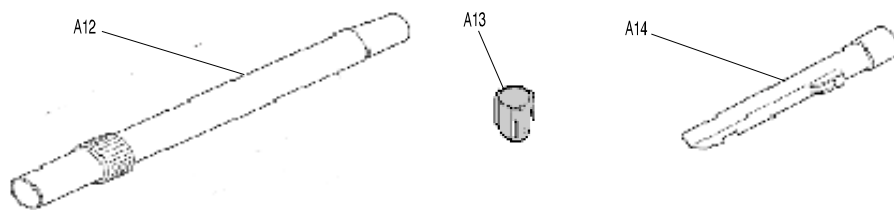

型號 DCL500 CORDLESS CYCLONE CLEANER

型號 DCL500 CORDLESS CYCLONE CLEANER

型號 DCL500 CORDLESS CYCLONE CLEANER

型號 DCL500 CORDLESS CYCLONE CLEANER

分解圖號	零件編號	品名	交換	數量	N/O	選擇1	選擇2	註記
001	SH00000011	BODY DECORATION L		1				
002	SH00000021	SCREW M4X12 BLACK		1				
003	SH00000020	SCREW M4X16 SILVER		2				
004	SH00000019	SCREW M4X12 SILVER		2				
005	SH00000009	WHEEL COVER L		1				
006	SH00000006	UPPER BODY L		1				
007	SH00000002	WHEEL BASE		1				
008	SH00000003	WHEEL GIDE		1				
009	SH00000019	SCREW M4X12 SILVER		4				
010	SH00000051	FERRITE		1				
011	SH00000015	DUCT COVER ASSY		1				
012	SH00000019	SCREW M4X12 SILVER		3				
013	SH00000001	ELECTRONIC DEVICE		1	*			
013-1	SH00000061	ELECTRONIC DEVICE	<	1				
014	SH00000005	LOWER BODY 2ND ASSY		1				
D10		15,16						
015	SH00000057	ROLLER D		1				
016	SH00000047	ROLLER SHAFT D		1				
017	SH00000003	WHEEL GIDE		1				
018	SH00000002	WHEEL BASE		1				
019	SH00000007	UPPER BODY R		1				
020	SH00000010	WHEEL COVER R		1				
021	SH00000020	SCREW M4X16 SILVER		2				
022	SH00000019	SCREW M4X12 SILVER		2				
023	SH00000021	SCREW M4X12 BLACK		1				
024	SH00000012	BODY DECORATION R		1				
025	SH00000016	EXHAUST COVER ASSY		1				
D10		26-29						
026	SH00000048	FREE FRAME ASSY		1				
027	SH00000049	WASHER		1				
028	SH00000050	SPECIAL TAP.SCREW		1	*			
028-1	SH00000019	SCREW M4X12 SILVER	O	1				
029	SH00000021	SCREW M4X12 BLACK		2				
030	SH00000019	SCREW M4X12 SILVER		4				
031	SH00000018	BATTERY HOLDER		1				
032	643899-6	TERMINAL		1				
033	SH00000004	SEAL TAPE		1				
034	SH00000017	MK100 LED CIRCUIT ASS		1				
035	SH00000014	LED PANEL ASSY		1	*			
035-1	SH00000259	LED PANEL ASSY	O	1				
036	SH00000019	SCREW M4X12 SILVER		1				
037	SH00000008	BODY INNNER		1				
038	SH00000021	SCREW M4X12 BLACK		3				
039	SH00000022	SCREW M4X16 BLACK		1				
040	SH00000024	DUST CUP ASSY		1	*			
040-1	SH00000024	DUST CUP ASSY	O	1				
D10		INC. 40-46						
041	SH00000026	CUP COVER ASY		1				