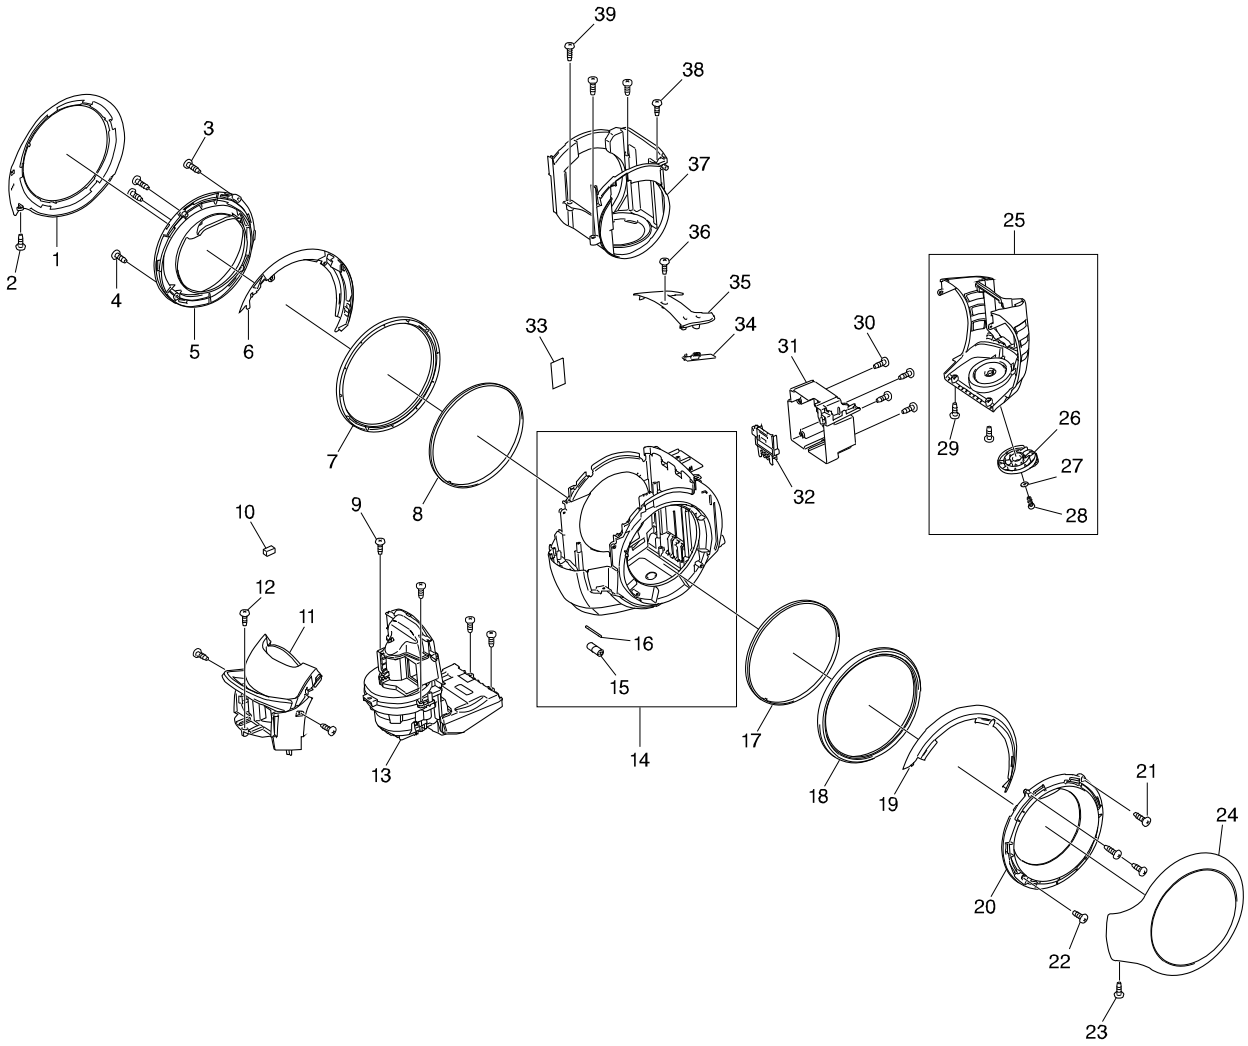

型號 DCL500 CORDLESS CYCLONE CLEANER

型號 DCL500 CORDLESS CYCLONE CLEANER

型號 DCL500 CORDLESS CYCLONE CLEANER

型號 DCL500 CORDLESS CYCLONE CLEANER

分解圖號	零件編號	品名	交換	數量	N/O	選擇1	選擇2	註記
001	SH00000011	BODY DECORATION L		1				
002	SH00000021	SCREW M4X12 BLACK		1				
003	SH00000020	SCREW M4X16 SILVER		2				
004	SH00000019	SCREW M4X12 SILVER		2				
005	SH00000009	WHEEL COVER L		1				
006	SH00000006	UPPER BODY L		1				
007	SH00000002	WHEEL BASE		1				
008	SH00000003	WHEEL GIDE		1				
009	SH00000019	SCREW M4X12 SILVER		4				
010	SH00000051	FERRITE		1				
011	SH00000015	DUCT COVER ASSY		1				
012	SH00000019	SCREW M4X12 SILVER		3				
013	SH00000001	ELECTRONIC DEVICE		1	*			
013-1	SH00000061	ELECTRONIC DEVICE	<	1				
014	SH00000005	LOWER BODY 2ND ASSY		1				
D10		15,16						
015	SH00000057	ROLLER D		1				
016	SH00000047	ROLLER SHAFT D		1				
017	SH00000003	WHEEL GIDE		1				
018	SH00000002	WHEEL BASE		1				
019	SH00000007	UPPER BODY R		1				
020	SH00000010	WHEEL COVER R		1				
021	SH00000020	SCREW M4X16 SILVER		2				
022	SH00000019	SCREW M4X12 SILVER		2				
023	SH00000021	SCREW M4X12 BLACK		1				
024	SH00000012	BODY DECORATION R		1				
025	SH00000016	EXHAUST COVER ASSY		1				
D10		26-29						
026	SH00000048	FREE FRAME ASSY		1				
027	SH00000049	WASHER		1				
028	SH00000050	SPECIAL TAP.SCREW		1	*			
028-1	SH00000019	SCREW M4X12 SILVER	O	1				
029	SH00000021	SCREW M4X12 BLACK		2				
030	SH00000019	SCREW M4X12 SILVER		4				
031	SH00000018	BATTERY HOLDER		1				
032	643899-6	TERMINAL		1				
033	SH00000004	SEAL TAPE		1				
034	SH00000017	MK100 LED CIRCUIT ASS		1				
035	SH00000014	LED PANEL ASSY		1	*			
035-1	SH00000259	LED PANEL ASSY	O	1				
036	SH00000019	SCREW M4X12 SILVER		1				
037	SH00000008	BODY INNNER		1				
038	SH00000021	SCREW M4X12 BLACK		3				
039	SH00000022	SCREW M4X16 BLACK		1				
040	SH00000024	DUST CUP ASSY		1	*			
040-1	SH00000024	DUST CUP ASSY	O	1				
D10		INC. 40-46						
041	SH00000026	CUP COVER ASY		1				