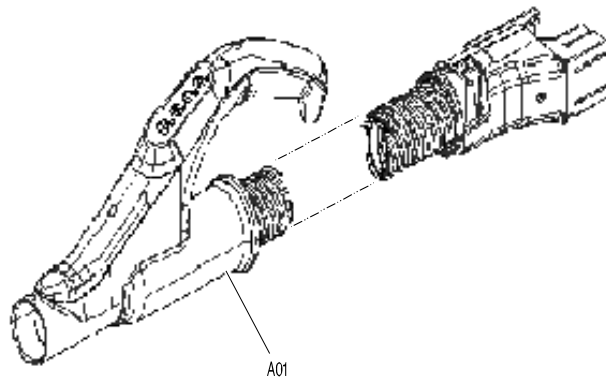

型號 DCL500 CORDLESS CYCLONE CLEANER

型號 DCL500 CORDLESS CYCLONE CLEANER

型號 DCL500 CORDLESS CYCLONE CLEANER

型號 DCL500 CORDLESS CYCLONE CLEANER

分解圖號	零件編號	品名	交換	數量	N/O	選擇1	選擇2	註記
001	SH00000011	BODY DECORATION L		1				
002	SH00000021	SCREW M4X12 BLACK		1				
003	SH00000020	SCREW M4X16 SILVER		2				
004	SH00000019	SCREW M4X12 SILVER		2				
005	SH00000009	WHEEL COVER L		1				
006	SH00000006	UPPER BODY L		1				
007	SH00000002	WHEEL BASE		1				
008	SH00000003	WHEEL GIDE		1				
009	SH00000019	SCREW M4X12 SILVER		4				
010	SH00000051	FERRITE		1				
011	SH00000015	DUCT COVER ASSY		1				
012	SH00000019	SCREW M4X12 SILVER		3				
013	SH00000001	ELECTRONIC DEVICE		1	*			
013-1	SH00000061	ELECTRONIC DEVICE	<	1				
014	SH00000005	LOWER BODY 2ND ASSY		1				
D10		15,16						
015	SH00000057	ROLLER D		1				
016	SH00000047	ROLLER SHAFT D		1				
017	SH00000003	WHEEL GIDE		1				
018	SH00000002	WHEEL BASE		1				
019	SH00000007	UPPER BODY R		1				
020	SH00000010	WHEEL COVER R		1				
021	SH00000020	SCREW M4X16 SILVER		2				
022	SH00000019	SCREW M4X12 SILVER		2				
023	SH00000021	SCREW M4X12 BLACK		1				
024	SH00000012	BODY DECORATION R		1				
025	SH00000016	EXHAUST COVER ASSY		1				
D10		26-29						
026	SH00000048	FREE FRAME ASSY		1				
027	SH00000049	WASHER		1				
028	SH00000050	SPECIAL TAP.SCREW		1	*			
028-1	SH00000019	SCREW M4X12 SILVER	O	1				
029	SH00000021	SCREW M4X12 BLACK		2				
030	SH00000019	SCREW M4X12 SILVER		4				
031	SH00000018	BATTERY HOLDER		1				
032	643899-6	TERMINAL		1				
033	SH00000004	SEAL TAPE		1				
034	SH00000017	MK100 LED CIRCUIT ASS		1				
035	SH00000014	LED PANEL ASSY		1	*			
035-1	SH00000259	LED PANEL ASSY	O	1				
036	SH00000019	SCREW M4X12 SILVER		1				
037	SH00000008	BODY INNNER		1				
038	SH00000021	SCREW M4X12 BLACK		3				
039	SH00000022	SCREW M4X16 BLACK		1				
040	SH00000024	DUST CUP ASSY		1	*			
040-1	SH00000024	DUST CUP ASSY	O	1				
D10		INC. 40-46						
041	SH00000026	CUP COVER ASY		1				