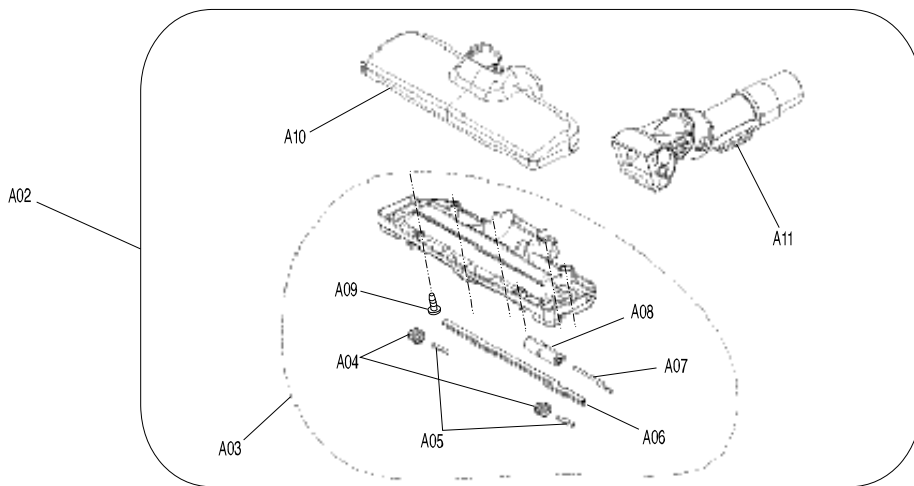

型號 DCL500 CORDLESS CYCLONE CLEANER

型號 DCL500 CORDLESS CYCLONE CLEANER

型號 DCL500 CORDLESS CYCLONE CLEANER

型號 DCL500 CORDLESS CYCLONE CLEANER

分解圖號	零件編號	品名	交換	數量	N/O	選擇1	選擇2	註記
001	SH00000011	BODY DECORATION L		1				
002	SH00000021	SCREW M4X12 BLACK		1				
003	SH00000020	SCREW M4X16 SILVER		2				
004	SH00000019	SCREW M4X12 SILVER		2				
005	SH00000009	WHEEL COVER L		1				
006	SH00000006	UPPER BODY L		1				
007	SH00000002	WHEEL BASE		1				
008	SH00000003	WHEEL GIDE		1				
009	SH00000019	SCREW M4X12 SILVER		4				
010	SH00000051	FERRITE		1				
011	SH00000015	DUCT COVER ASSY		1				
012	SH00000019	SCREW M4X12 SILVER		3				
013	SH00000001	ELECTRONIC DEVICE		1	*			
013-1	SH00000061	ELECTRONIC DEVICE	<	1				
014	SH00000005	LOWER BODY 2ND ASSY		1				
D10		15,16						
015	SH00000057	ROLLER D		1				
016	SH00000047	ROLLER SHAFT D		1				
017	SH00000003	WHEEL GIDE		1				
018	SH00000002	WHEEL BASE		1				
019	SH00000007	UPPER BODY R		1				
020	SH00000010	WHEEL COVER R		1				
021	SH00000020	SCREW M4X16 SILVER		2				
022	SH00000019	SCREW M4X12 SILVER		2				
023	SH00000021	SCREW M4X12 BLACK		1				
024	SH00000012	BODY DECORATION R		1				
025	SH00000016	EXHAUST COVER ASSY		1				
D10		26-29						
026	SH00000048	FREE FRAME ASSY		1				
027	SH00000049	WASHER		1				
028	SH00000050	SPECIAL TAP.SCREW		1	*			
028-1	SH00000019	SCREW M4X12 SILVER	O	1				
029	SH00000021	SCREW M4X12 BLACK		2				
030	SH00000019	SCREW M4X12 SILVER		4				
031	SH00000018	BATTERY HOLDER		1				
032	643899-6	TERMINAL		1				
033	SH00000004	SEAL TAPE		1				
034	SH00000017	MK100 LED CIRCUIT ASS		1				
035	SH00000014	LED PANEL ASSY		1	*			
035-1	SH00000259	LED PANEL ASSY	O	1				
036	SH00000019	SCREW M4X12 SILVER		1				
037	SH00000008	BODY INNNER		1				
038	SH00000021	SCREW M4X12 BLACK		3				
039	SH00000022	SCREW M4X16 BLACK		1				
040	SH00000024	DUST CUP ASSY		1	*			
040-1	SH00000024	DUST CUP ASSY	O	1				
D10		INC. 40-46						
041	SH00000026	CUP COVER ASY		1				