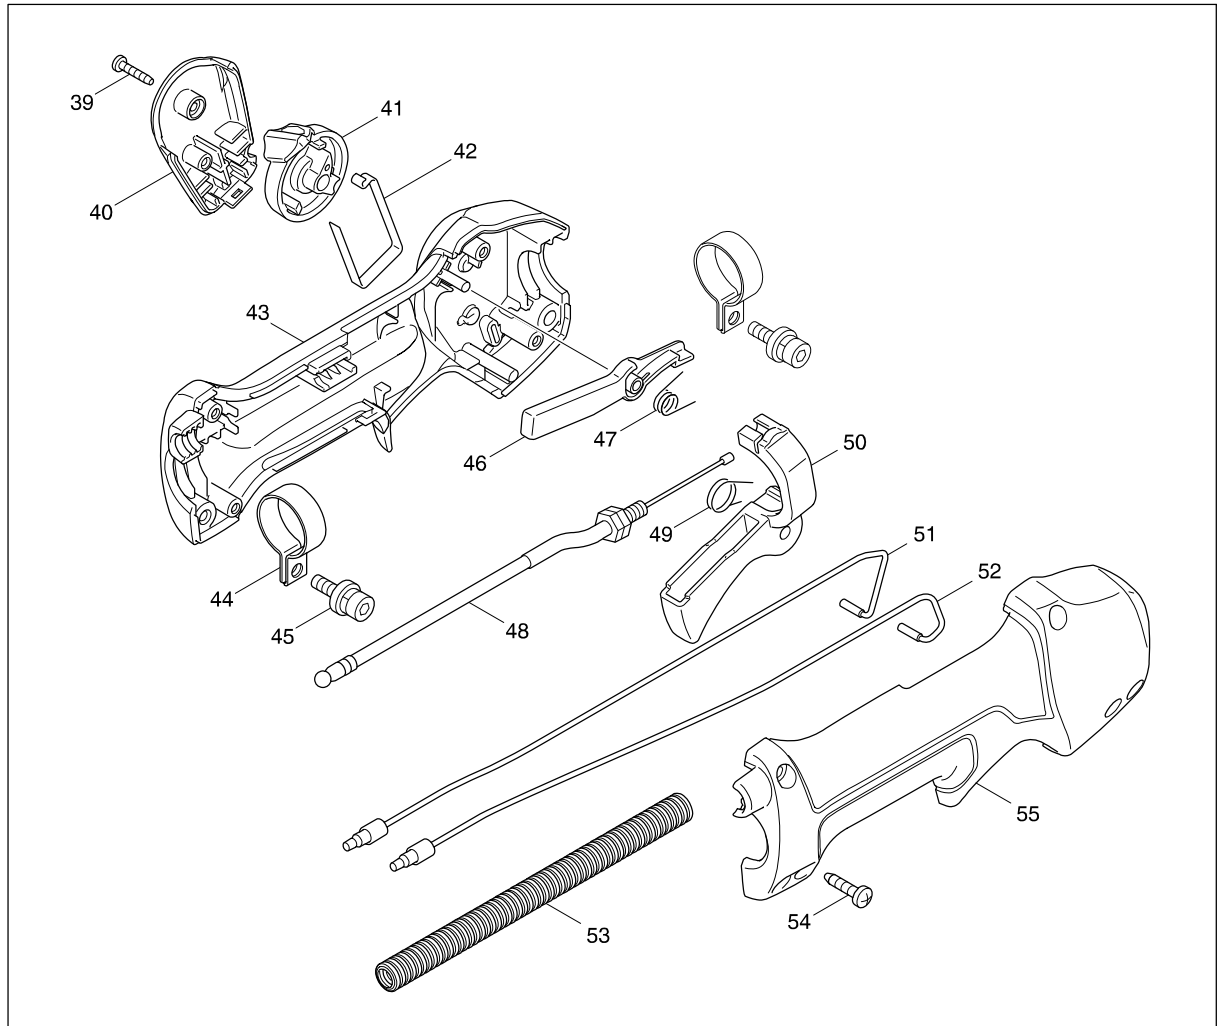

型號 EY2650H TELESCOPIC PETROL POLE SAW

38