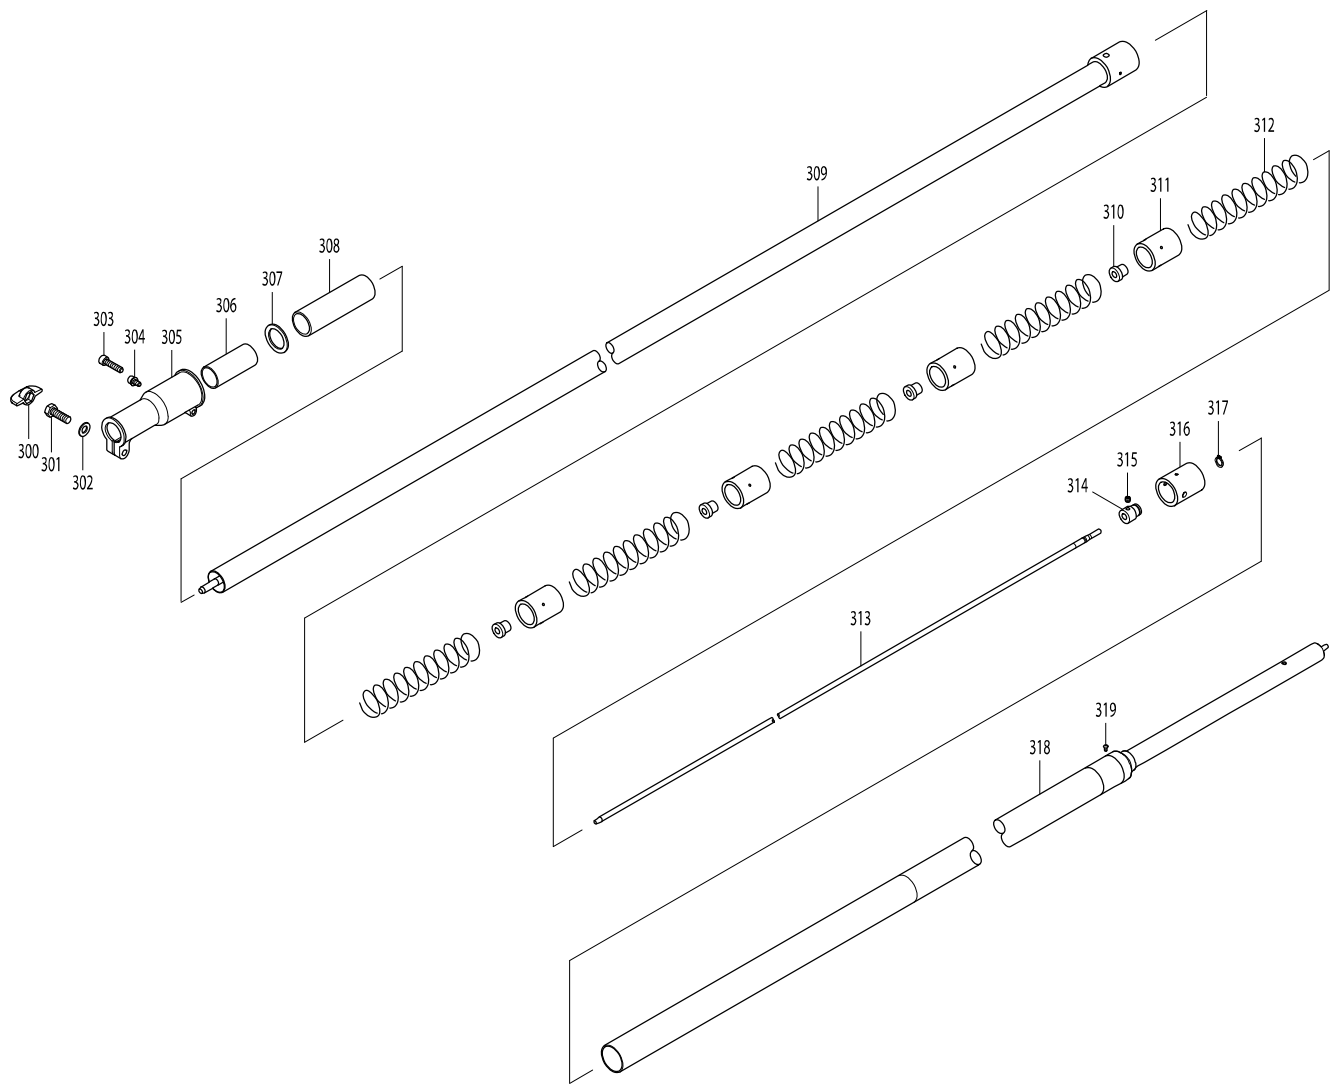

型號 EY2650H TELESCOPIC PETROL POLE SAW

型號 EY2650H TELESCOPIC PETROL POLE SAW

分解圖號	零件編號	品名	交換	數量	N/O	選擇1	選擇2	註記
001	XTM0000001	GEAR CASE A		1				
002	XTM0000002	BALL BEARING 608		1				
003	XTM0000003	GEAR SHAFT		1	*			
003-1	XTM0000024	GEAR SHAFT	<	1				
004	XTM0000004	BEVEL GEAR SET		1				
005	XTM0000005	WORM WHEEL		1				
007	XTM0000006	BALL BEARING 609		1				
008	XTM0000007	BALL BEARING 609Z		1				
009	961005-4	RETAINING RING S-9		1				
010	962103-7	RETAINING RING R-24		1				
011	XTM0000008	OIL PUMP		1	*			
011-1	XTM0000025	OIL PUMP	<	1				
012	XTM0000009	SEAL		1				
013	911111-5	PAN HEAD SCREW M4X10		2				
014	XTM0000010	OIL PIPE ASS'Y		1				
016	922242-5	HEX. SOCKET HEAD BOLT M5X25		1				
017	922207-7	HEX. SOCKET HEAD BOLT M5X10		1				
018	XTM0000011	HB BOLT 6X8		1				
019	XTM0000012	GEAR CASE B		1	*			
019-1	XTM0000026	GEAR CASE B	<	1	*			
019-2	XTM0000027	GEAR CASE B	<	1				
020	XTM0000013	BALL BEARING 6001DDW		1				
021	XTM0000014	SPROCKET		1				
022	XTM0000015	SPEOCKET WASHER		1				
023	XTM0000016	H.S. BOTTON HEAD SCREW M6X15		1				
024	922352-8	HEX. SOCKET HEAD BOLT M6X30		1				
025	XTM0000017	ADJUSTER SCREW M4X25		1				
026	XTM0000018	ADJUSTER		1				
027	922212-4	HEX. SOCKET HEAD BOLT M5X12		4				
028	XTM0000019	OIL TANK ASS'Y		1				
030	XTM0000020	TANK CAP ASS'Y		1				
031	XTM0000021	H.S.H.BOLT M5X12SW		2				
032	XTM0000022	CHAIN COVER		1				
033	XTM0000023	FLANGE NUT M6		1				
034	142615-8	POLE SAW HEAD COMPLETE		1	*			
C10	803K89-1	INDICATION LABEL		1	*			
D10		INC. 1-5,7-14,16-28,30-33			*			
034-1	143197-3	POLE SAW HEAD COMPLETE	<	1				
C10	803K89-1	INDICATION LABEL		1				
D10		INC. 1-5,7-14,16-28,30-33						
037	819312-8	MAKITA LOGO LABEL		1				
038	126488-7	CONTROL LEVER ASSEMBLY		1				
D10		INC. 39-55						
039	266130-9	TAPPING SCREW BIND PT 3X16		1				
040	451595-0	SWITCH COVER		1				
041	451594-2	SWITCH LEVER		1				
042	232251-9	LEAF SPRING		1				
043	188832-6	LEVER CASE SET		1