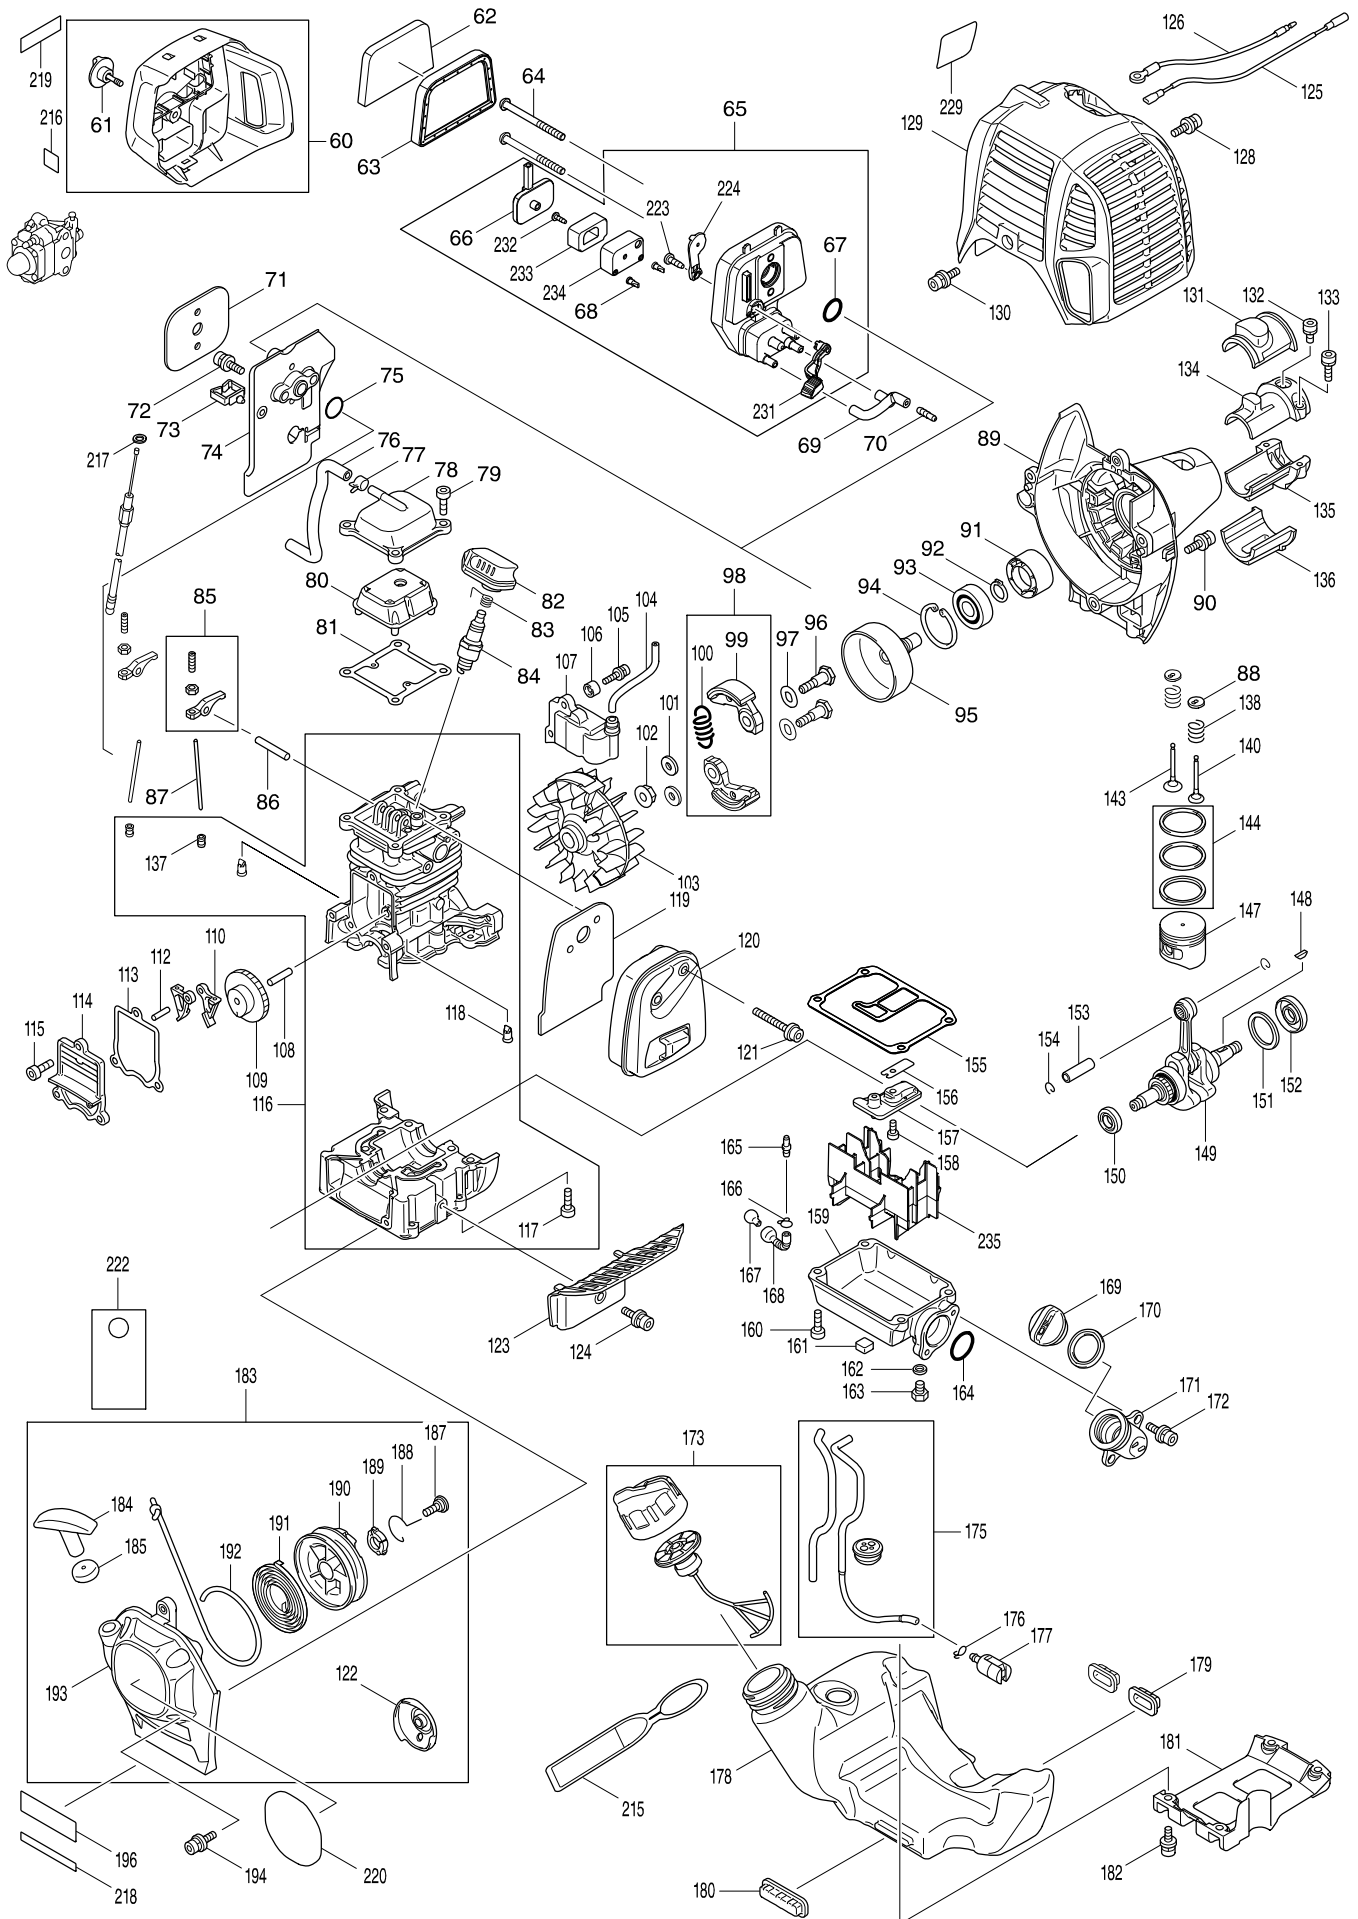

型號 EY2650H TELESCOPIC PETROL POLE SAW