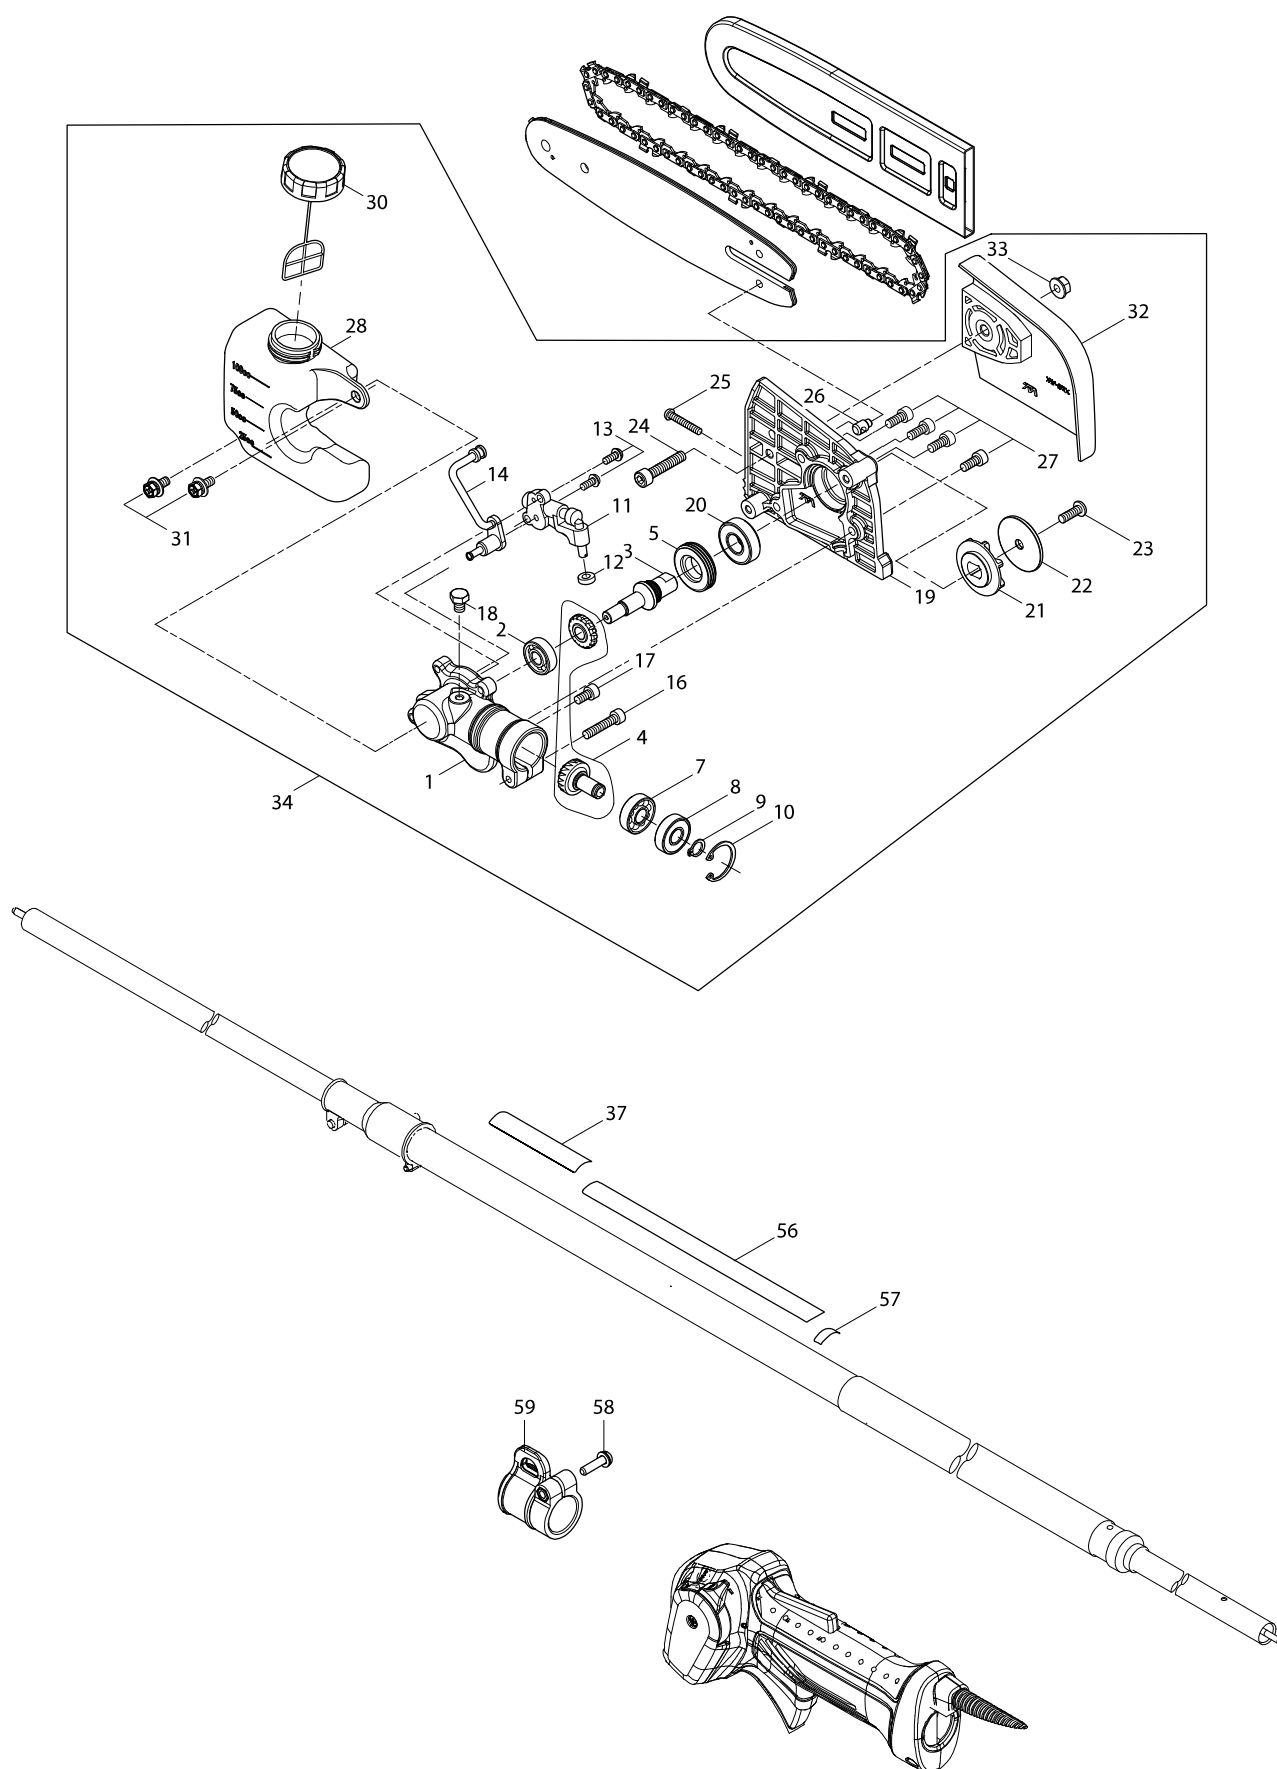

型號 EY2650H TELESCOPIC PETROL POLE SAW