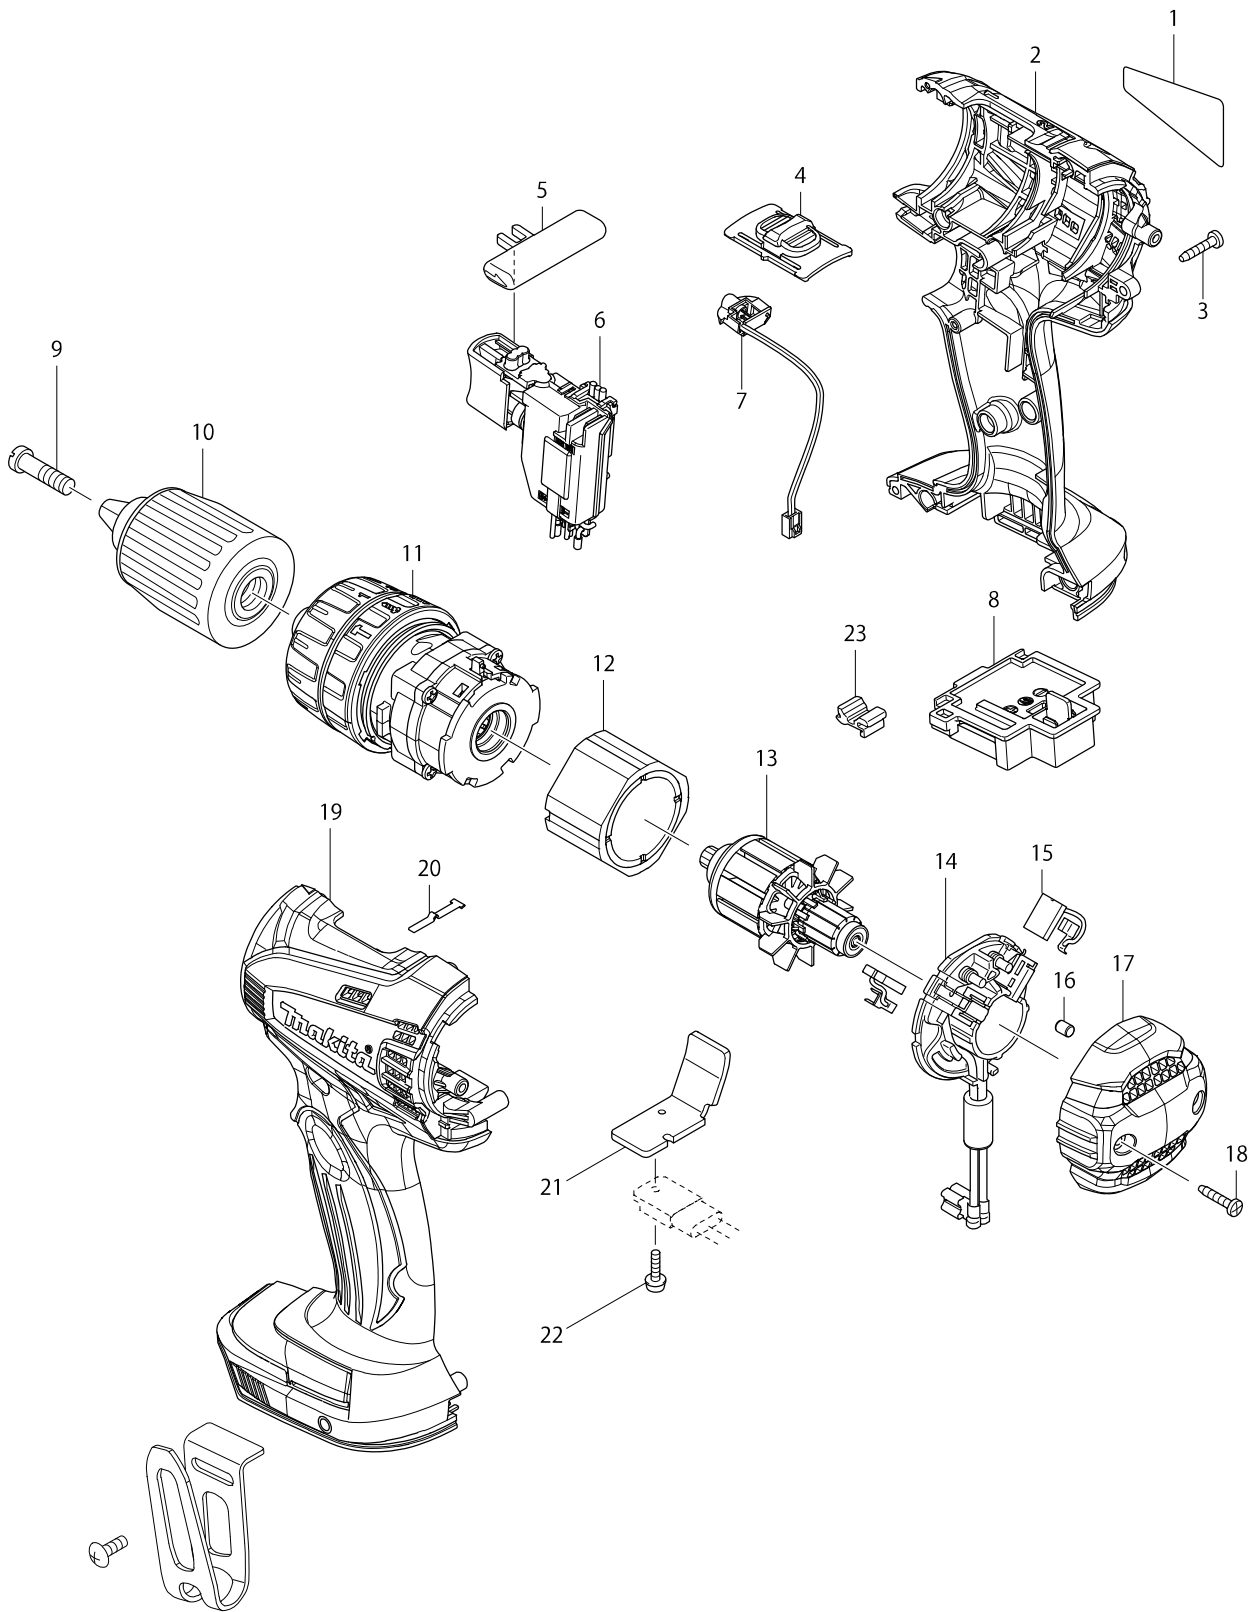

# 型號 DHP446 CORDLESS HAMMER DRIVER DRILL

# 型號 DHP446 CORDLESS HAMMER DRIVER DRILL

分解圖號	零件編號	品名	交換	數量	N/O	選擇1	選擇2	註記
001	815S38-4	DHP446 NAME PLATE		1				
002	187149-4	HOUSING SET		1				
C10	263005-3	RUBBER PIN 6		2				
D10		INC. 19						
003	266429-2	TAPPING SCREW 3X16		9				
004	126289-3	SPEED CHANGE LEVER ASSEMBLY		1				
C10	233438-6	COMPRESSION SPRING 4		2				
005	419250-0	F/R CHANGE LEVER		1				
006	650731-7	SWITCH C3HZ-1A-TLMS		1				
007	620012-3	LED CIRCUIT		1	*			
007-1	620388-8	LED CIRCUIT	O	1				
008	643866-1	TERMINAL		1				
009	251468-5	- FLAT HEAD SCREW M6X22		1				
010	763175-3	KEYLESS DRILL CHUCK 13		1				
011	126460-9	GEAR ASSEMBLY		1				
012	638425-4	YOKE UNIT		1				
013	619287-9	ARMATURE		1				
014	638494-5	BRUSH HOLDER COMPLETE		1				
015	194427-5	CARBON BRUSH CB-440		1				
016	263032-0	RUBBER PIN 4		2				
017	452205-2	REAR COVER		1				
018	266429-2	TAPPING SCREW 3X16		2				
019	187149-4	HOUSING SET		1				
C10	263005-3	RUBBER PIN 6		2				
D10		INC. 2						
020	232182-2	LEAF SPRING		1				
021	689170-4	HEAT SINK		1				
022	911013-5	PAN HEAD SCREW M3X10		1				
023	424476-1	CUSHION		1				
A01	251314-2	+ SCREW M4X12		1				
A02	346317-0	HOOK		1				
A03	784637-8	+/- BIT 2-45		1				
A04C	141856-3	PLASTIC CARRYING CASE COMPLETE		1				
C10	162302-3	LATCH		2				
C20	324207-7	SHAFT		1				
C30	451749-9	HANDLE		1				
A05C	450128-8	BATTERY COVER		1				
A06C	***DC18RC	DC18RC FAST CHARGER		1	*			
A06-1C	***DC18RC	DC18RC FAST CHARGER	<	1				
A07C	196836-4	BATTERY BL1430 SET		2	*			
A07-1C	196836-4	BATTERY BL1430 SET	O	2	*			
A07-2C	196973-4	BATTERY BL1430 SET	<	2				
A08C	803Y97-6	DHP446RFE PLASTIC CASE LABEL		2				